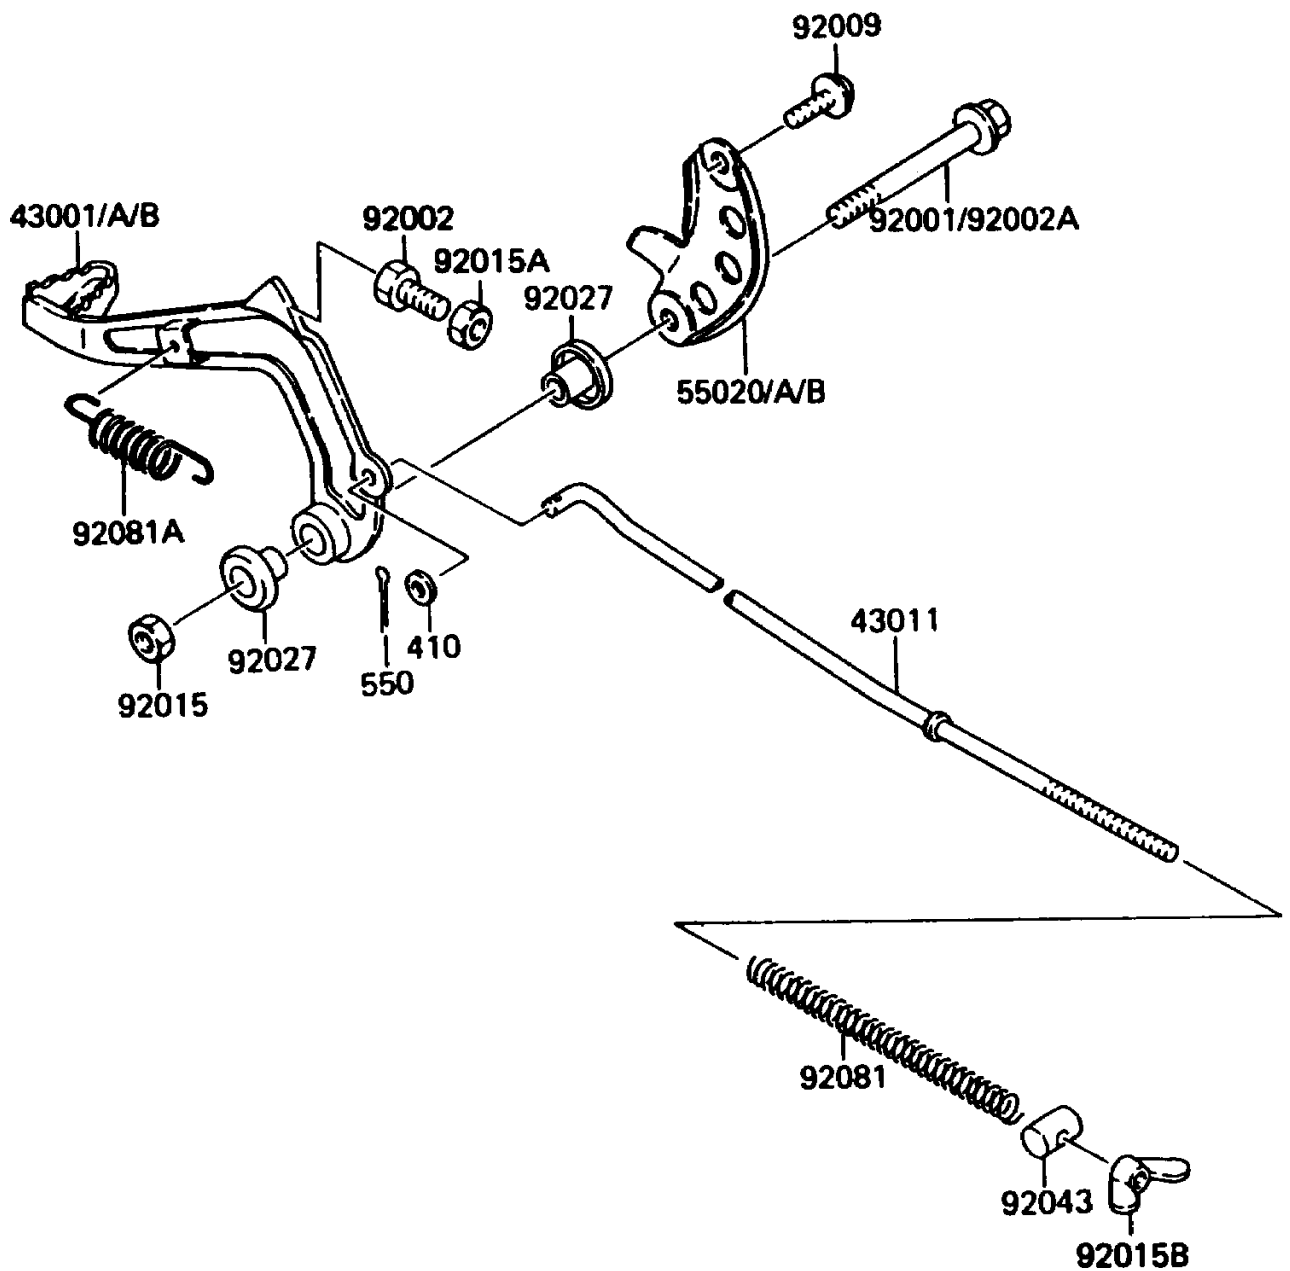

1987 KDX80

PARTS DIAGRAM

Brake Pedal

F2260-0126

1987 KDX80

PARTS LIST

Brake Pedal

Kawasaki

Let the Good Times Roll®

ITEM NAME

PART NUMBER

QUANTITY
