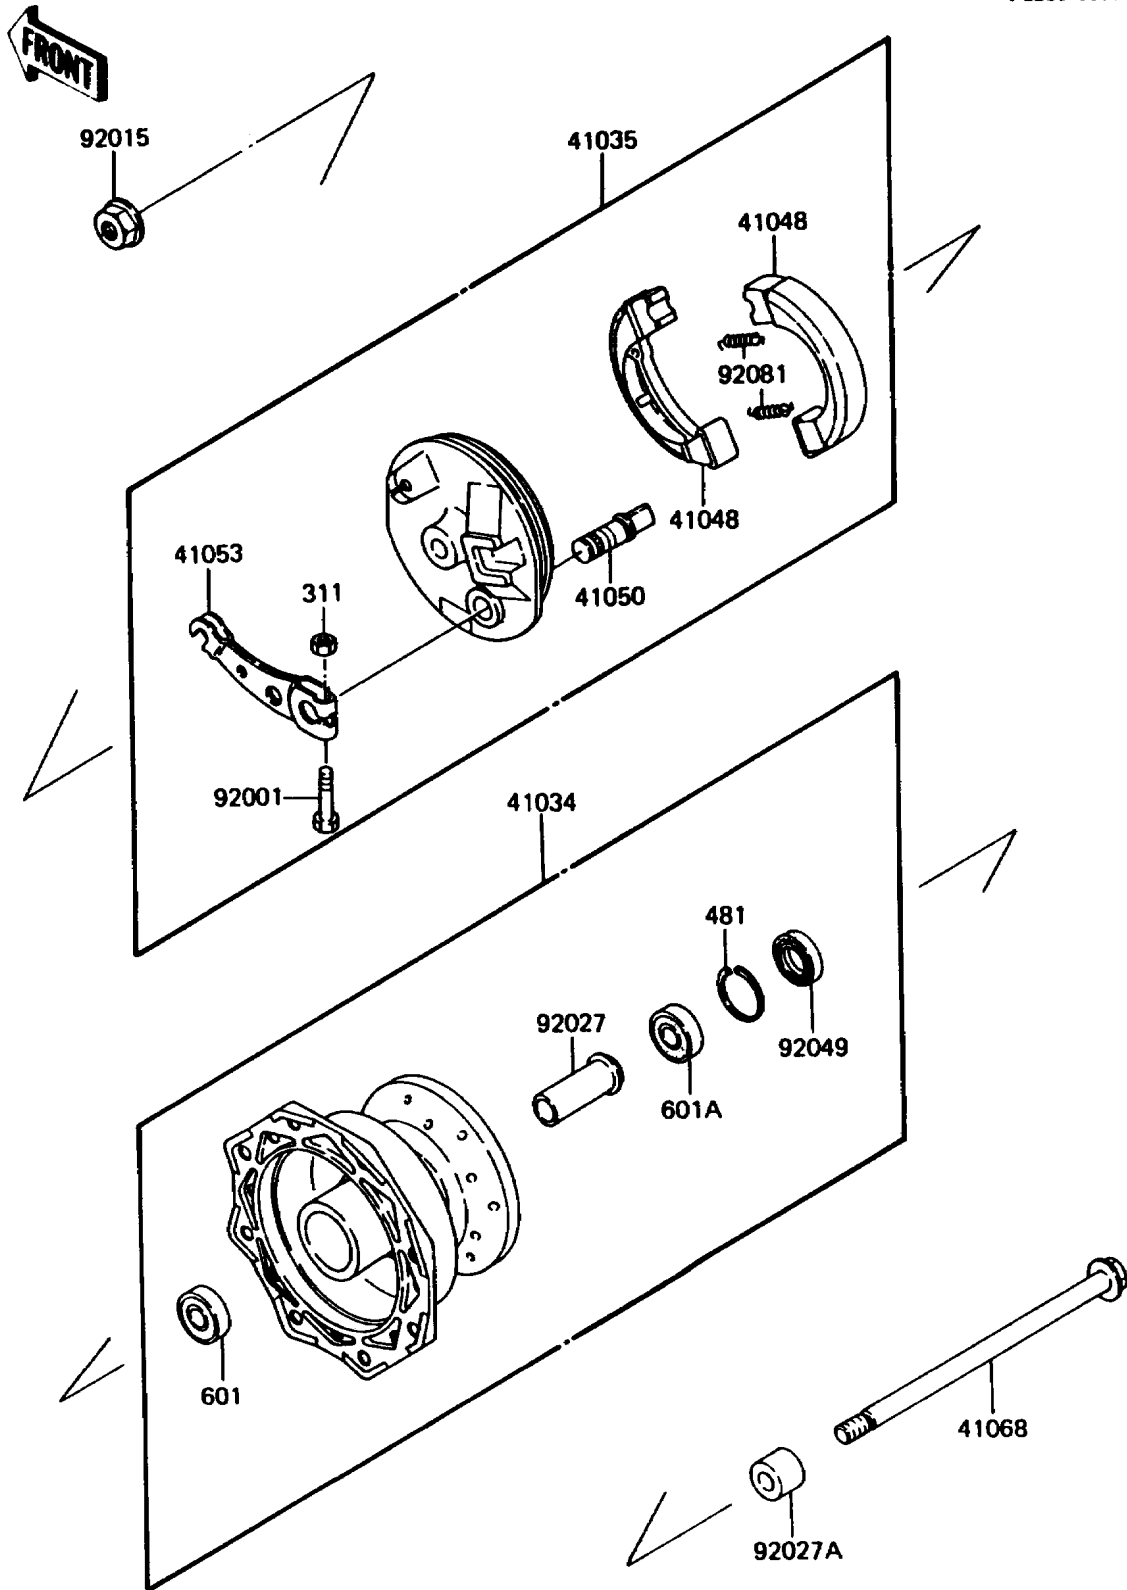

1988 KDX80

PARTS DIAGRAM

Front Hub

F2230-0071

1988 KDX80

PARTS LIST

Front Hub

ITEM NAME

PART NUMBER

QUANTITY
