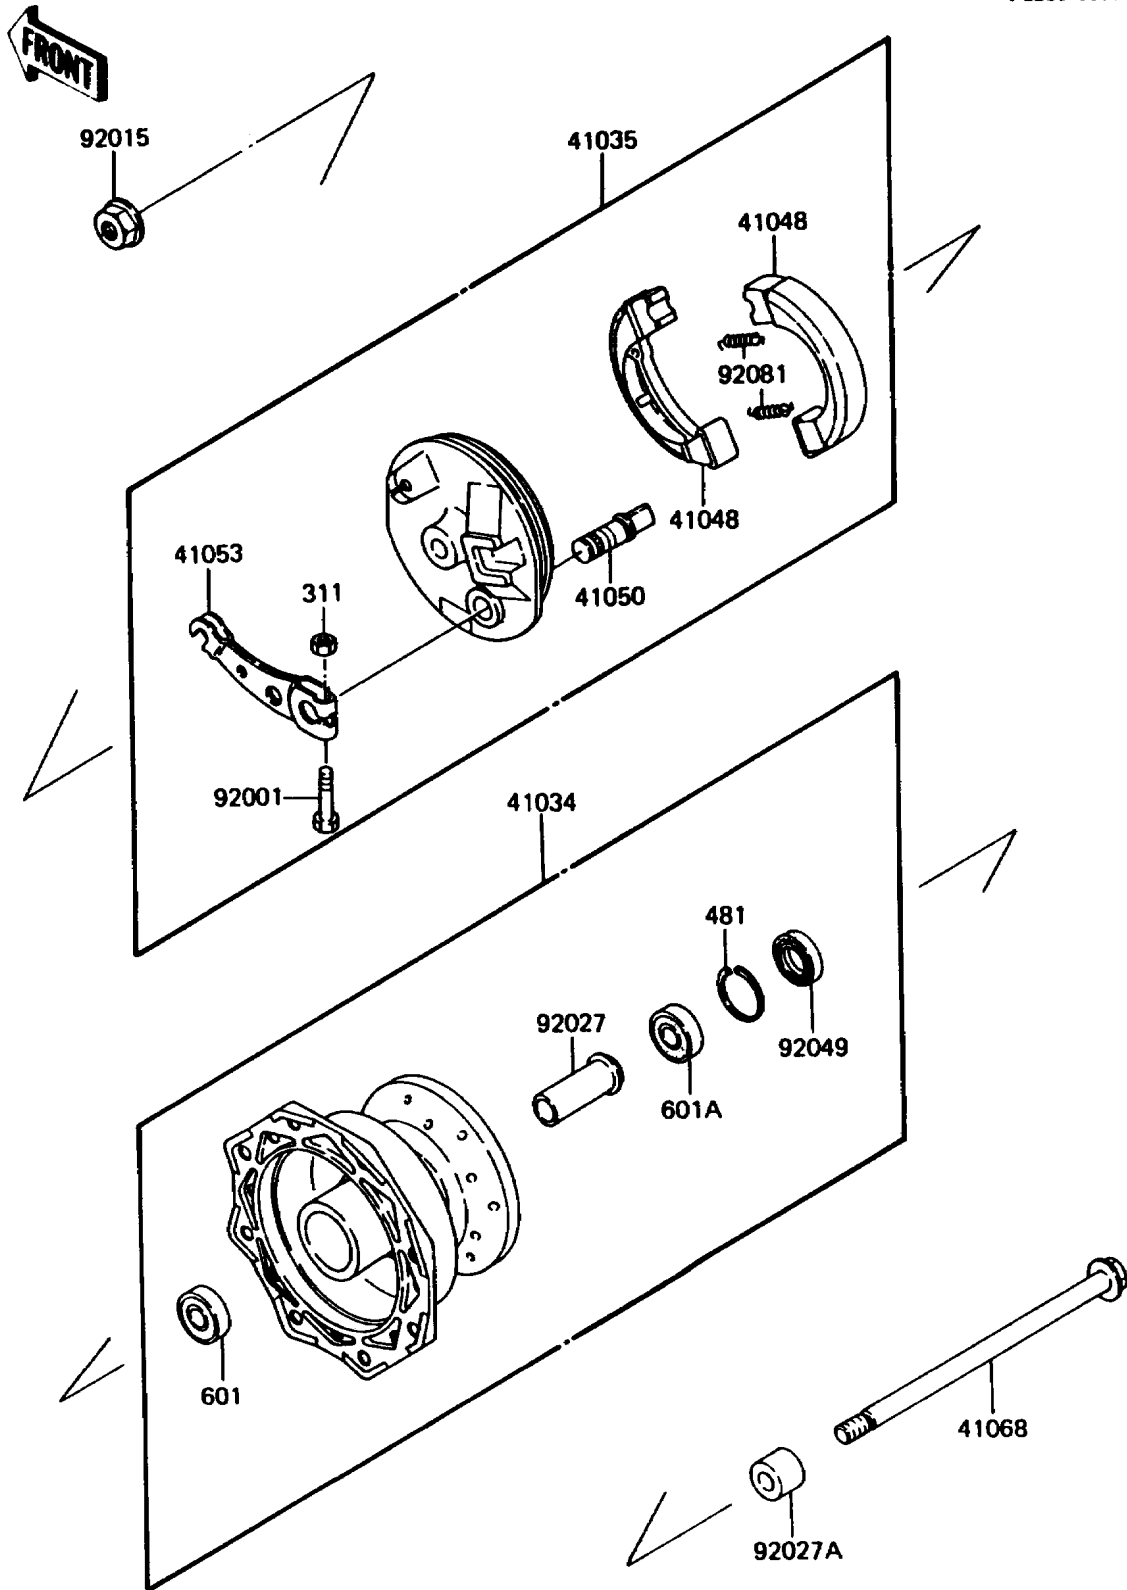

1986 KDX80

PARTS DIAGRAM

Front Hub

F2230-0071

1986 KDX80

PARTS LIST

Front Hub

ITEM NAME

PART NUMBER

QUANTITY
