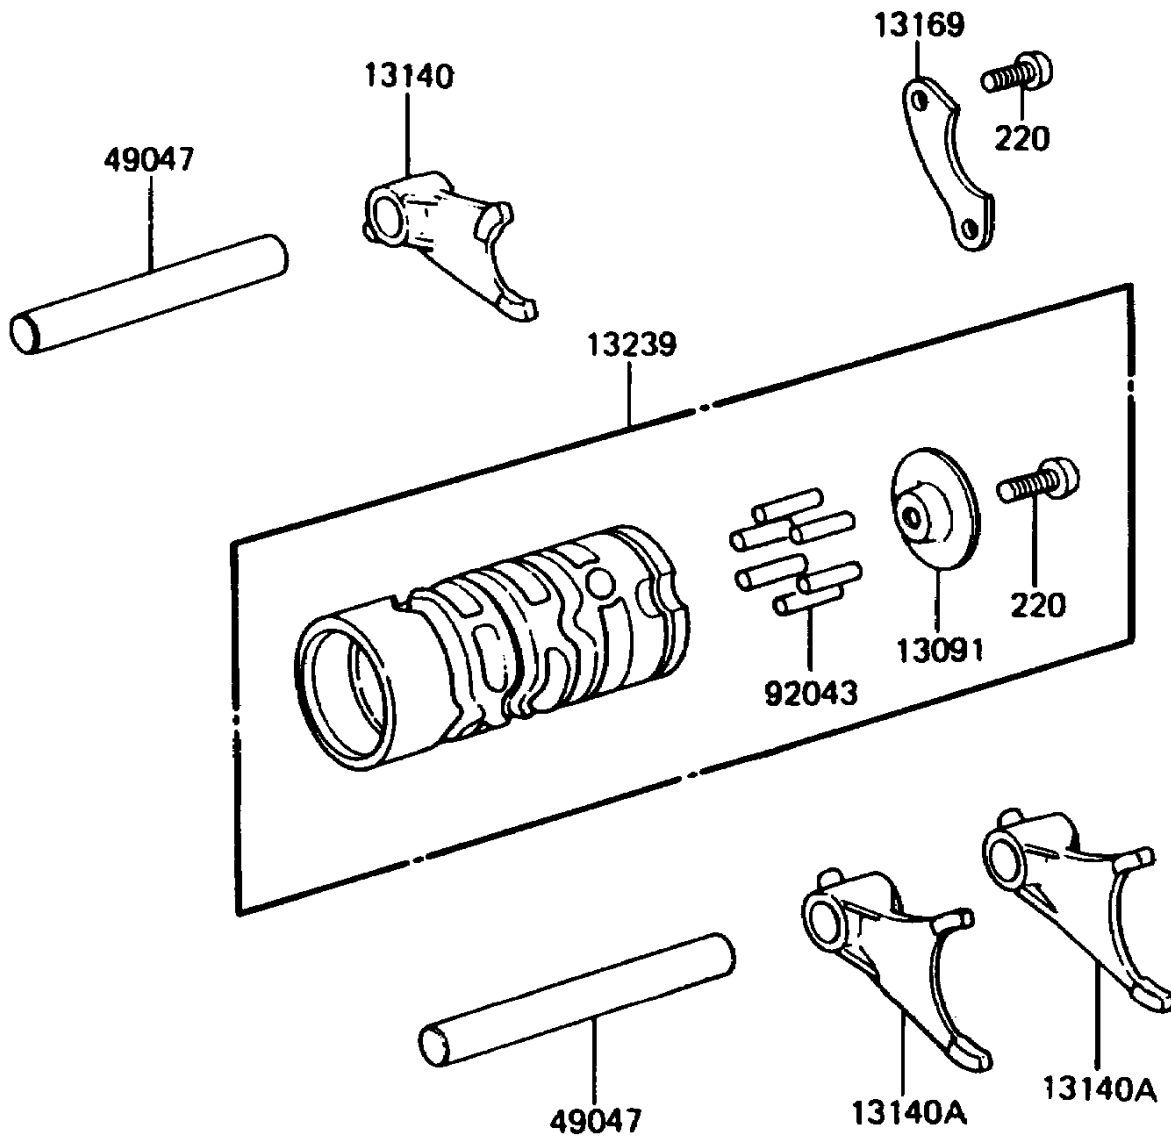

1987 KDX80

PARTS DIAGRAM

Gear Change Drum/Shift Fork(s)

E1362-0056

1987 KDX80

PARTS LIST

Gear Change Drum/Shift Fork(s)

ITEM NAME

PART NUMBER

QUANTITY
