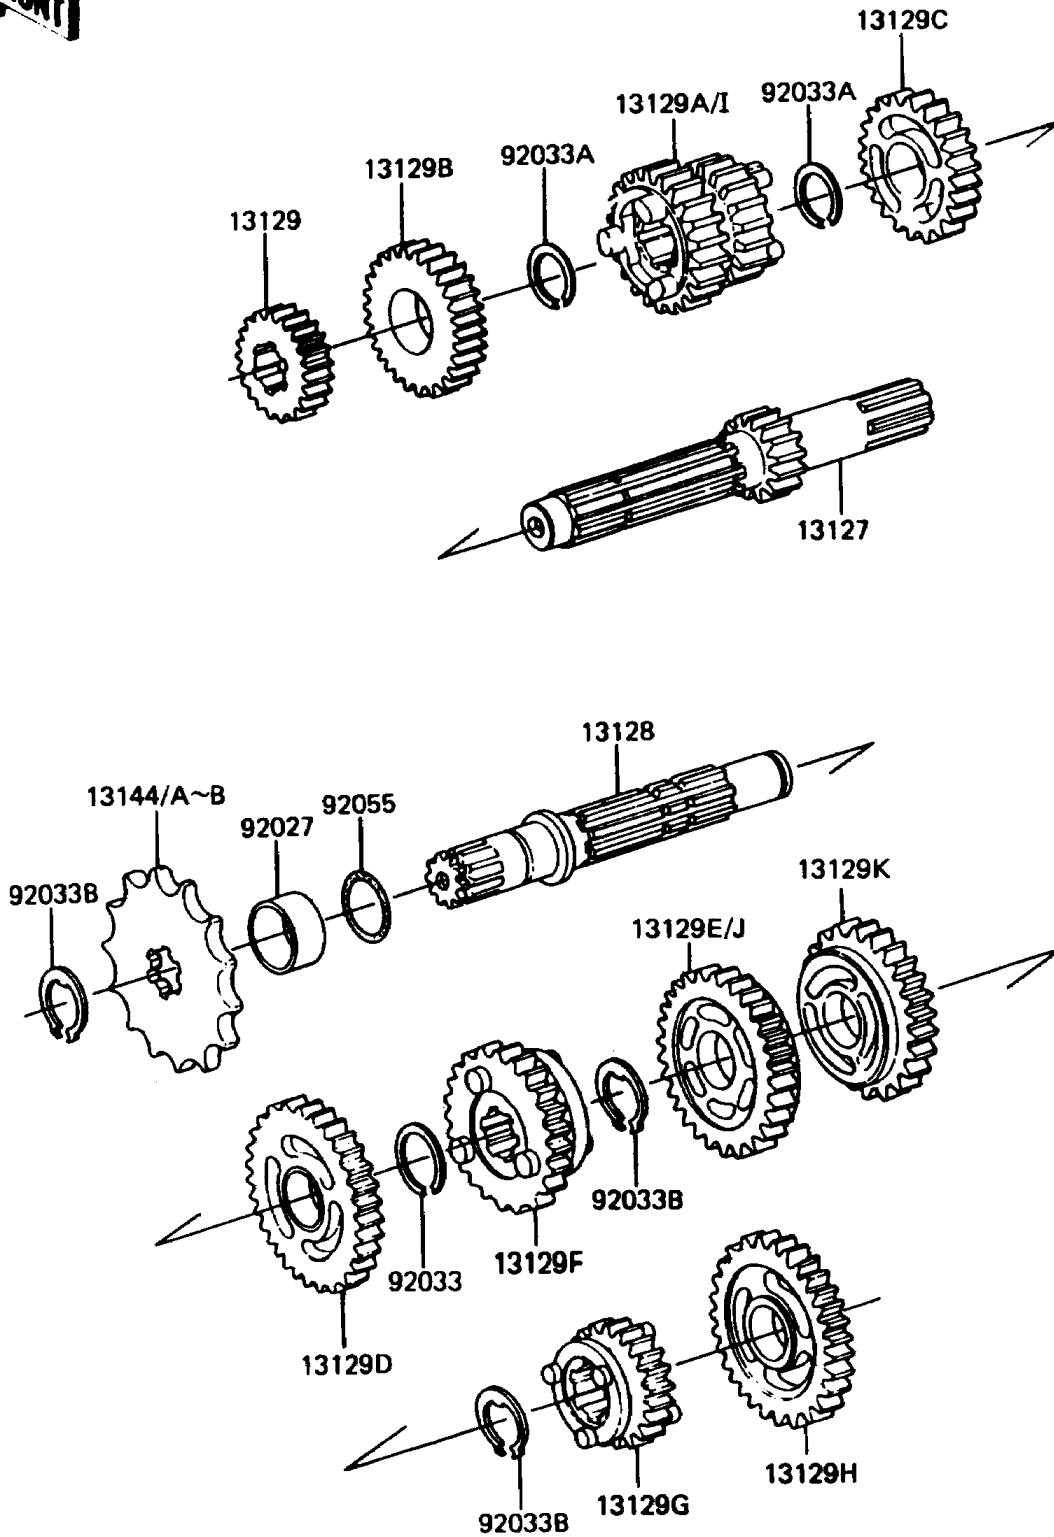

1988 KDX80

PARTS DIAGRAM

Transmission

E1361-0127

1988 KDX80

PARTS LIST

Transmission

Kawasaki

Let the Good Times Roll®

ITEM NAME

PART NUMBER

QUANTITY
