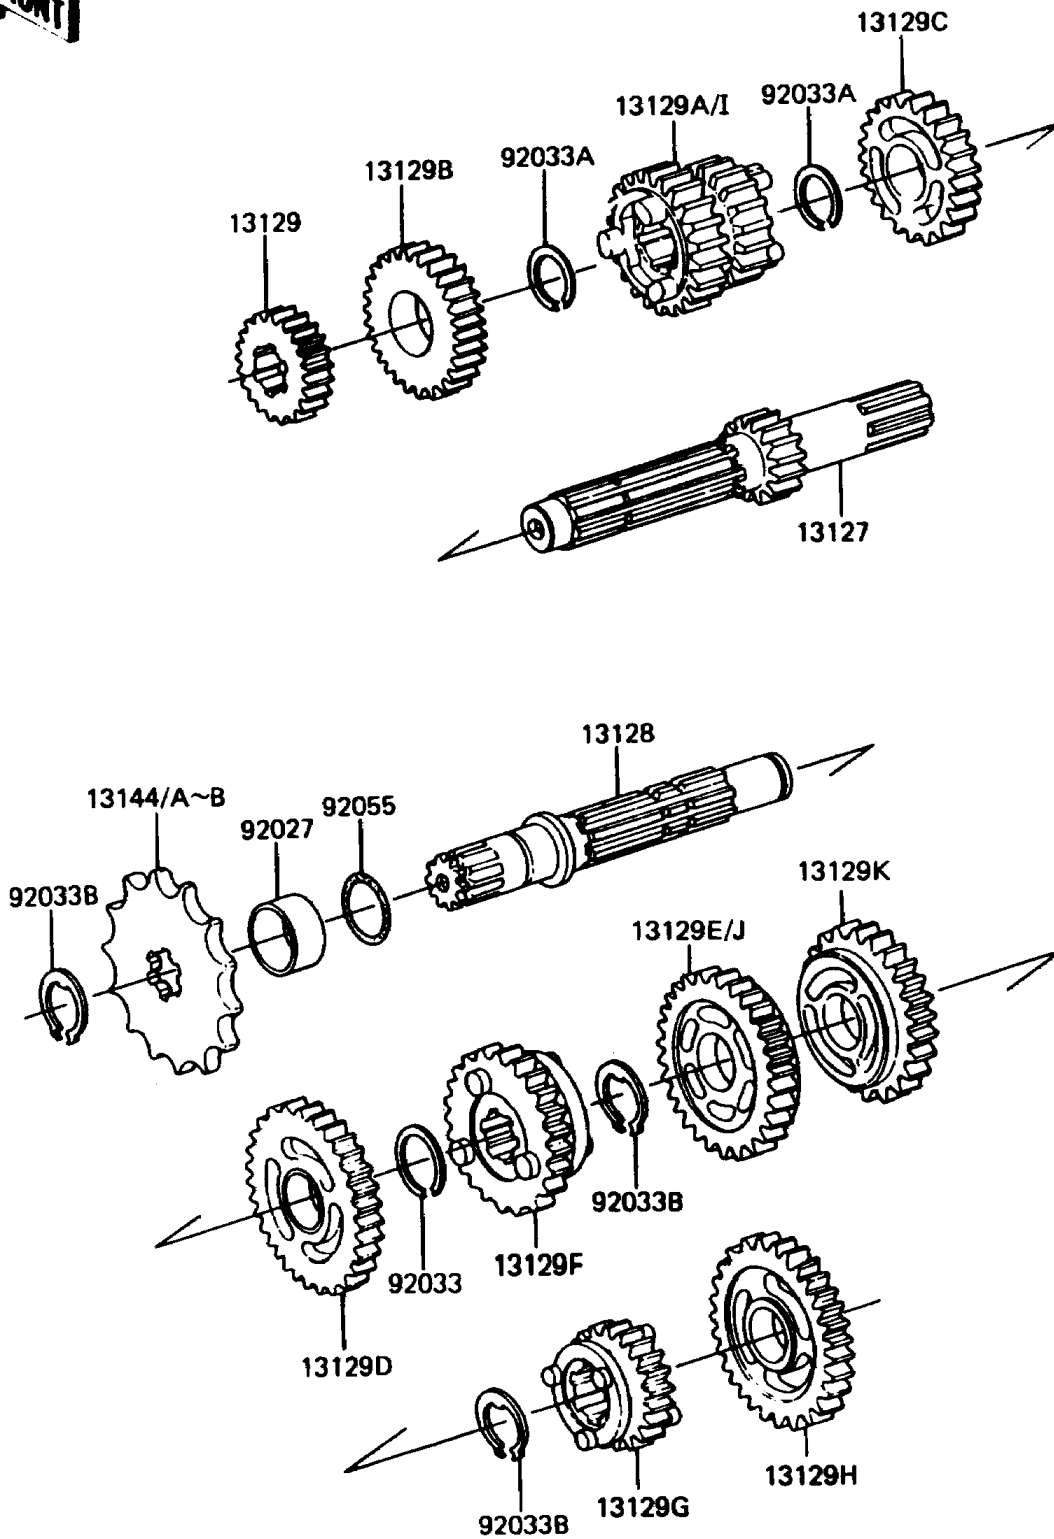

1986 KDX80

PARTS DIAGRAM

Transmission

E1361-0127

1986 KDX80

PARTS LIST

Transmission

Kawasaki

Let the Good Times Roll®

ITEM NAME

PART NUMBER

QUANTITY
