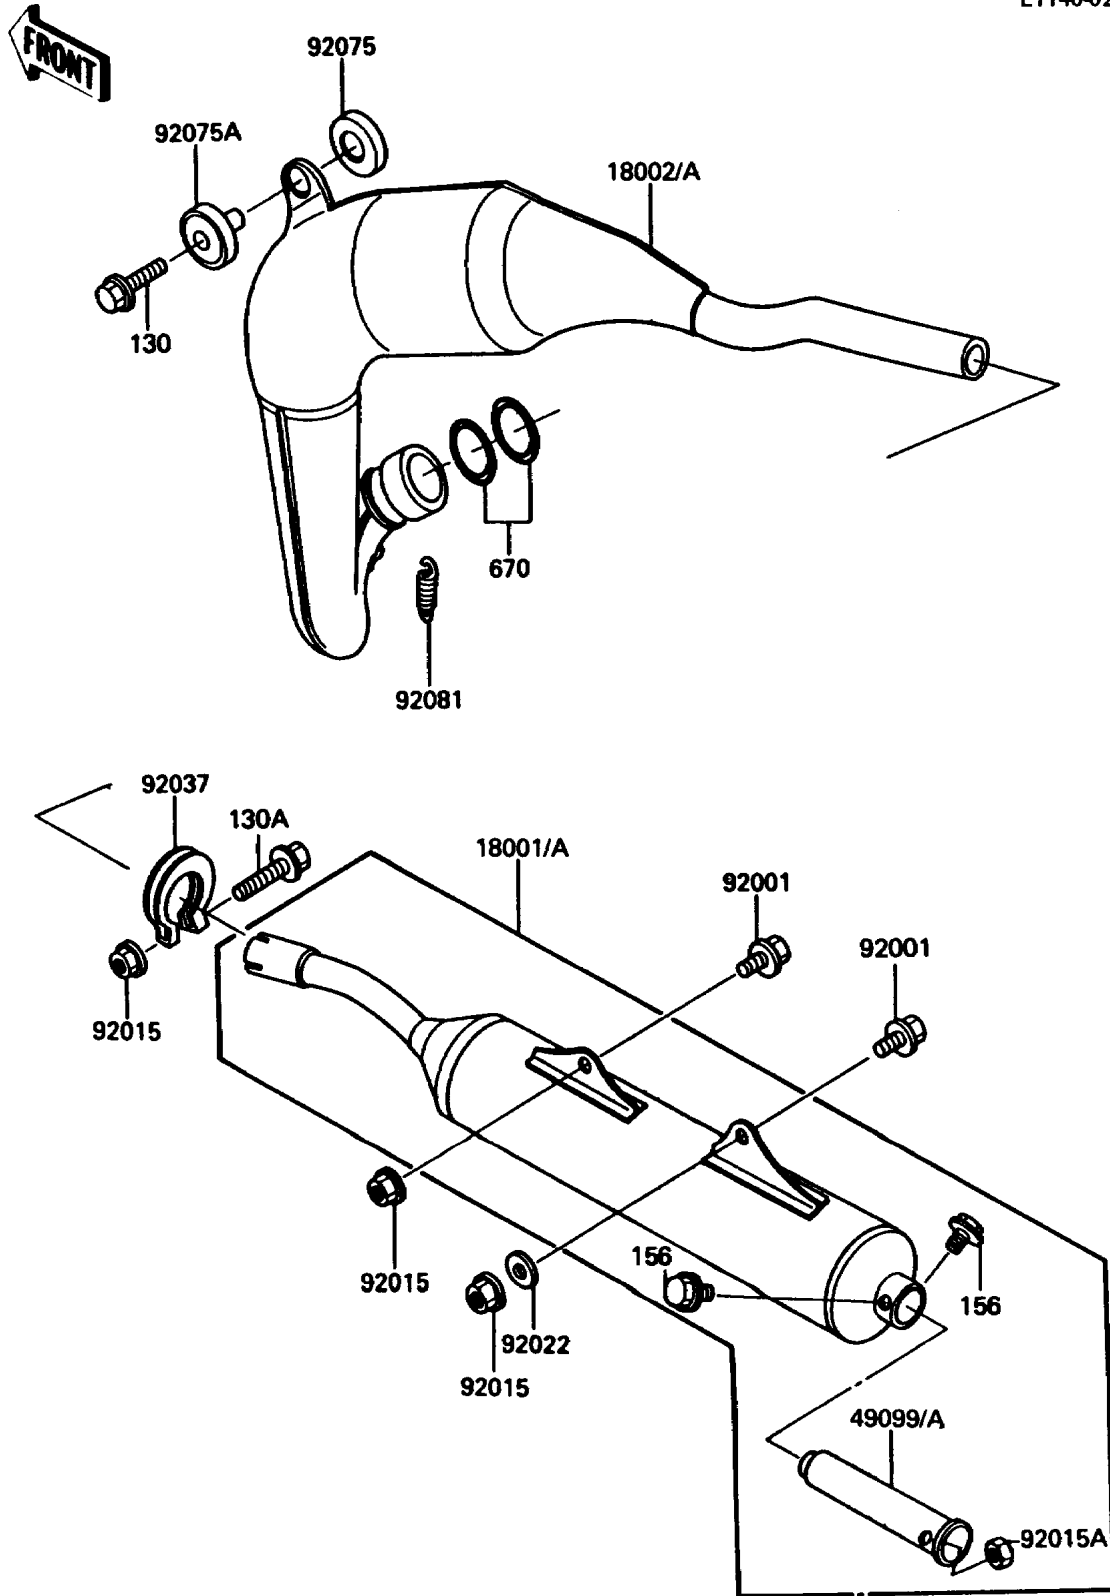

1986 KDX80

PARTS DIAGRAM

Muffler(s)

E1140-0213

1986 KDX80

PARTS LIST

Muffler(s)

Kawasaki

Let the Good Times Roll®

ITEM NAME

PART NUMBER

QUANTITY
