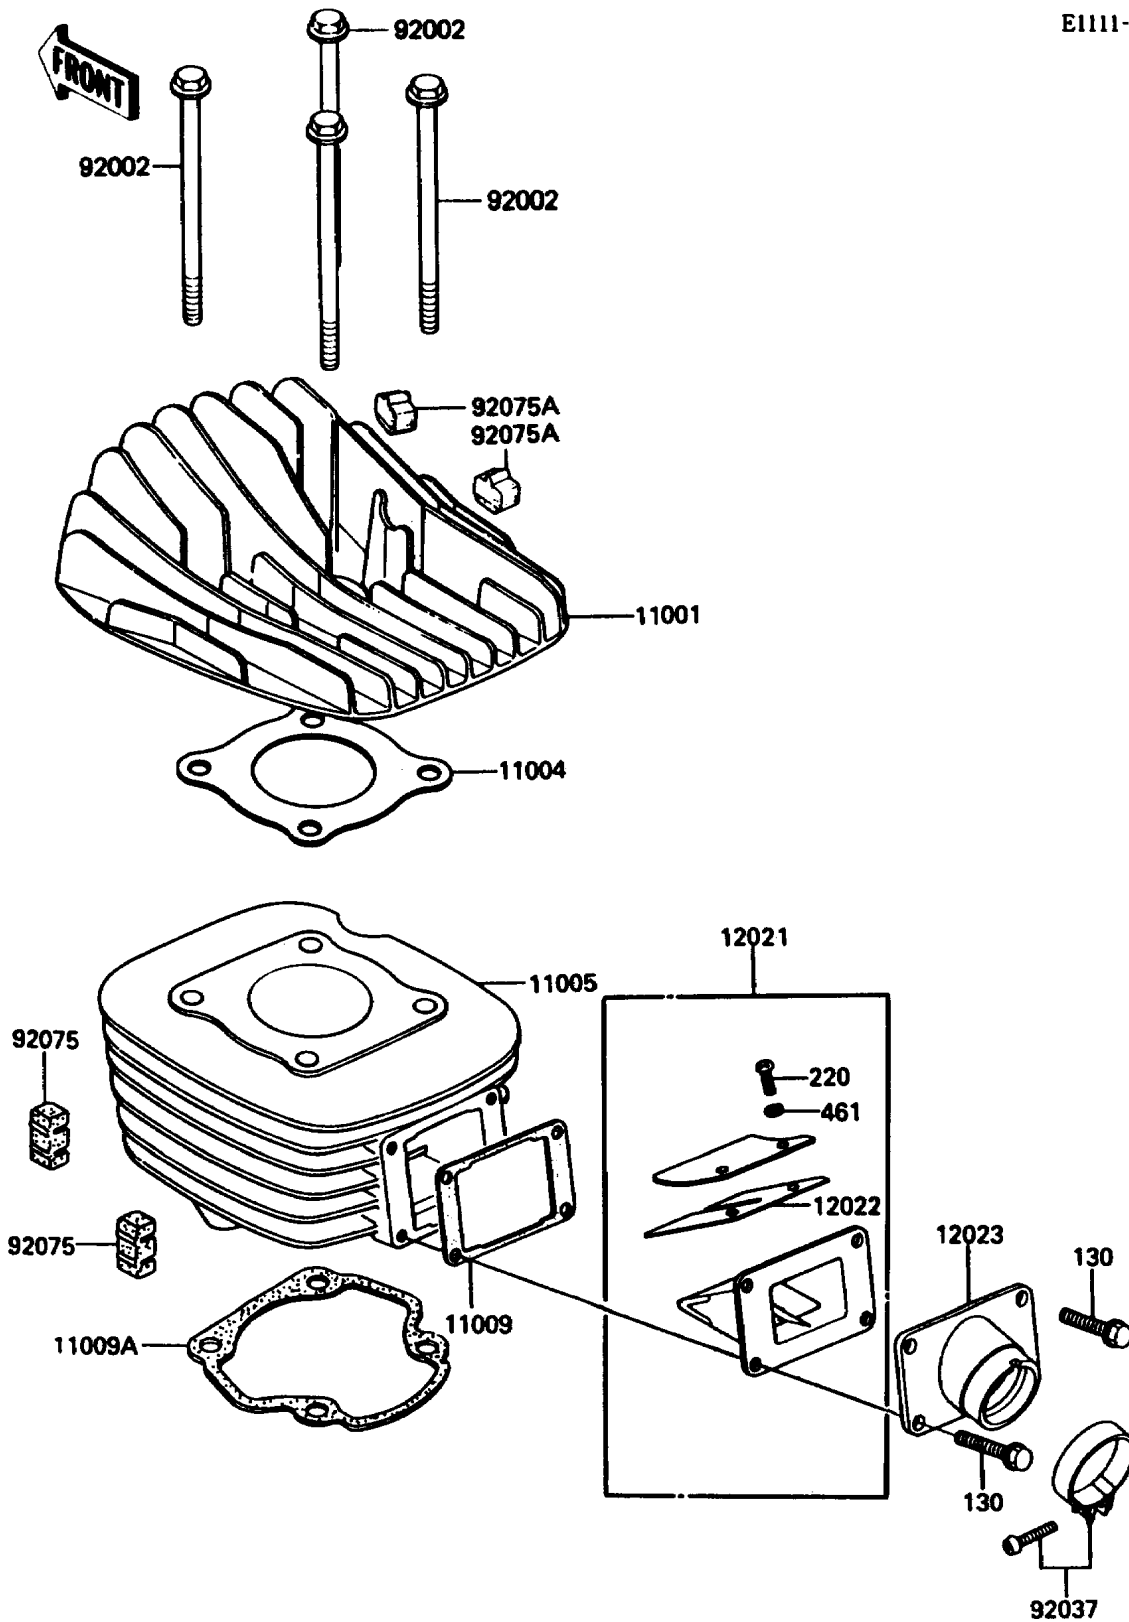

1986 KDX80

PARTS DIAGRAM

Cylinder Head/Cylinder

E1111-0099

1986 KDX80

PARTS LIST

Cylinder Head/Cylinder

Kawasaki

Let the Good Times Roll®

ITEM NAME

PART NUMBER

QUANTITY
