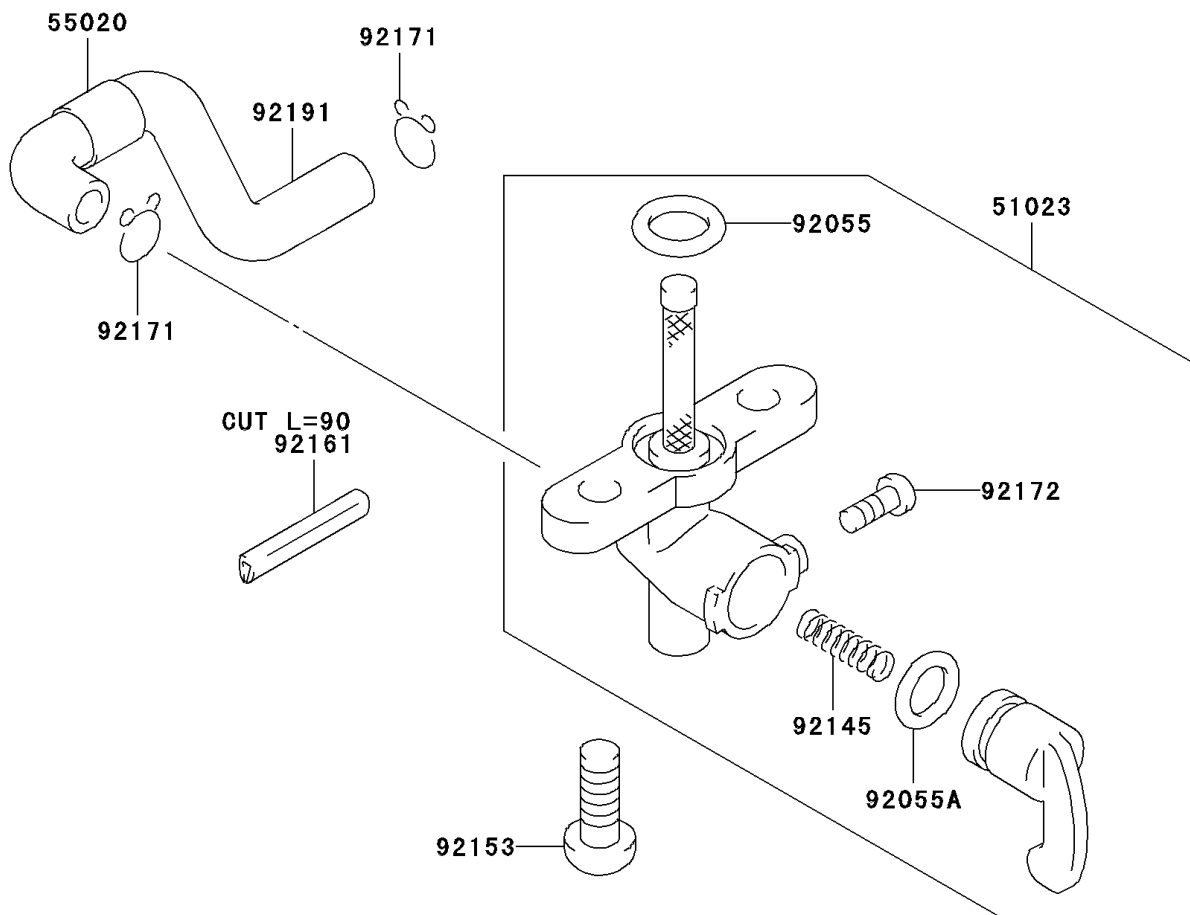

2006 KDX50

PARTS DIAGRAM

Fuel Filter

F2411

2006 KDX50

PARTS LIST

Fuel Filter

Kawasaki

Let the Good Times Roll®

ITEM NAME

PART NUMBER

QUANTITY
