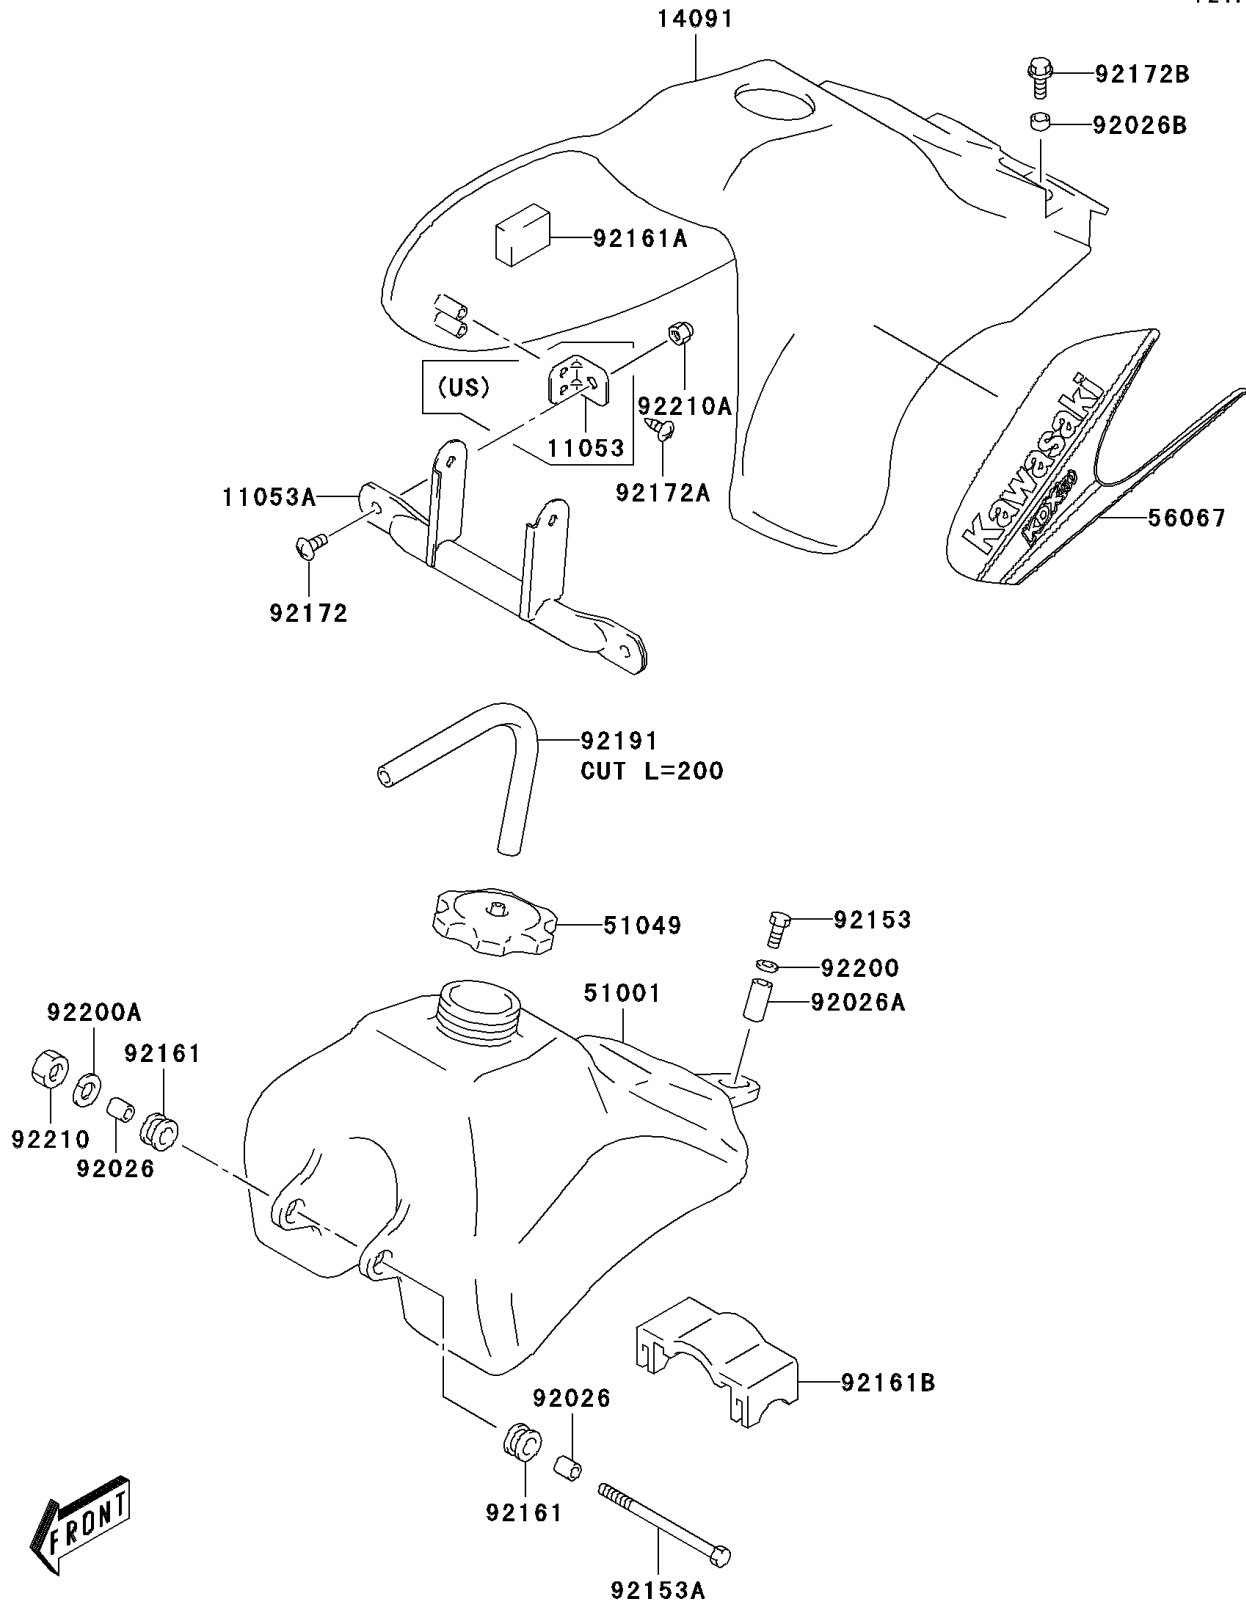

2006 KDX50

PARTS DIAGRAM

Fuel Tank

F2410

2006 KDX50

PARTS LIST

Fuel Tank

ITEM NAME

PART NUMBER

QUANTITY
