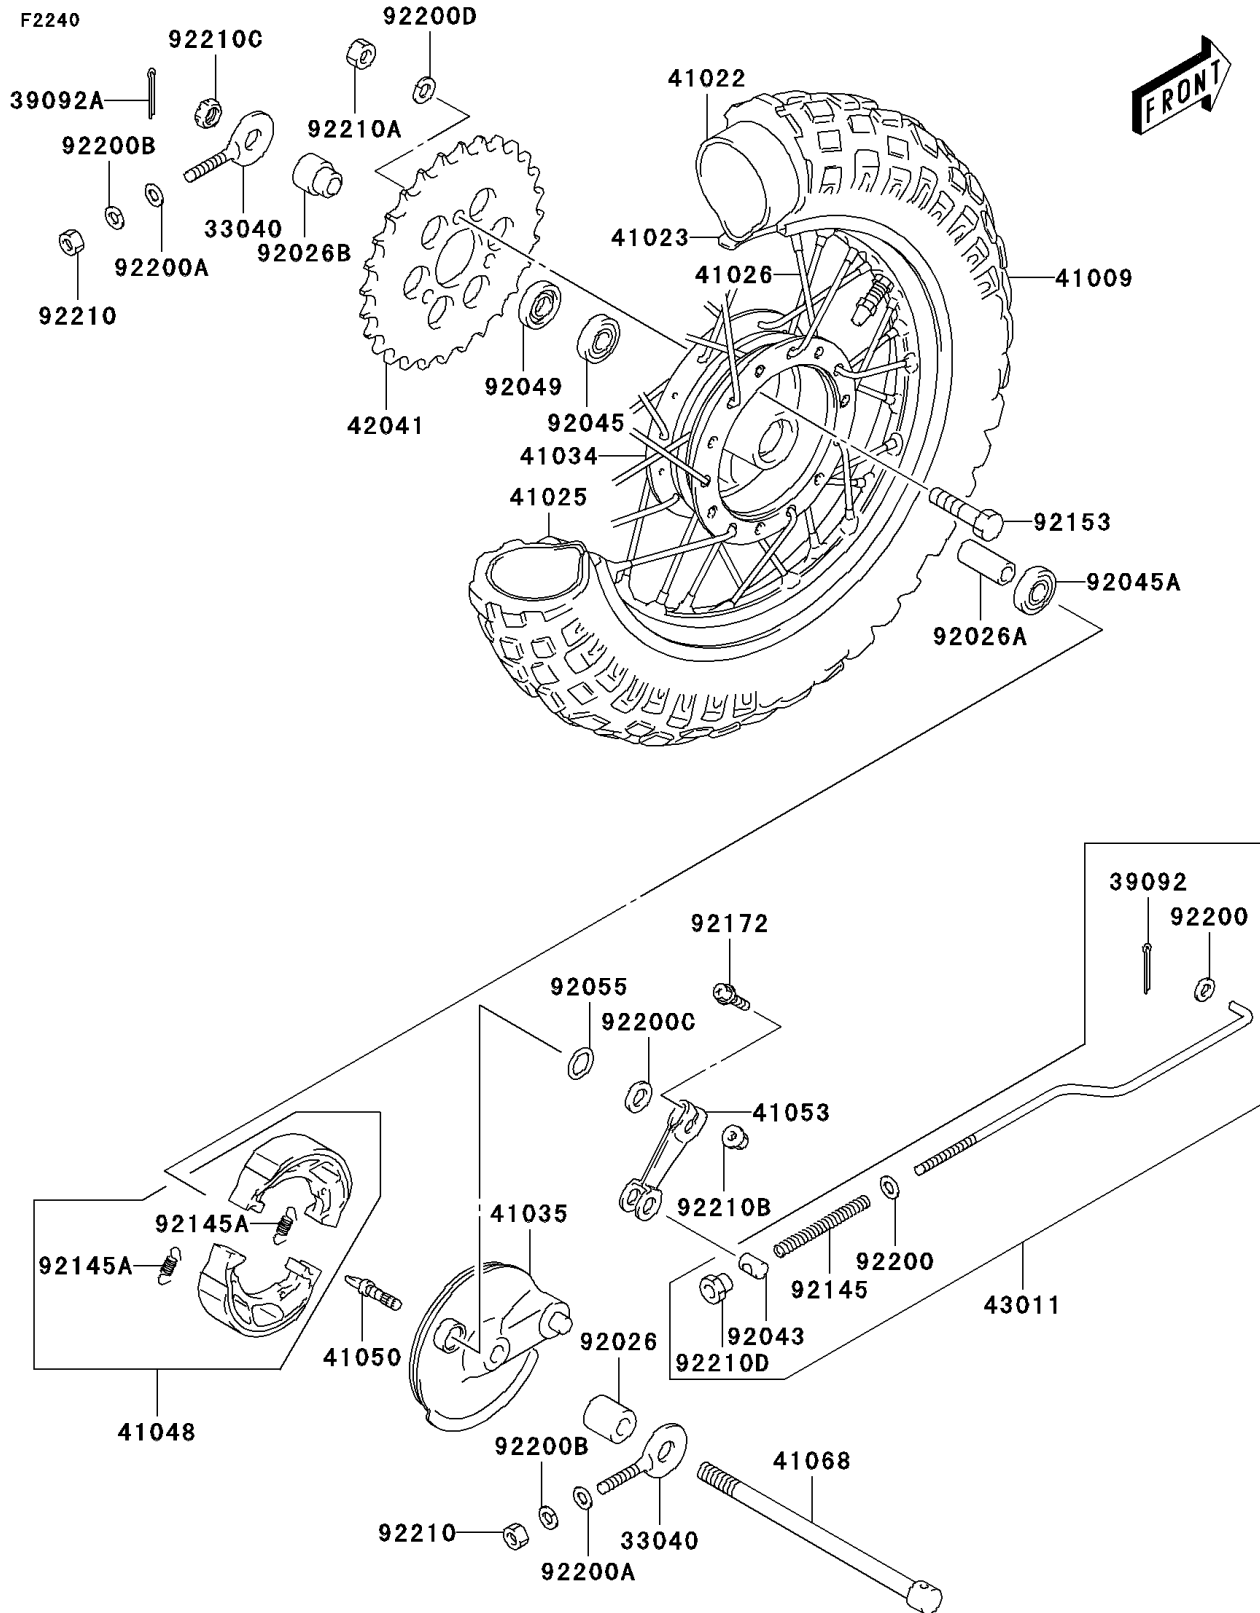

2006 KDX50

PARTS DIAGRAM

Rear Hub

2006 KDX50

PARTS LIST

Rear Hub

ITEM NAME

PART NUMBER

QUANTITY
