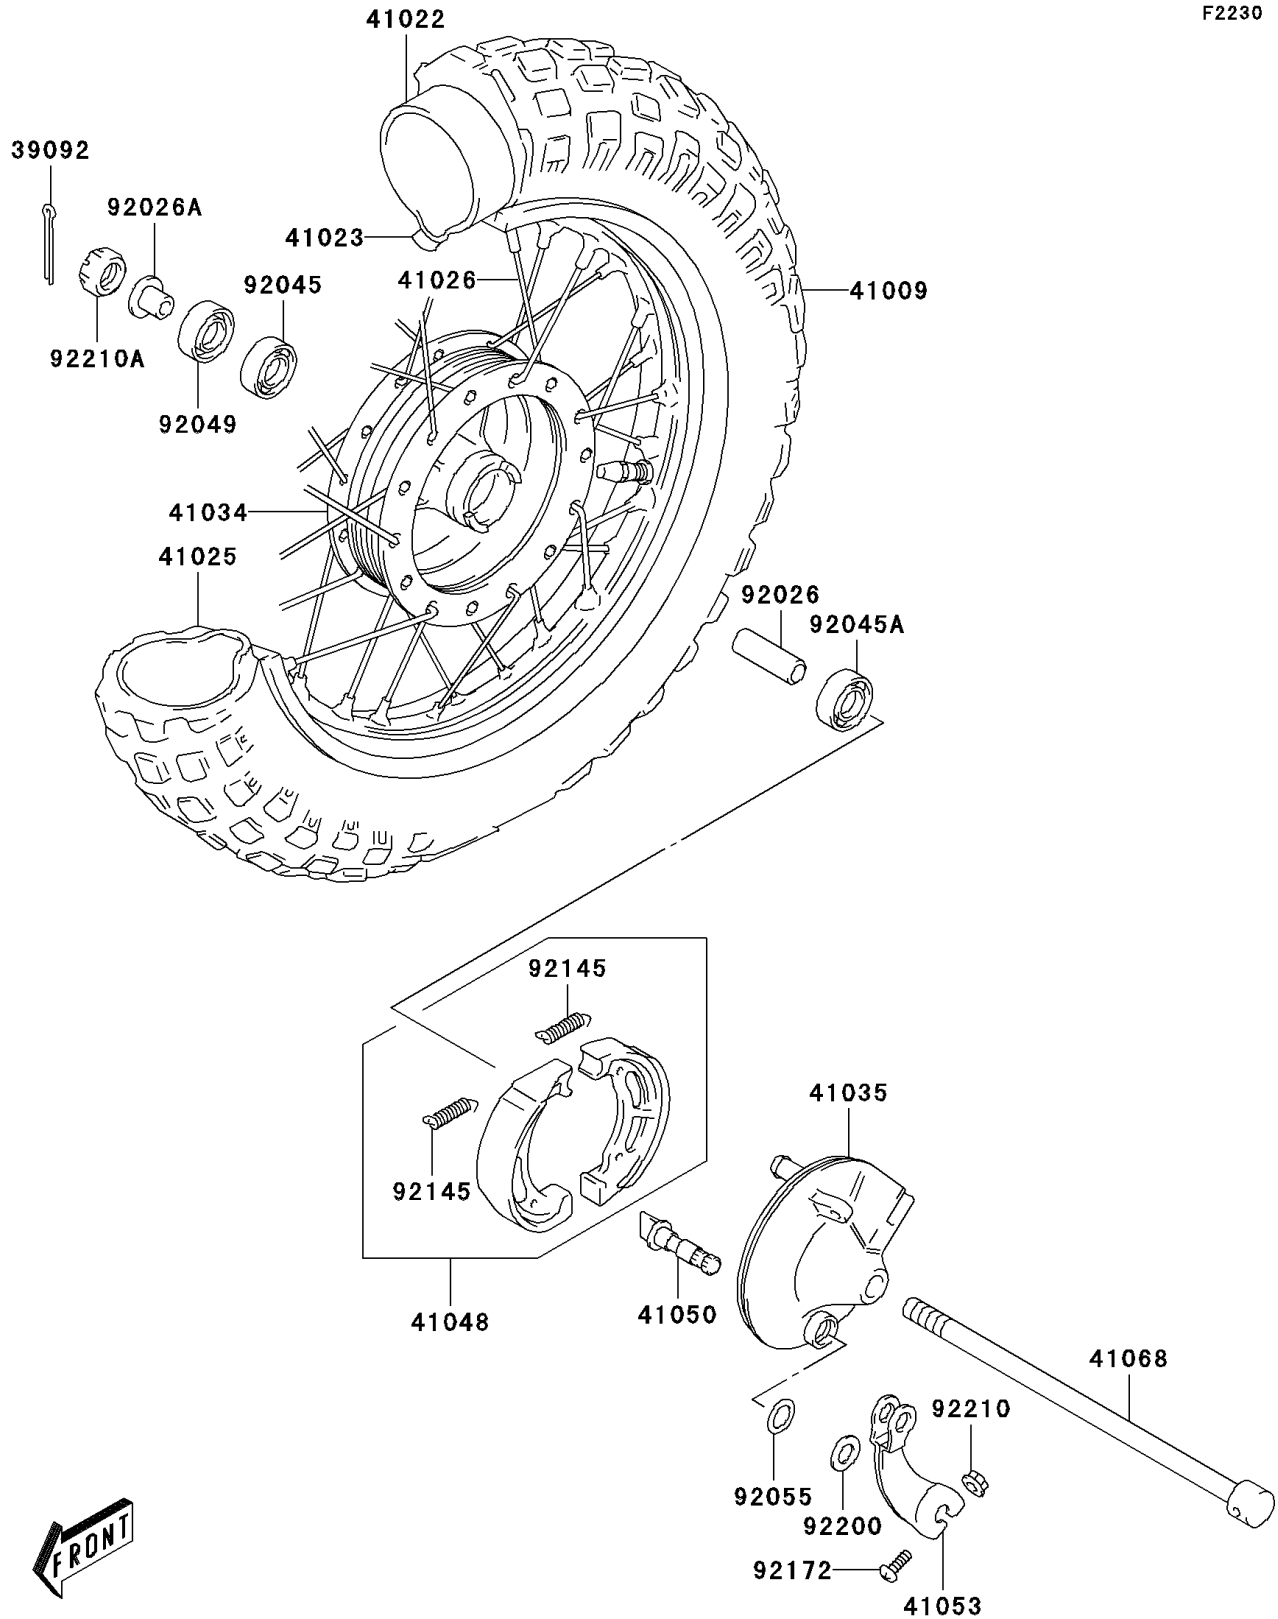

2006 KDX50

PARTS DIAGRAM

Front Hub

F2230

2006 KDX50

PARTS LIST

Front Hub

ITEM NAME

PART NUMBER

QUANTITY
