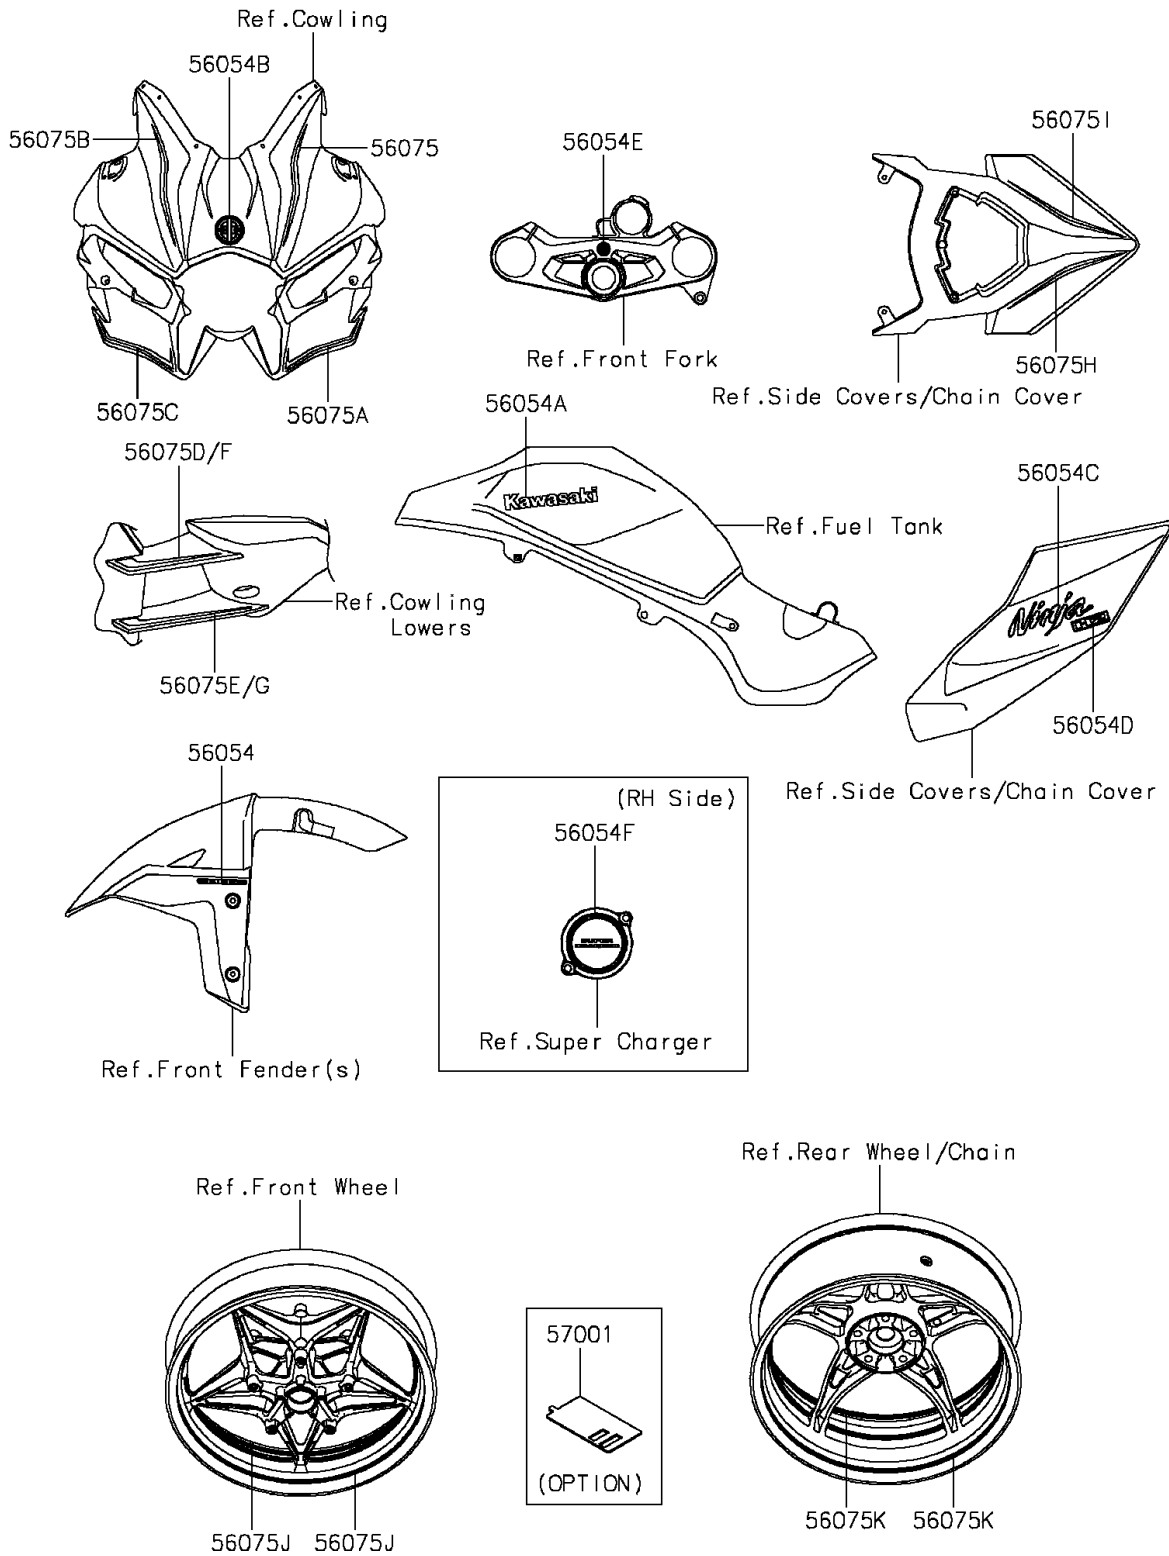

2016 NINJA H2™

PARTS DIAGRAM

Decals(NGF)

F2861A

2016 NINJA H2™

PARTS LIST

Decals(NGF)

Kawasaki

Let the Good Times Roll®

ITEM NAME

PART NUMBER

QUANTITY
