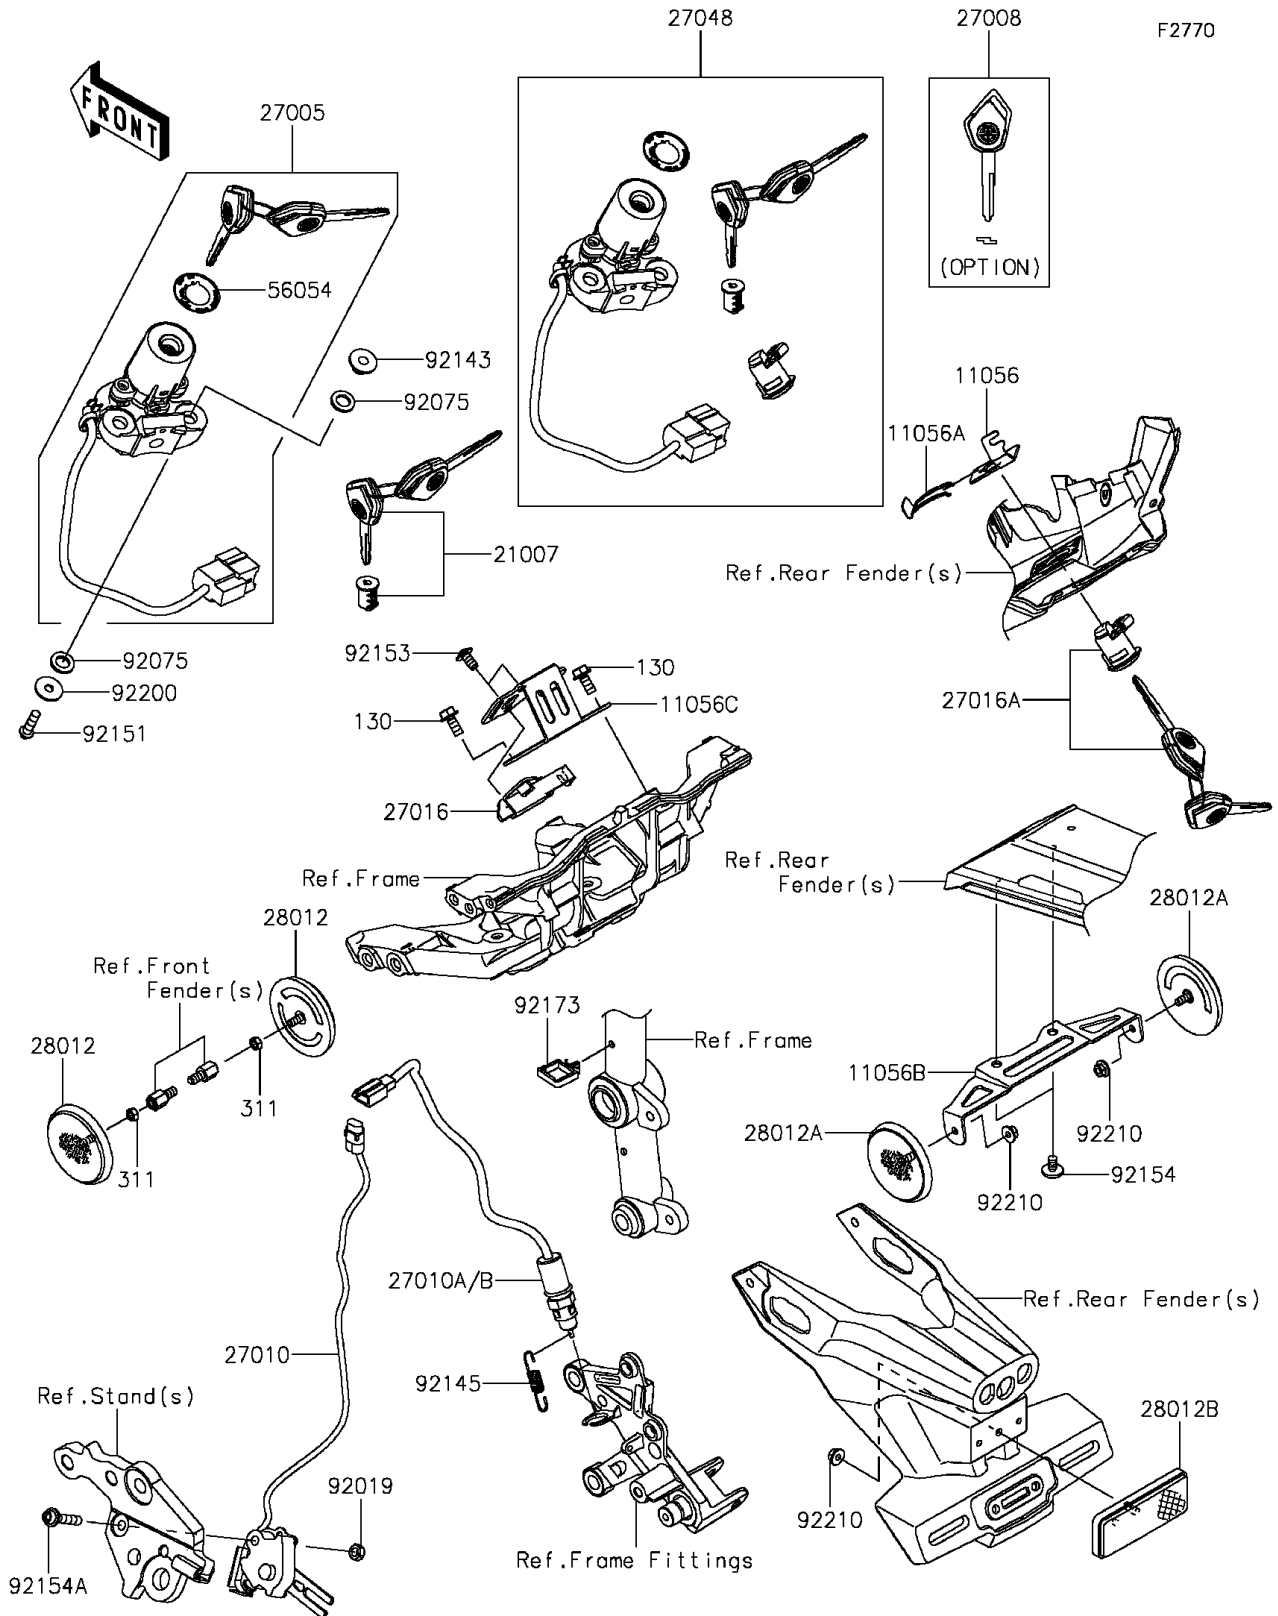

2016 NINJA H2™

PARTS DIAGRAM

Ignition Switch/Locks/Reflectors

2016 NINJA H2™

PARTS LIST

Ignition Switch/Locks/Reflectors

ITEM NAME

PART NUMBER

QUANTITY
