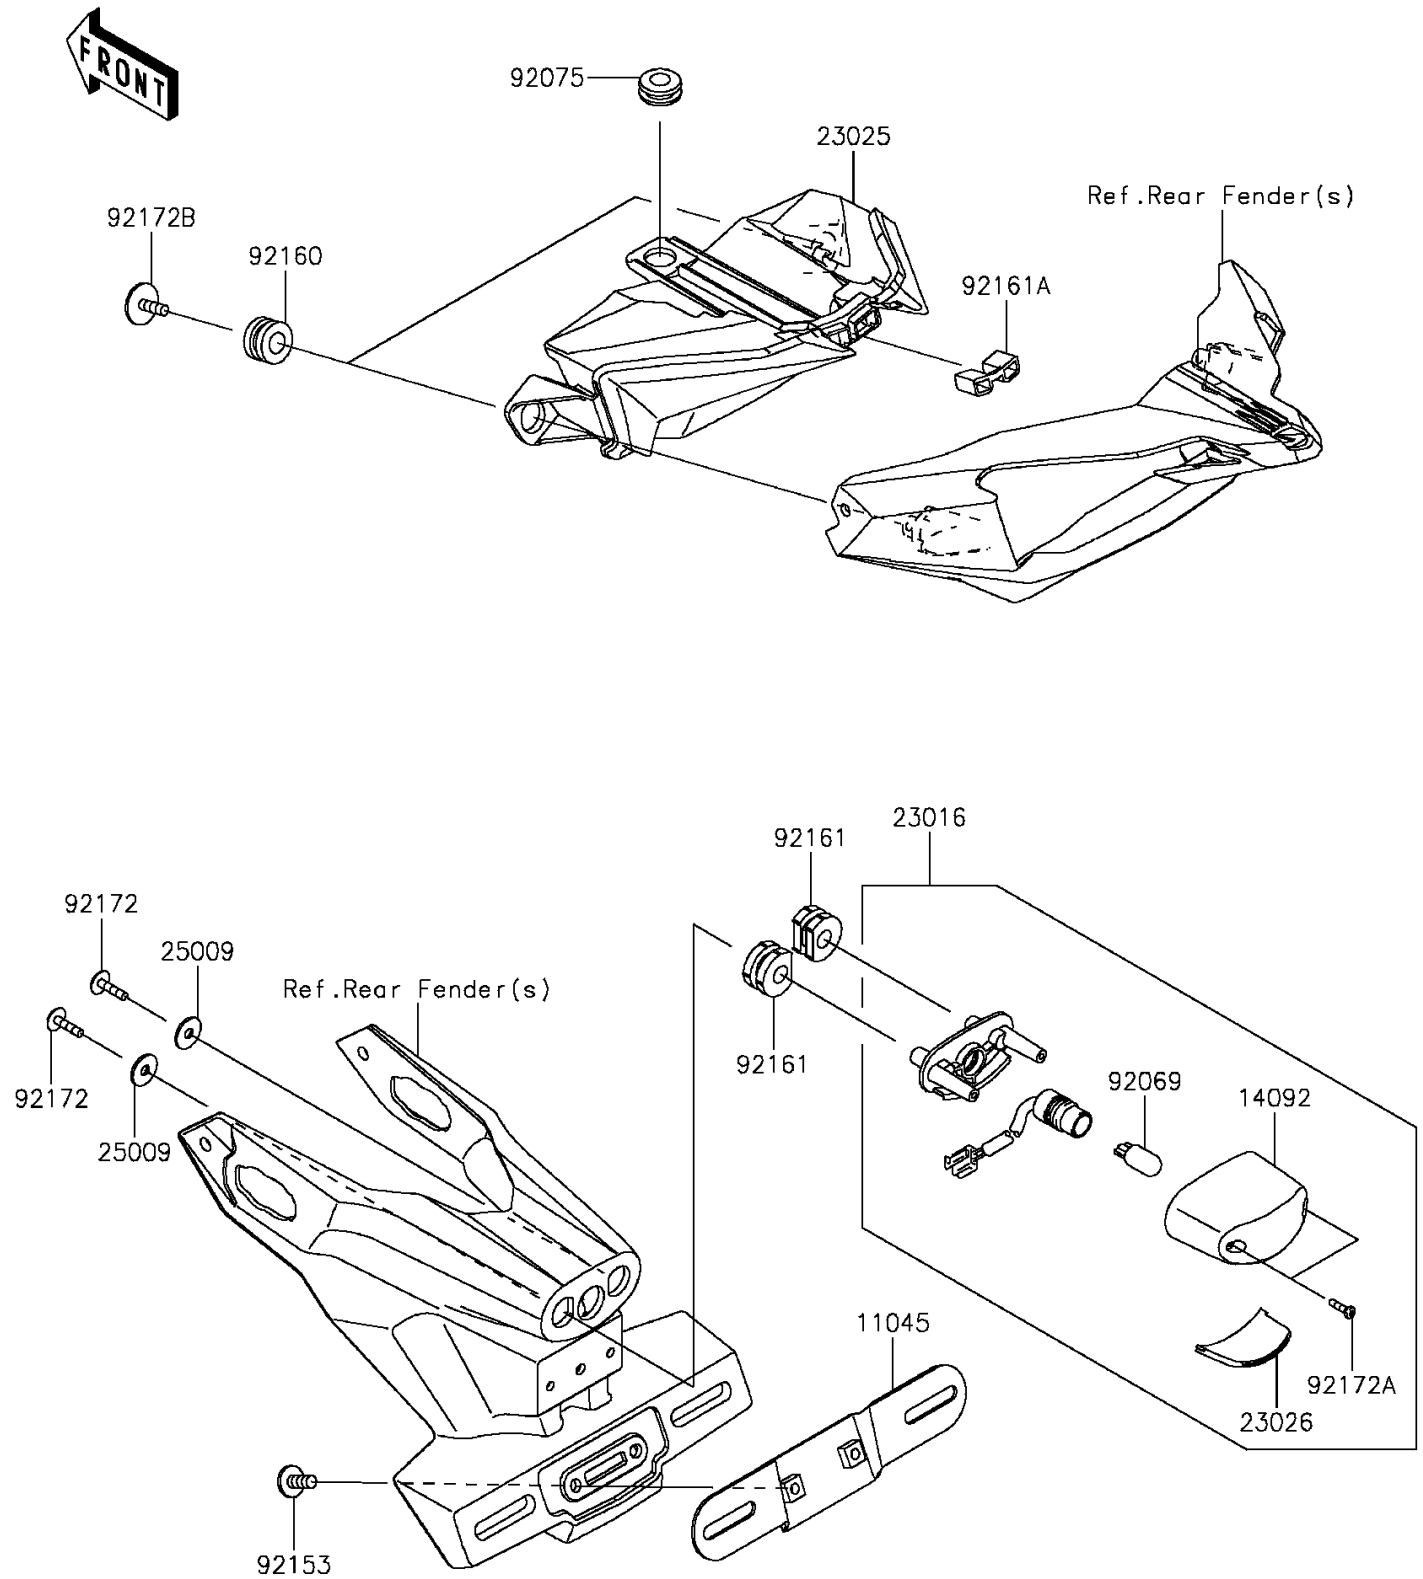

2016 NINJA H2™

PARTS DIAGRAM

Taillight(s)

F2720

2016 NINJA H2™

PARTS LIST

Taillight(s)

ITEM NAME	PART NUMBER	QUANTITY
BRACKET,LICENSE (Ref # 11045)	11045-1387	1
COVER,LICENSE LAMP (Ref # 14092)	14092-0001	1
LAMP-ASSY,LICENCE (Ref # 23016)	23016-0552	1
LAMP-TAIL,LED (Ref # 23025)	23025-0346	1
LENS,LICENCE LAMP (Ref # 23026)	23026-0023	1
WASHER,5.2X16X1.2 (Ref # 25009)	25009-004	2
BULB,12V 5W (Ref # 92069)	92069-1016	1
DAMPER (Ref # 92075)	92075-1028	1
BOLT,SOCKET,6X14 (Ref # 92153)	92153-1446	2
DAMPER,10X20X12 (Ref # 92160)	92160-1167	2
DAMPER (Ref # 92161)	92161-0776	2
DAMPER,RR FENDER (Ref # 92161A)	92161-1727	1
SCREW,TAPPING,5X16 (Ref # 92172)	92172-0238	2
SCREW,TAPPING,2.9X13 (Ref # 92172A)	92172-0343	2
SCREW,TAPTITE,5X16 (Ref # 92172B)	92172-0481	2