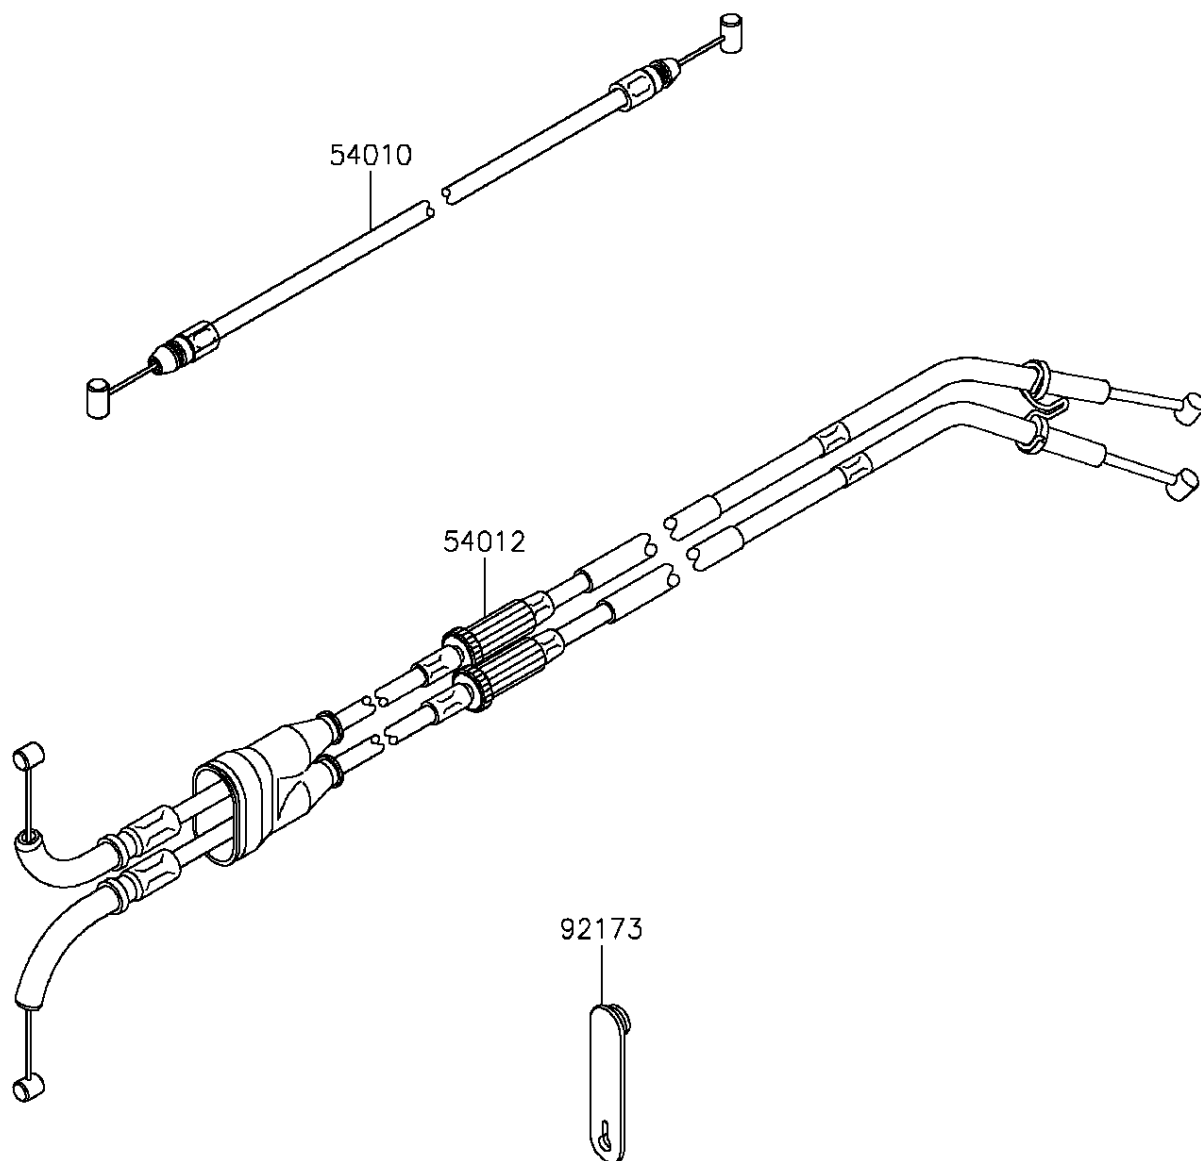

2016 NINJA H2™

PARTS DIAGRAM

Cables

F2540

2016 NINJA H2™

PARTS LIST

Cables

ITEM NAME	PART NUMBER	QUANTITY
CABLE,SEAT LOCK (Ref # 54010)	54010-0573	1
CABLE-THROTTLE (Ref # 54012)	54012-0628	1
CLAMP,RUBBER PLATE (Ref # 92173)	92173-1229	1