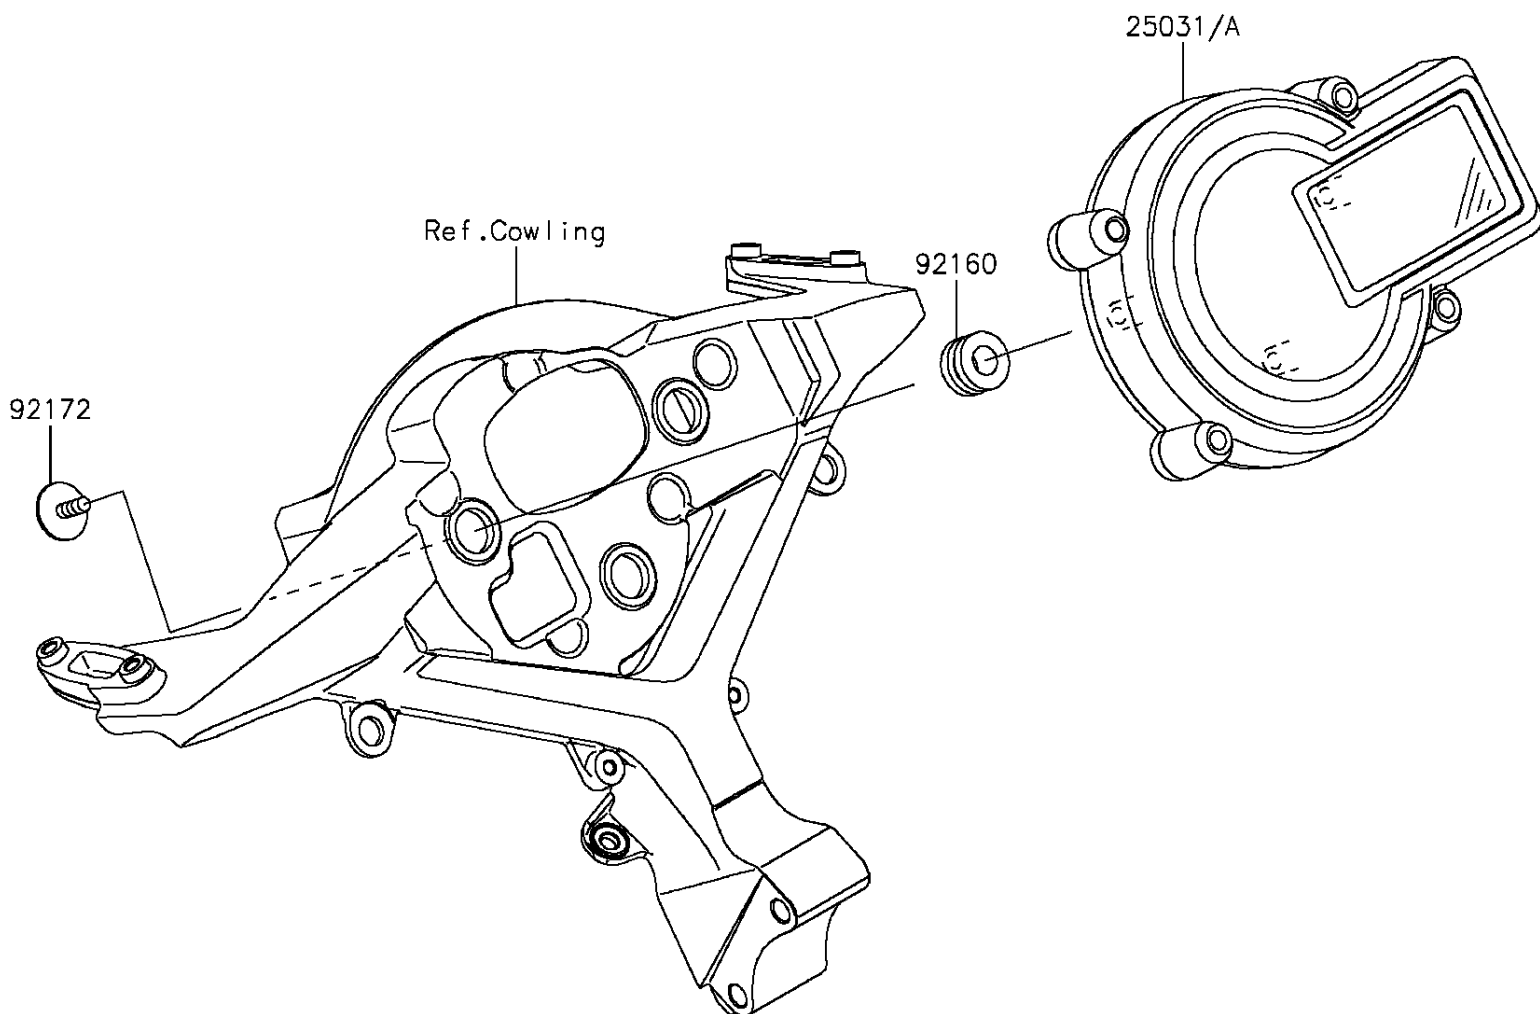

2016 NINJA H2™

PARTS DIAGRAM

Meter(s)

Kawasaki

Let the Good Times Roll®

F2530

2016 NINJA H2™

PARTS LIST

Meter(s)

ITEM NAME

PART NUMBER

QUANTITY
