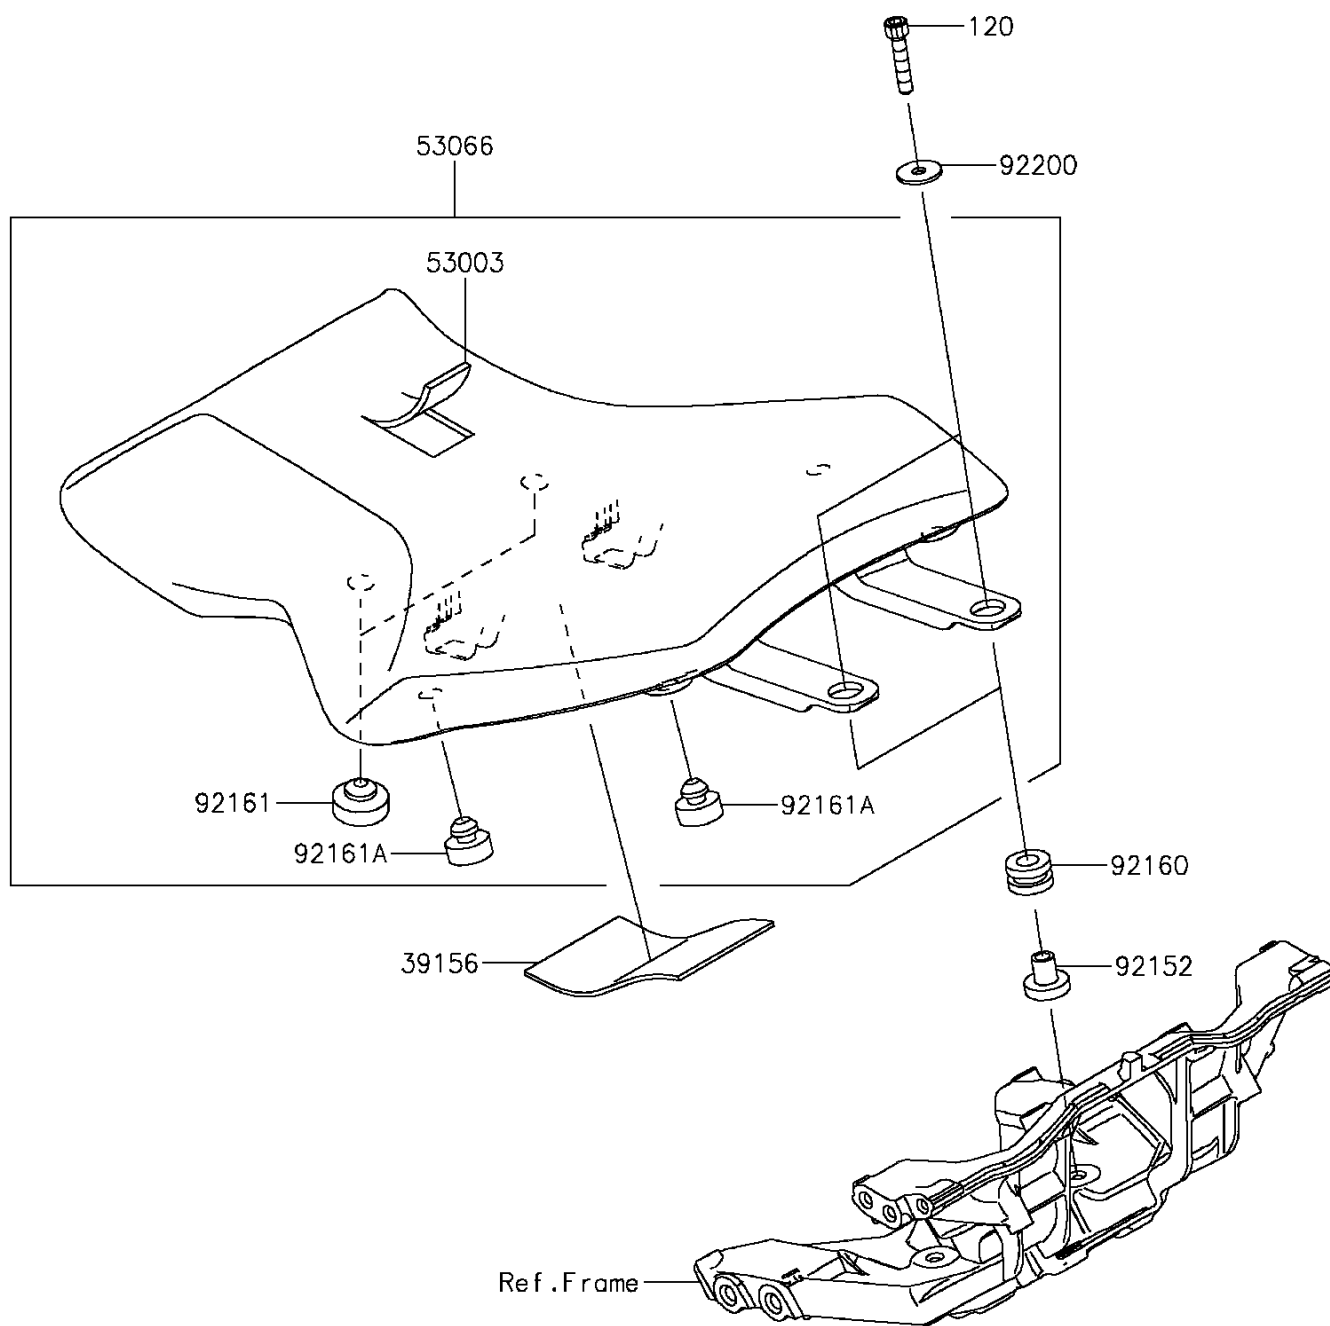

2016 NINJA H2™

PARTS DIAGRAM

Seat

F2510

2016 NINJA H2™

PARTS LIST

Seat

ITEM NAME	PART NUMBER	QUANTITY
BOLT-SOCKET,6X30 (Ref # 120)	120CA0630	2
PAD,RR FRM (Ref # 39156)	39156-1778	1
LEATHER,BLACK (Ref # 53003)	53003-0404-MA	1
SEAT-ASSY,BLACK (Ref # 53066)	53066-0462-MA	1
COLLAR,6.5X20X16.8 (Ref # 92152)	92152-2119	2
DAMPER,10X20X12 (Ref # 92160)	92160-1167	2
DAMPER,SEAT (Ref # 92161)	92161-0095	2
DAMPER (Ref # 92161A)	92161-0223	4
WASHER,6X20X1.6 (Ref # 92200)	92200-0212	2