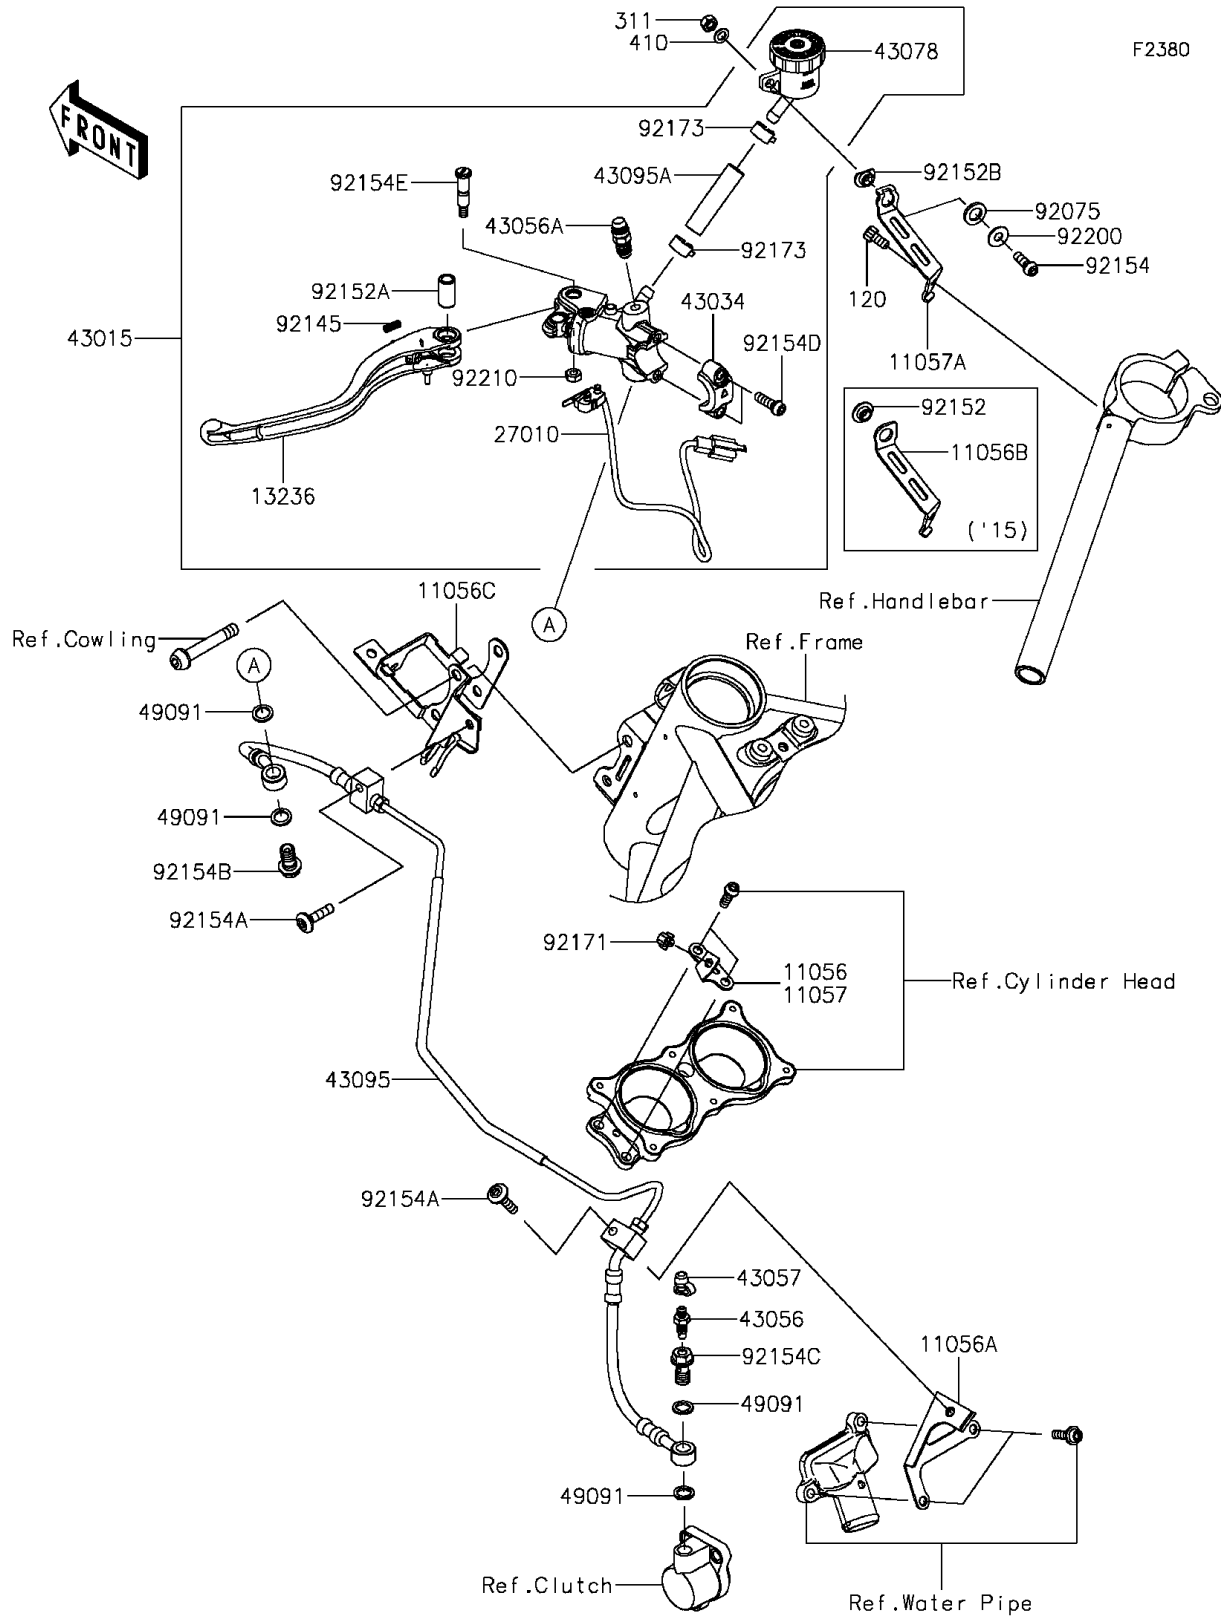

2016 NINJA H2™

PARTS DIAGRAM

Clutch Master Cylinder

2016 NINJA H2™

PARTS LIST

Clutch Master Cylinder

ITEM NAME

PART NUMBER

QUANTITY
