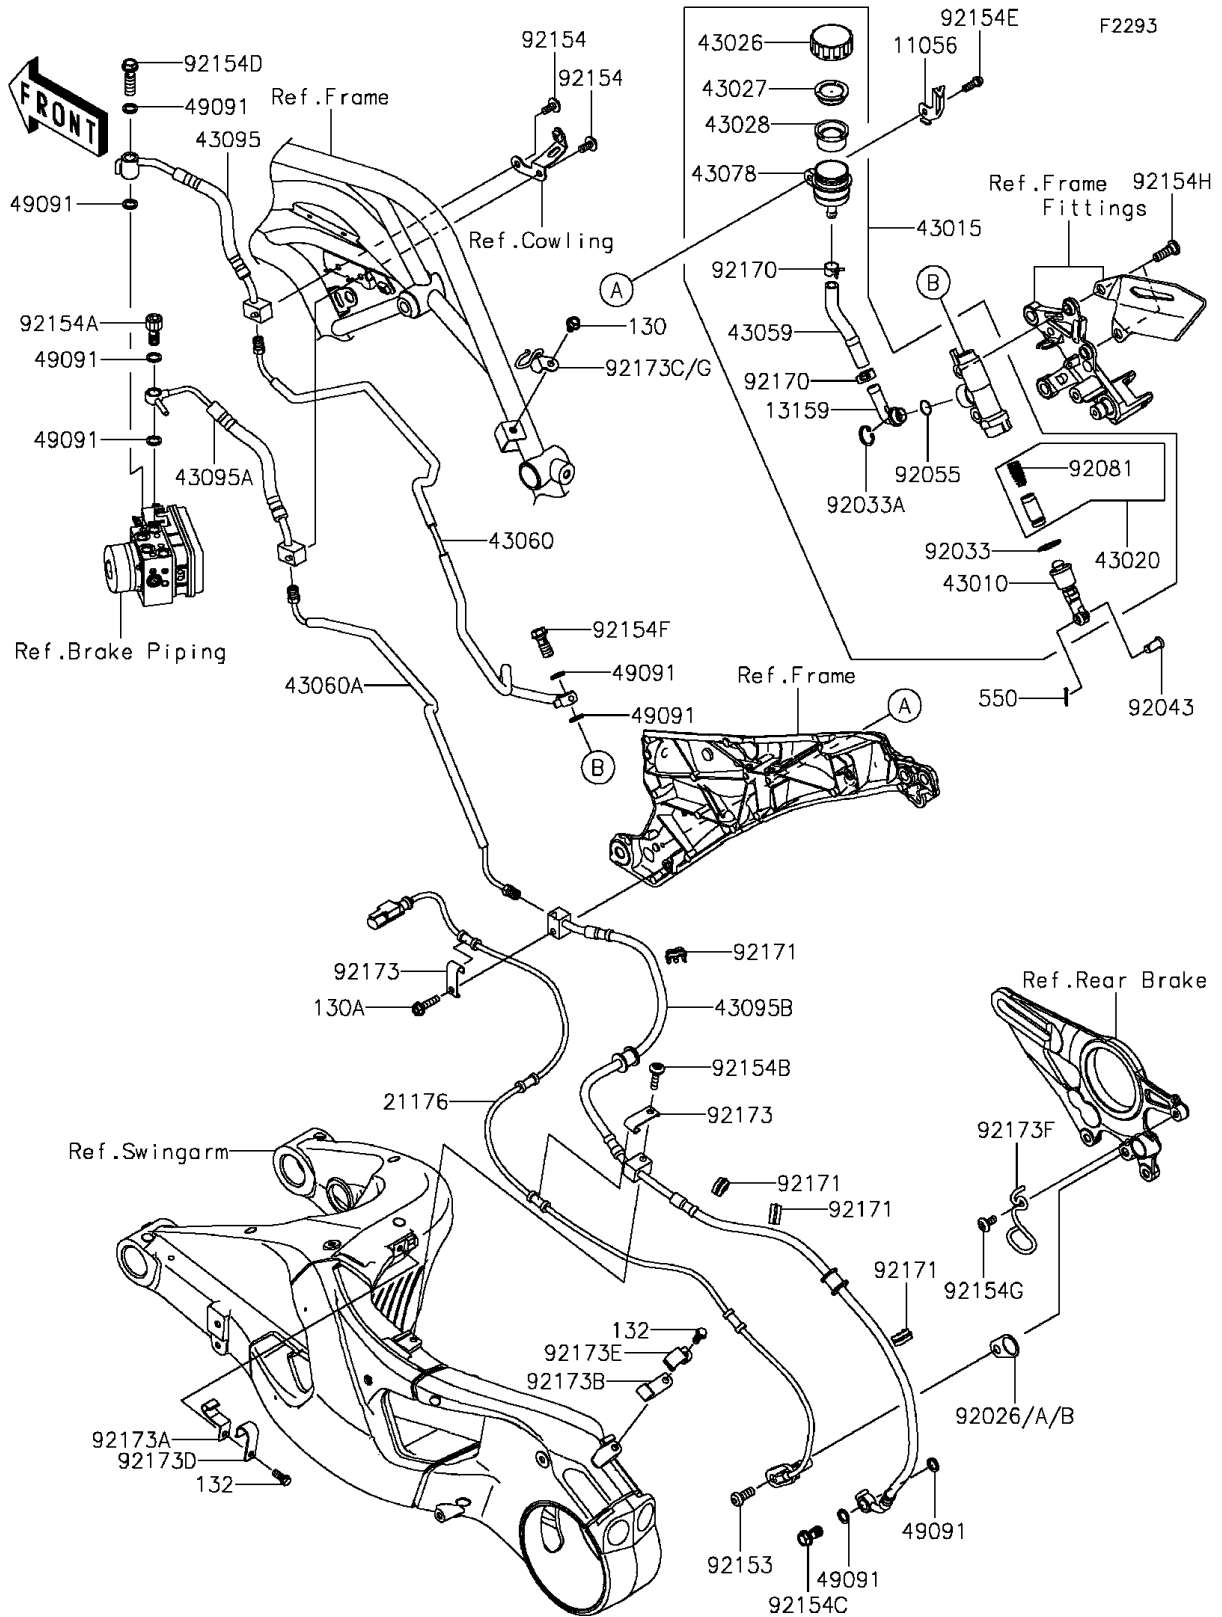

2016 NINJA H2™

PARTS DIAGRAM

Rear Master Cylinder

2016 NINJA H2™

PARTS LIST

Rear Master Cylinder

ITEM NAME

PART NUMBER

QUANTITY
