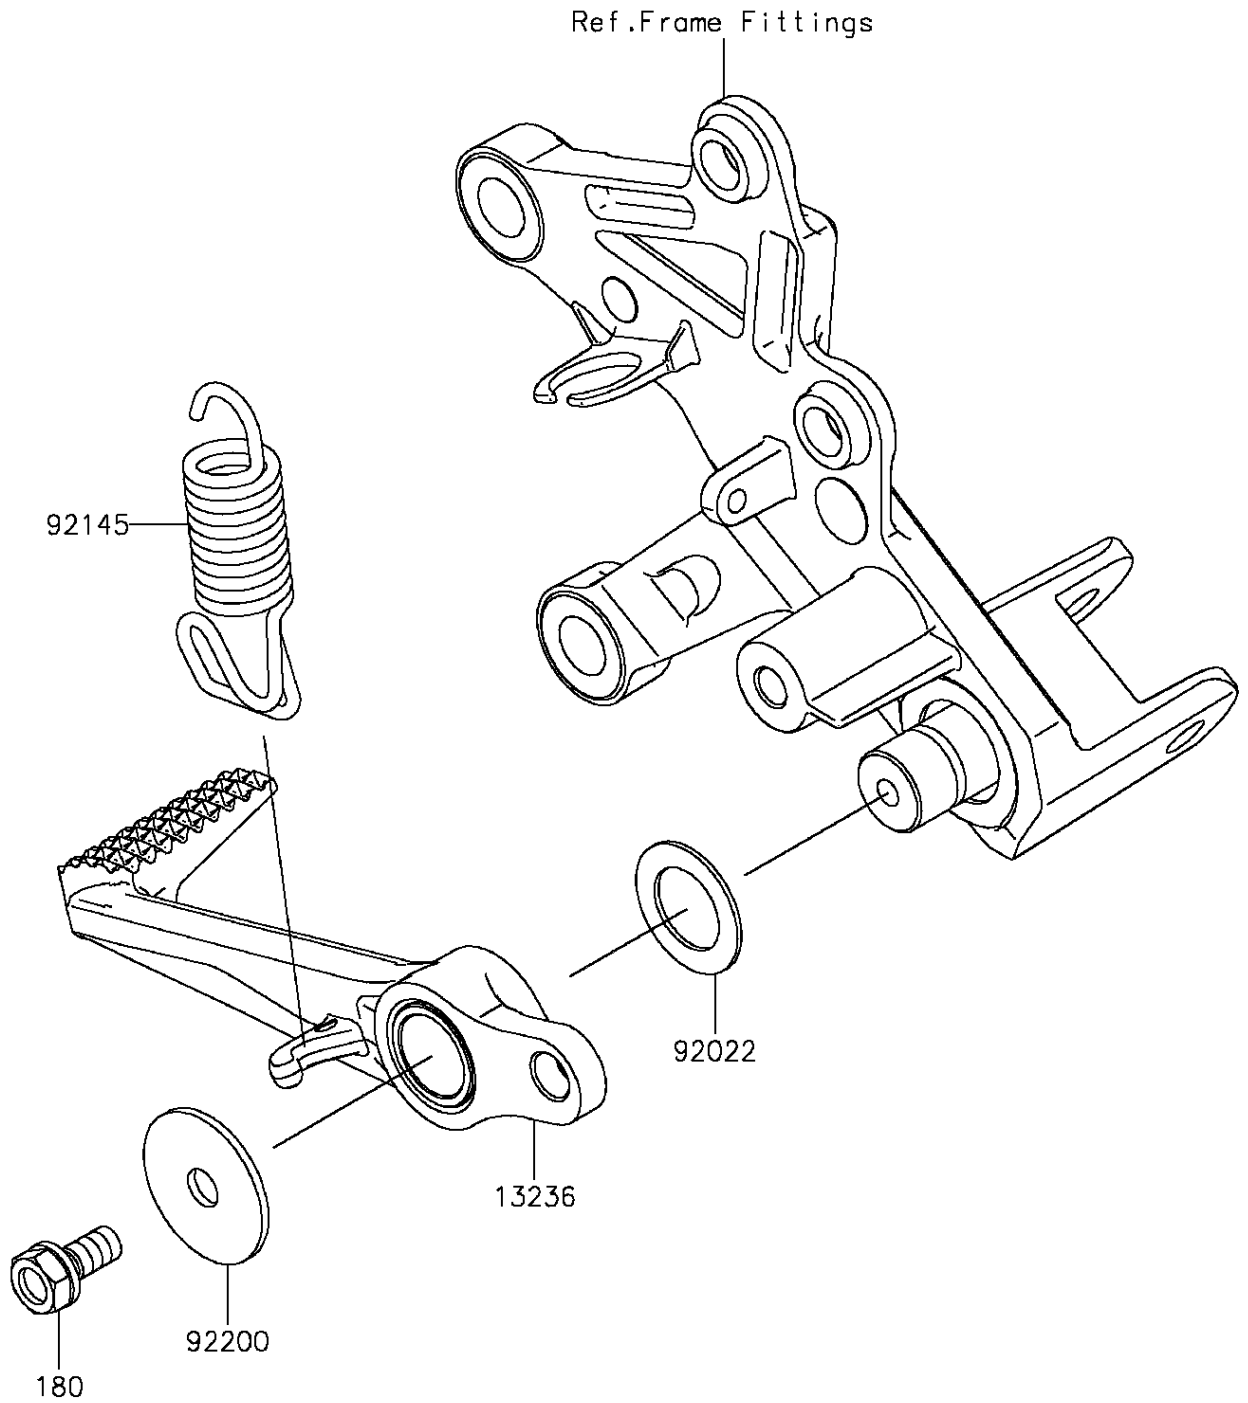

2016 NINJA H2™

PARTS DIAGRAM

Brake Pedal/Torque Link

F2260

2016 NINJA H2™

PARTS LIST

Brake Pedal/Torque Link

ITEM NAME

PART NUMBER

QUANTITY
