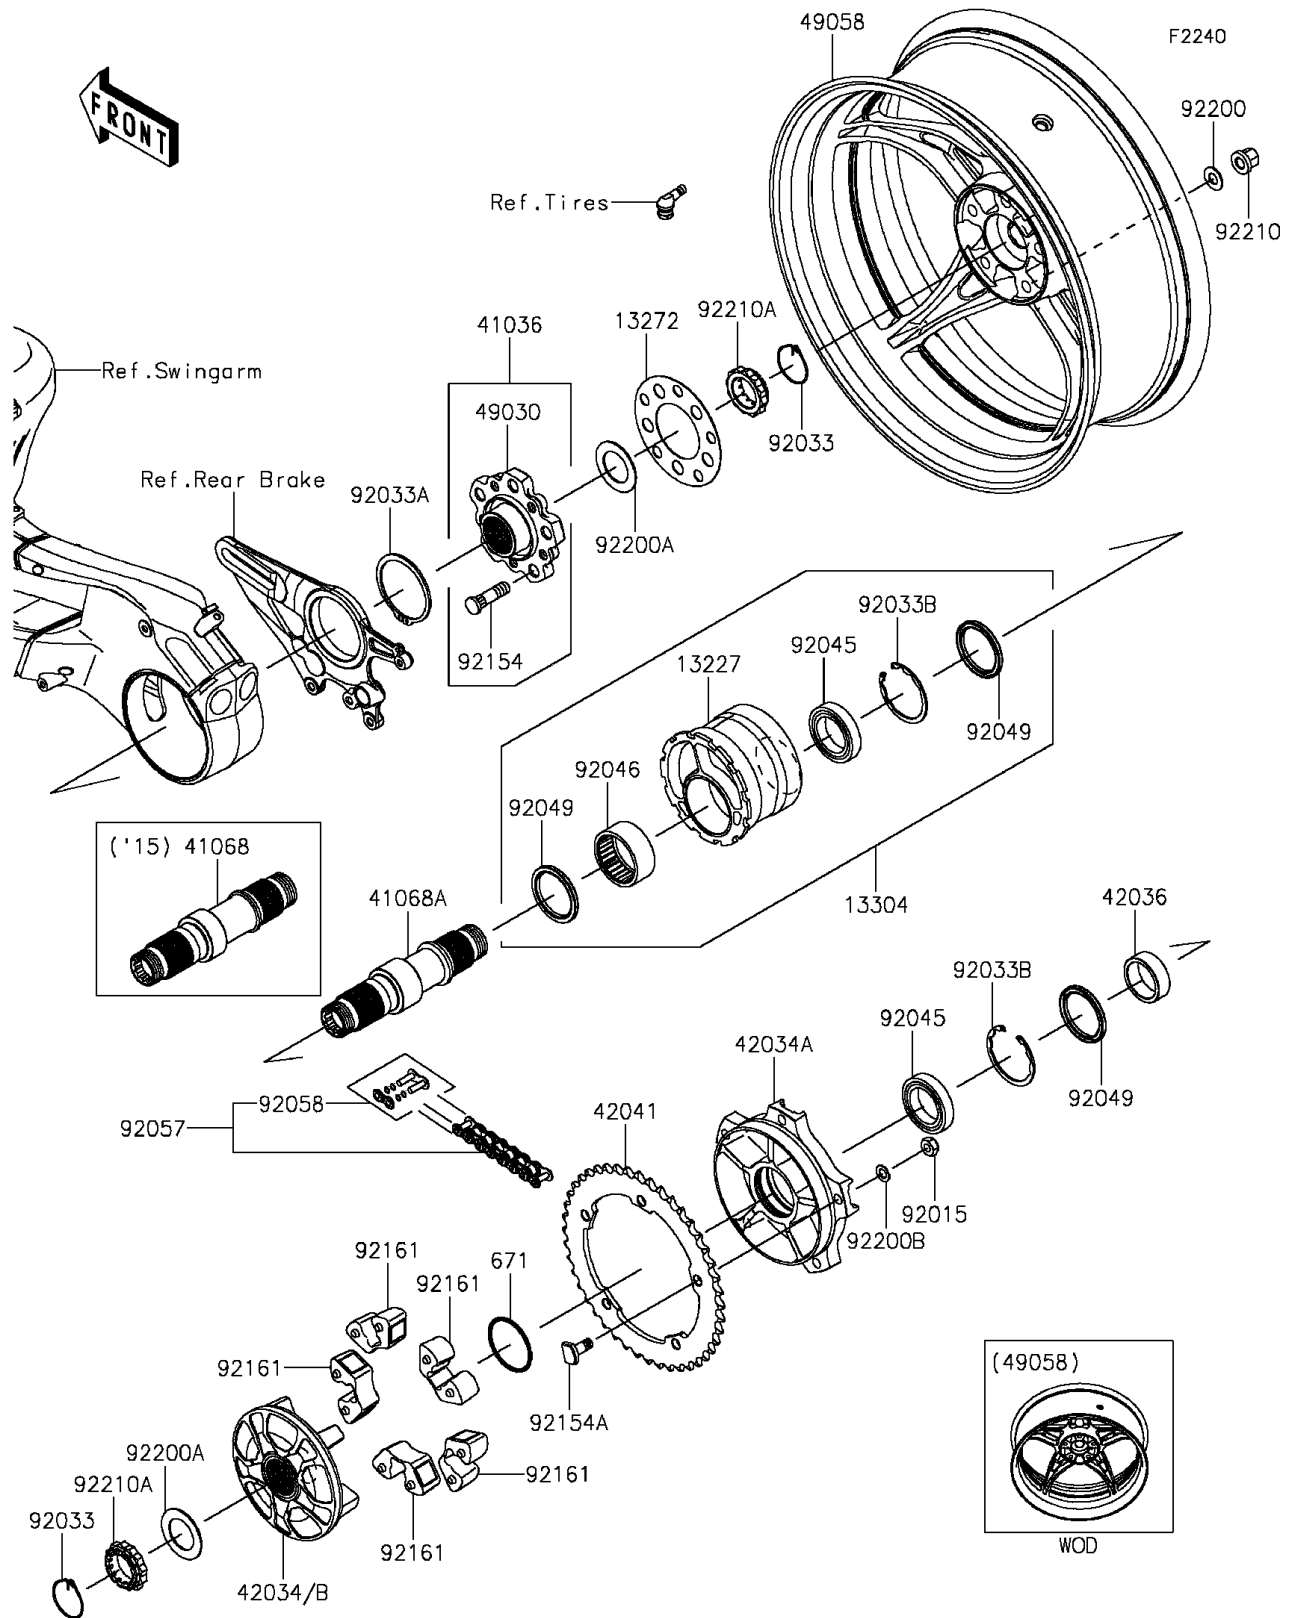

2016 NINJA H2™

PARTS DIAGRAM

Rear Wheel/Chain

2016 NINJA H2™

PARTS LIST

Rear Wheel/Chain

ITEM NAME

PART NUMBER

QUANTITY
