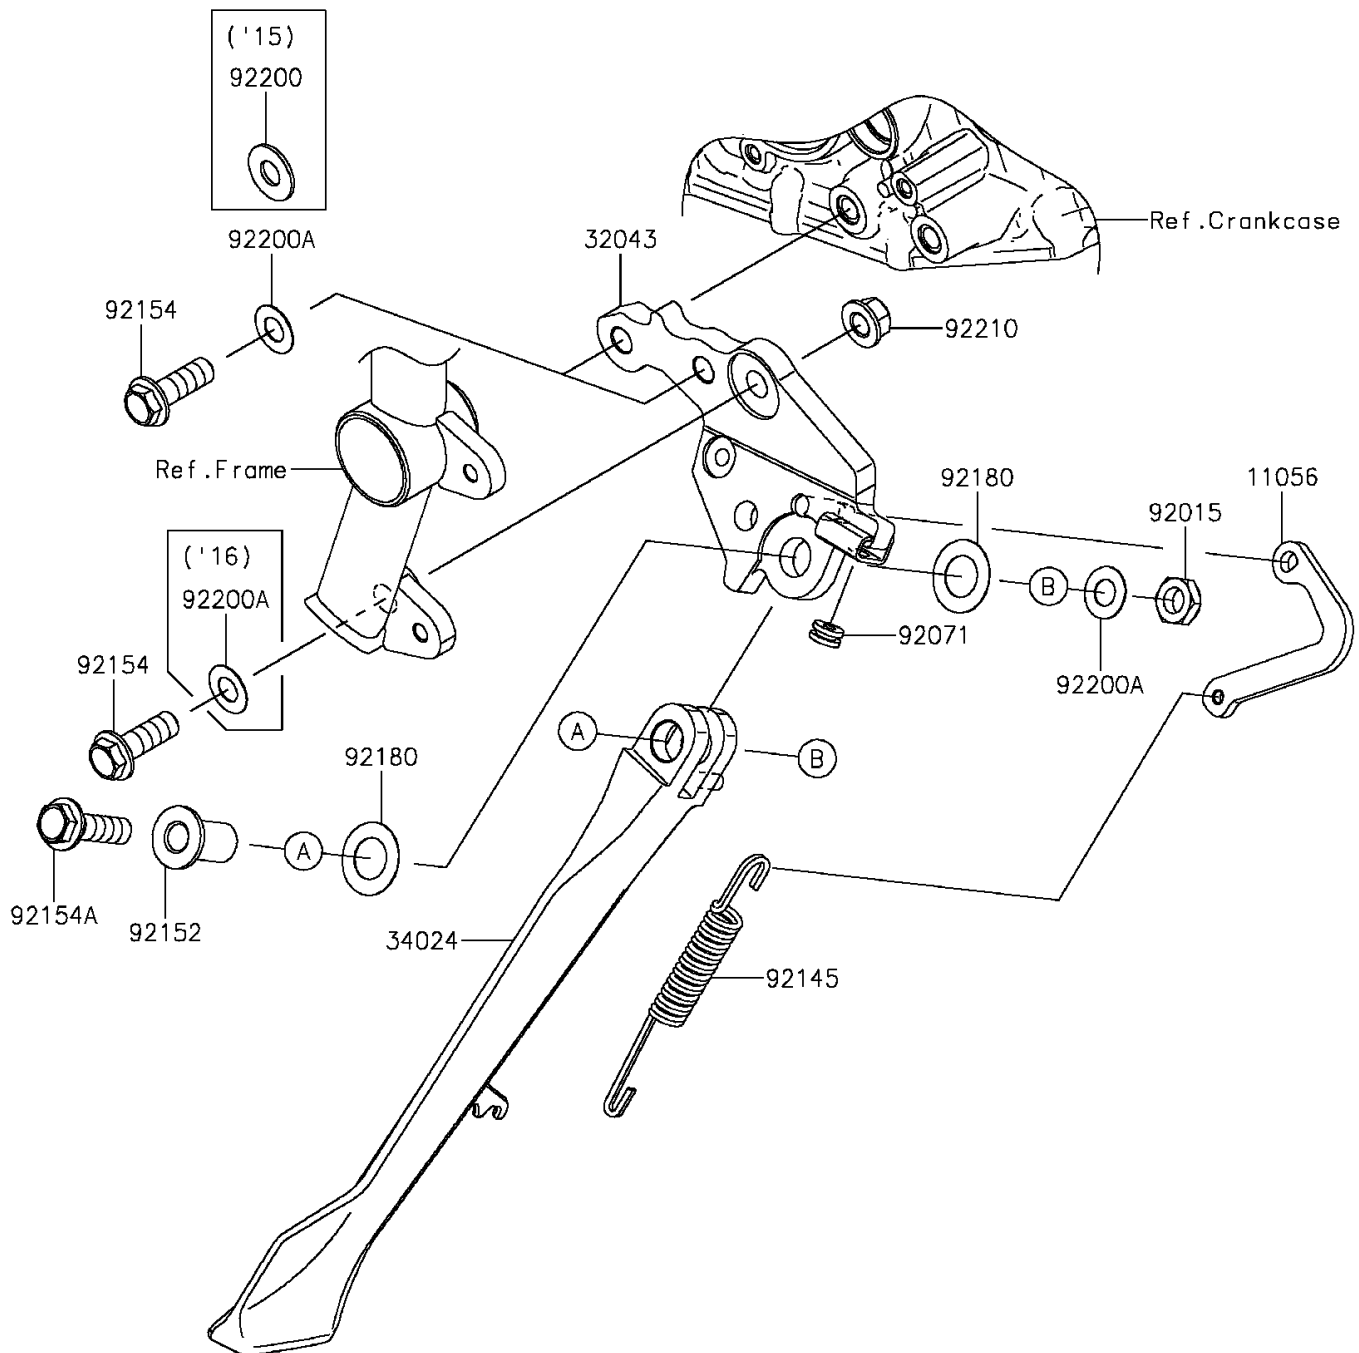

2016 NINJA H2™

PARTS DIAGRAM

Stand(s)

F2190

2016 NINJA H2™

PARTS LIST

Stand(s)

ITEM NAME

PART NUMBER

QUANTITY
