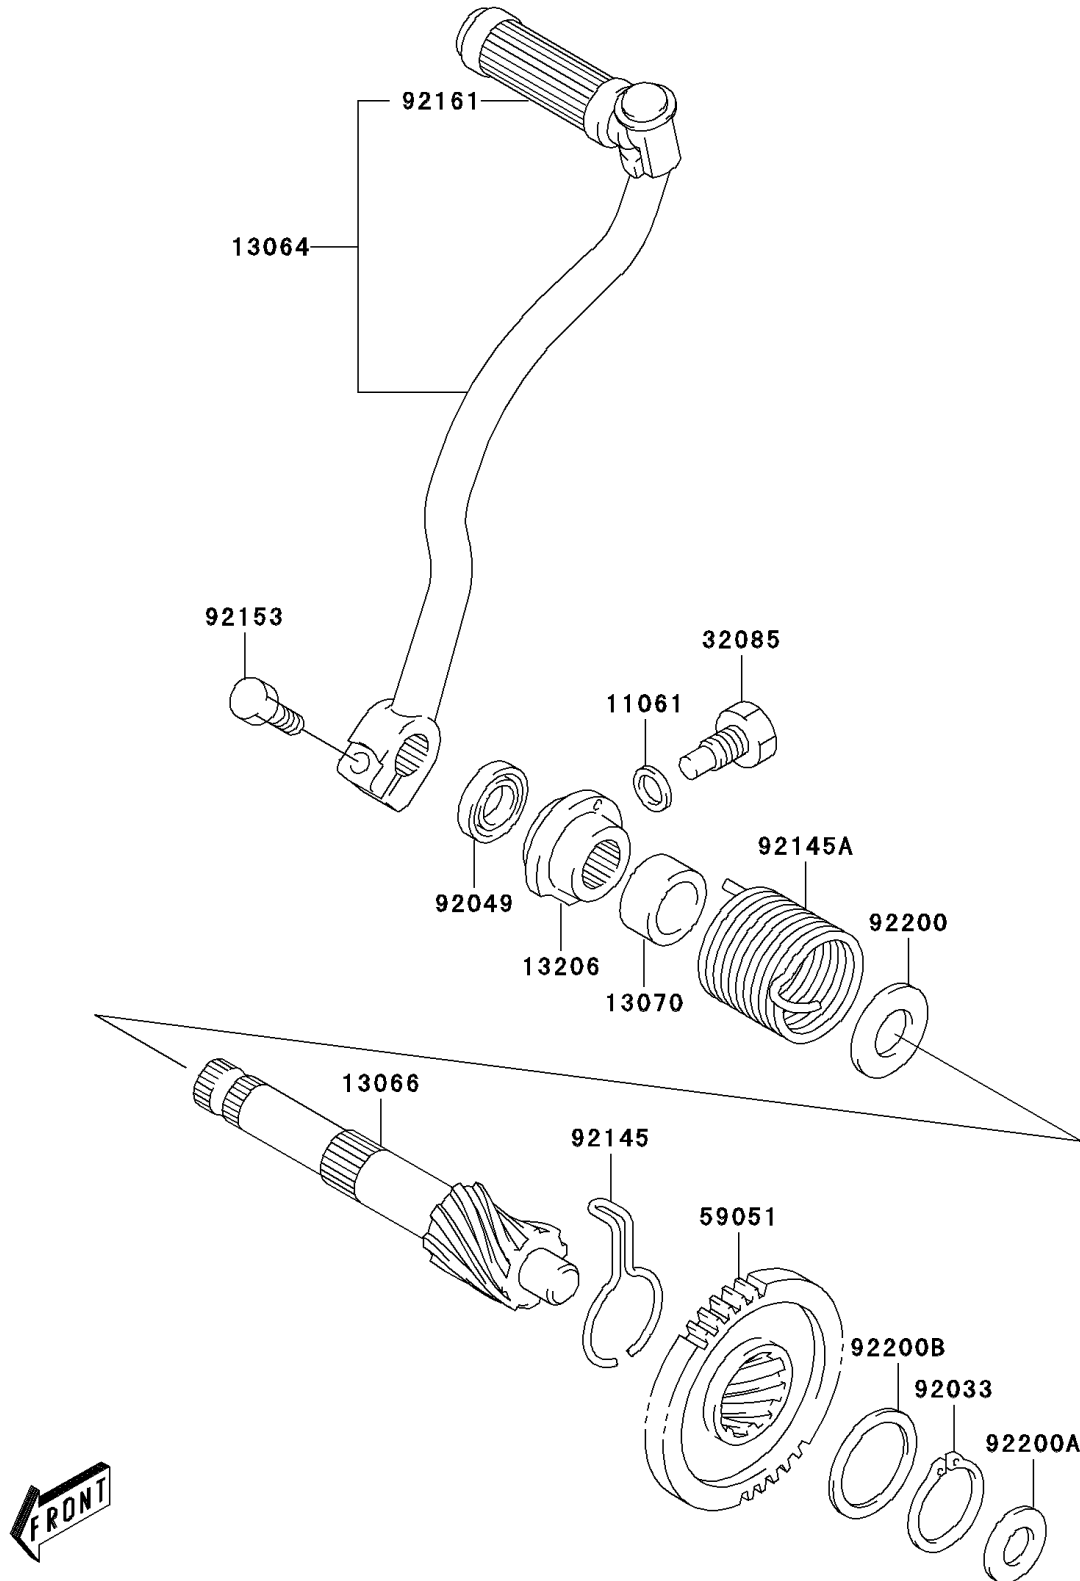

2006 KDX50

PARTS DIAGRAM

Kickstarter Mechanism

E1340

2006 KDX50

PARTS LIST

Kickstarter Mechanism

Kawasaki

Let the Good Times Roll®

ITEM NAME

PART NUMBER

QUANTITY
