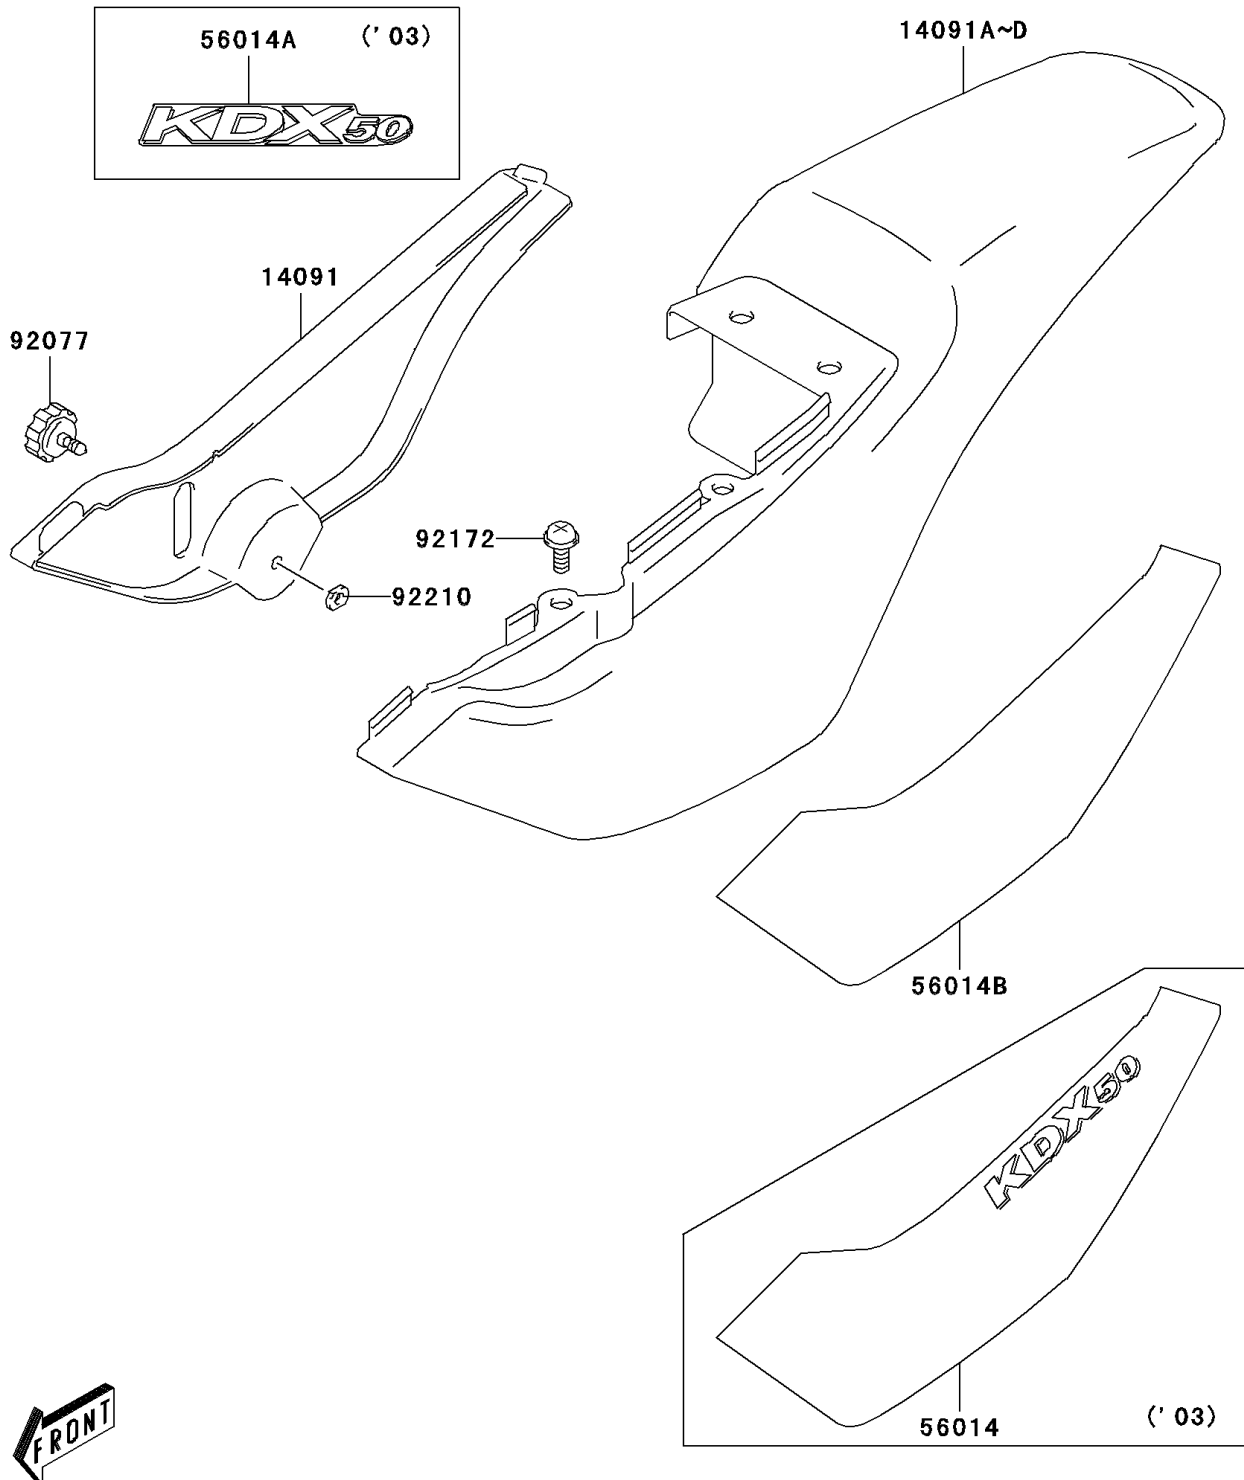

2005 KDX50

PARTS DIAGRAM

Side Covers

F2611

2005 KDX50

PARTS LIST

Side Covers

Kawasaki

Let the Good Times Roll®

ITEM NAME

PART NUMBER

QUANTITY
