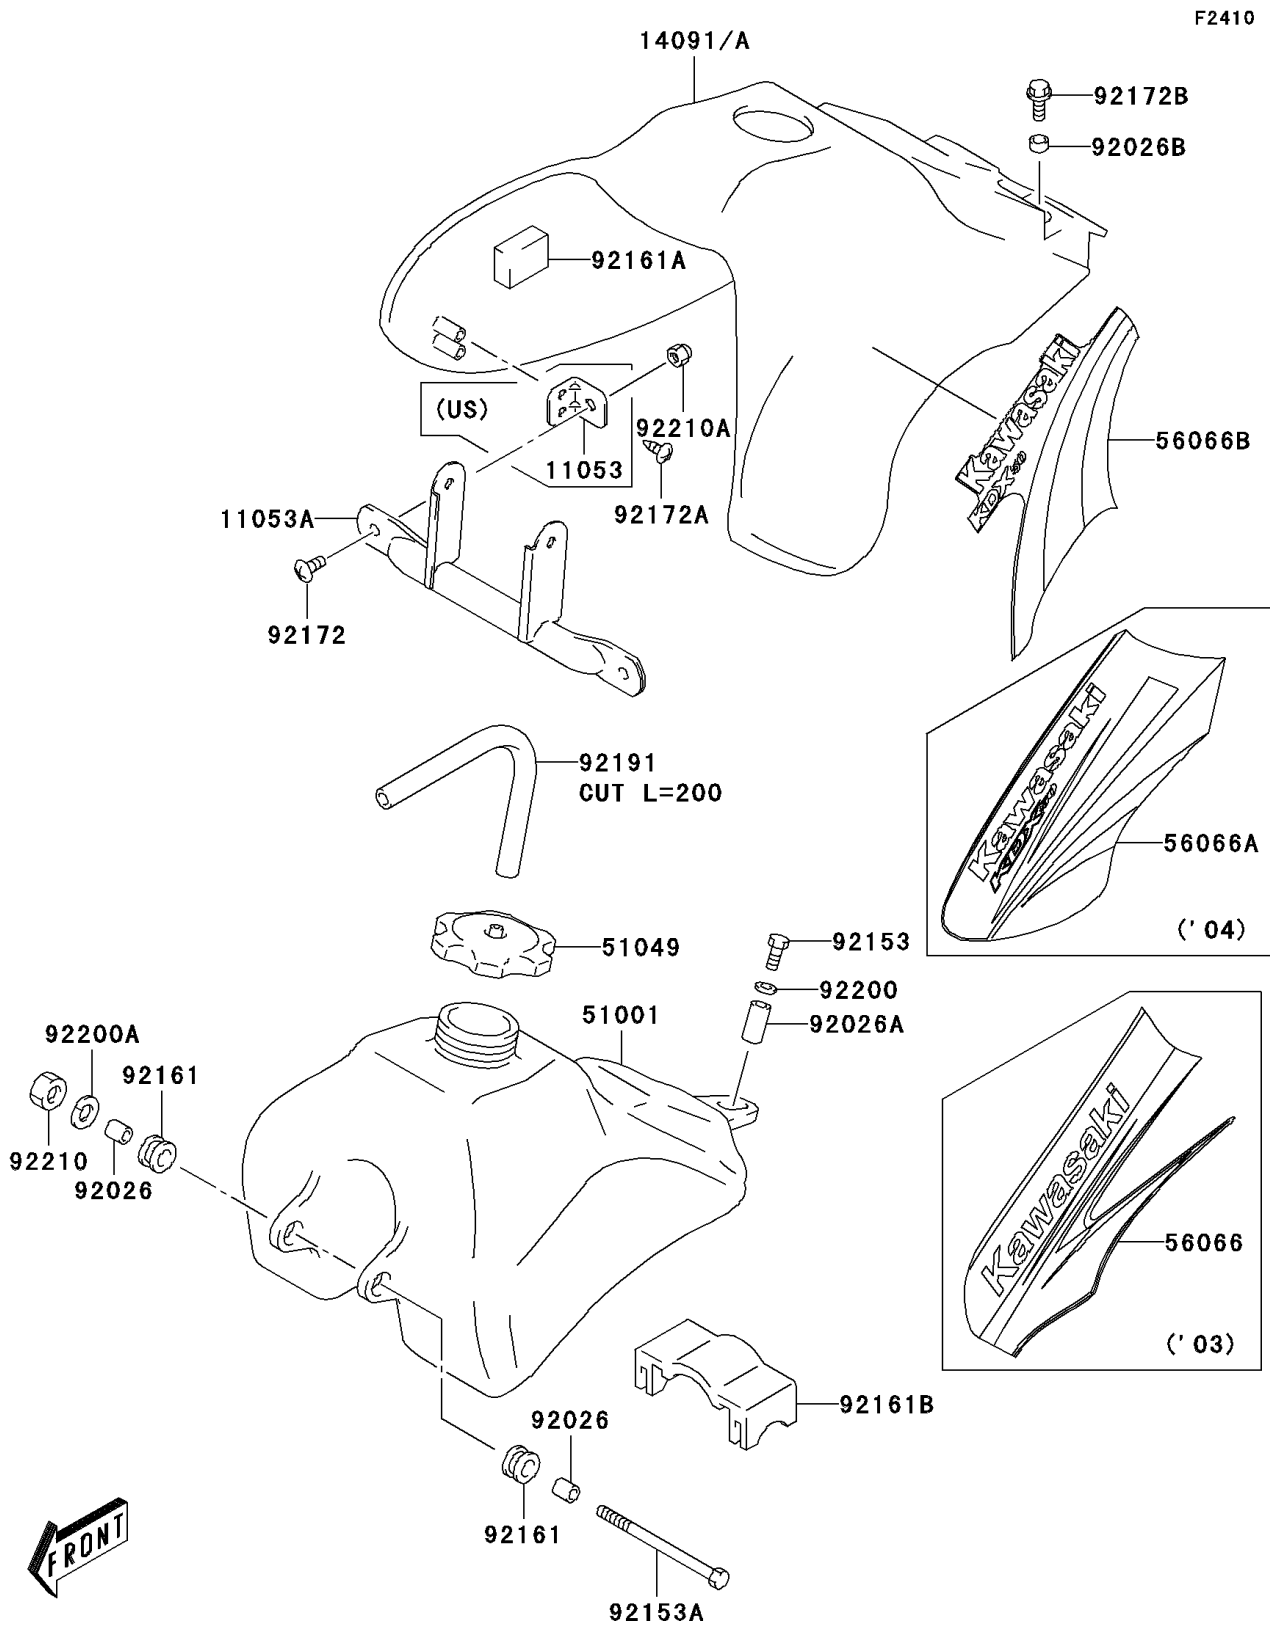

2005 KDX50

PARTS DIAGRAM

Fuel Tank

2005 KDX50

PARTS LIST

Fuel Tank

Kawasaki

Let the Good Times Roll®

ITEM NAME

PART NUMBER

QUANTITY
