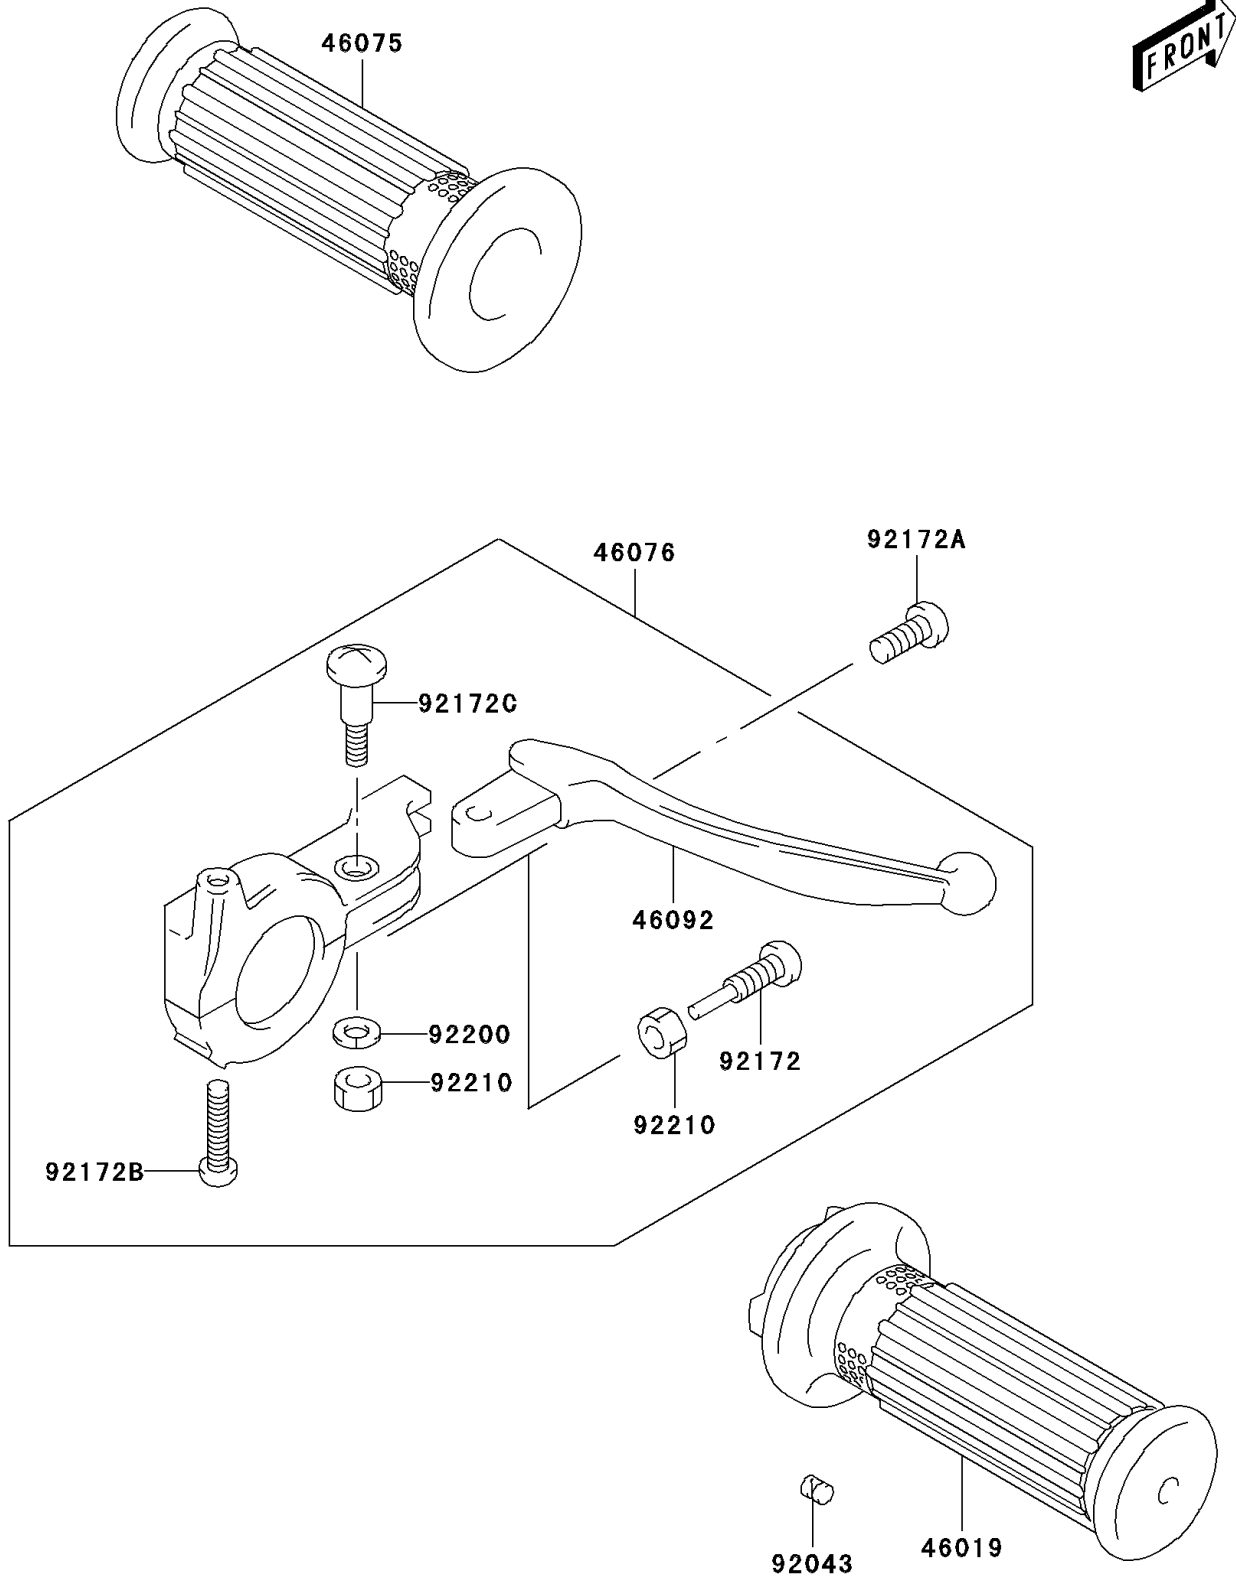

2005 KDX50

PARTS DIAGRAM

Handle Lever

F2316

2005 KDX50

PARTS LIST

Handle Lever

Kawasaki

Let the Good Times Roll®

ITEM NAME

PART NUMBER

QUANTITY
