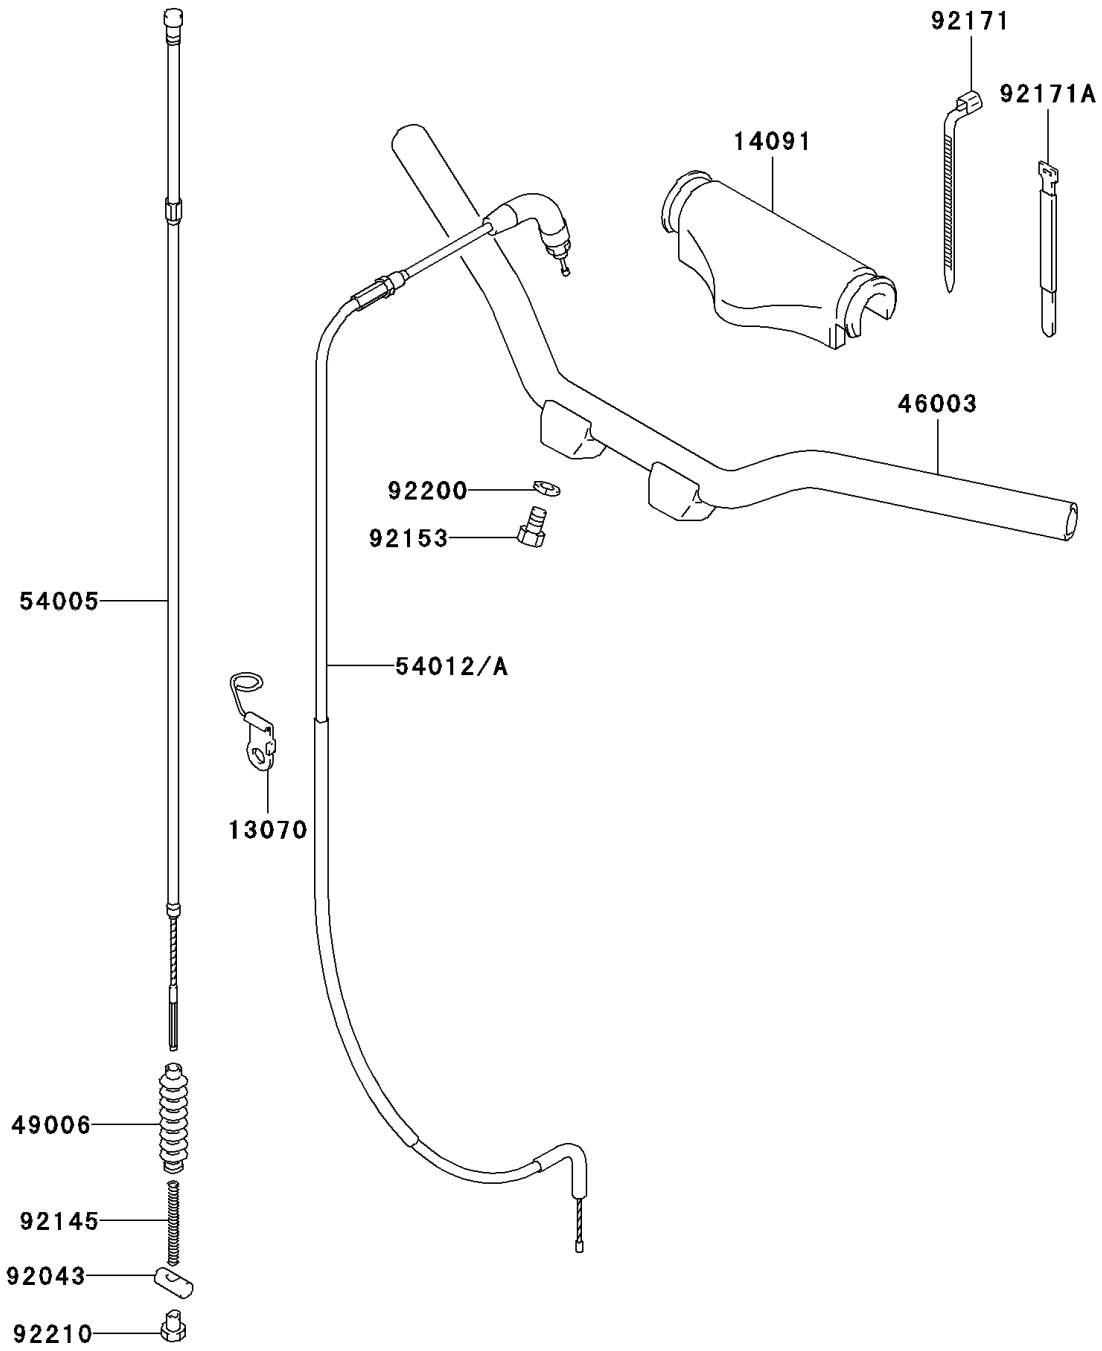

2005 KDX50

PARTS DIAGRAM

Handlebar

F2310

2005 KDX50

PARTS LIST

Handlebar

Kawasaki

Let the Good Times Roll®

ITEM NAME

PART NUMBER

QUANTITY
