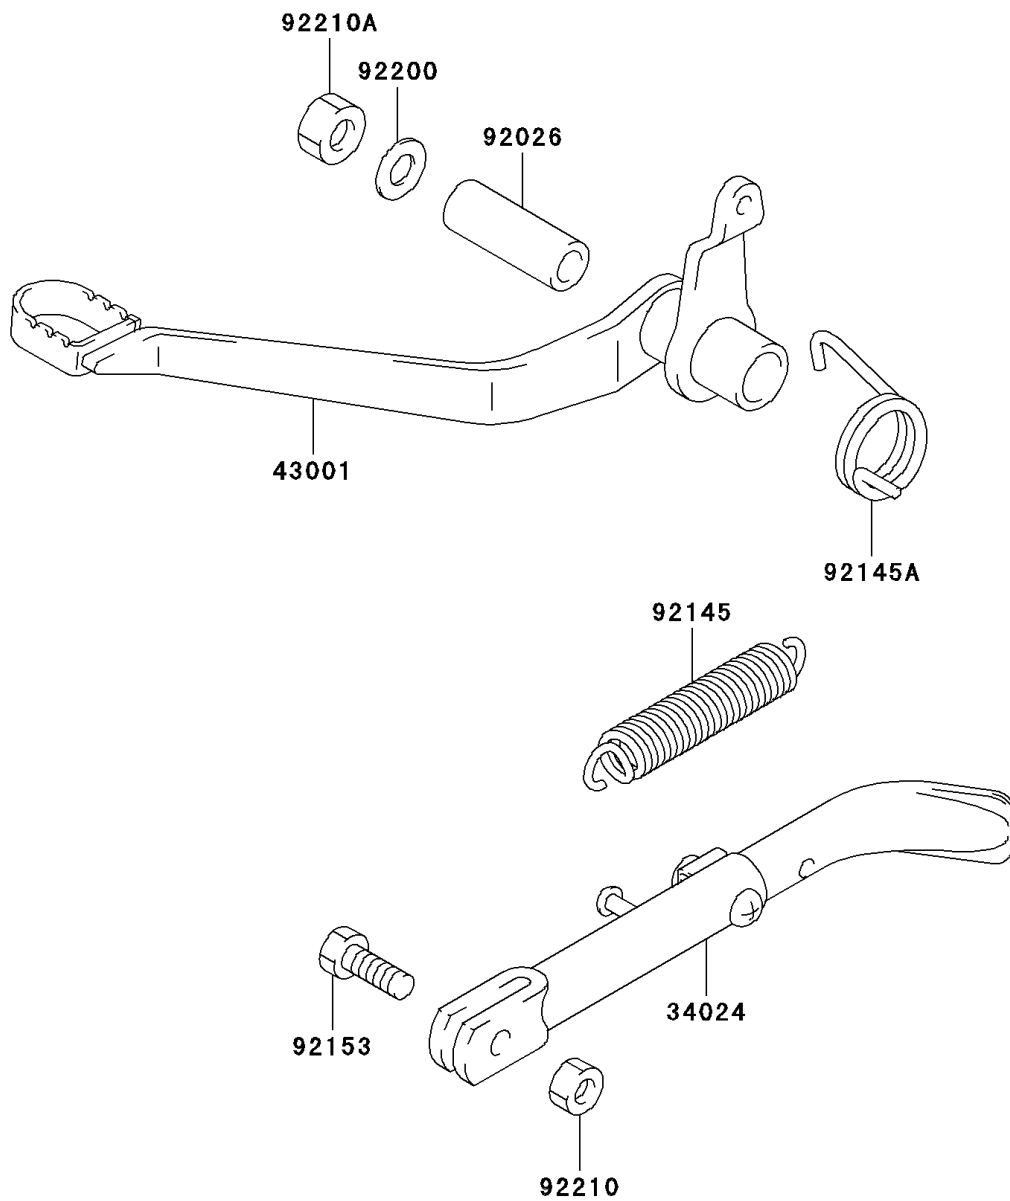

2005 KDX50

PARTS DIAGRAM

Brake Pedal

F2260

2005 KDX50

PARTS LIST

Brake Pedal

Kawasaki

Let the Good Times Roll®

ITEM NAME

PART NUMBER

QUANTITY
