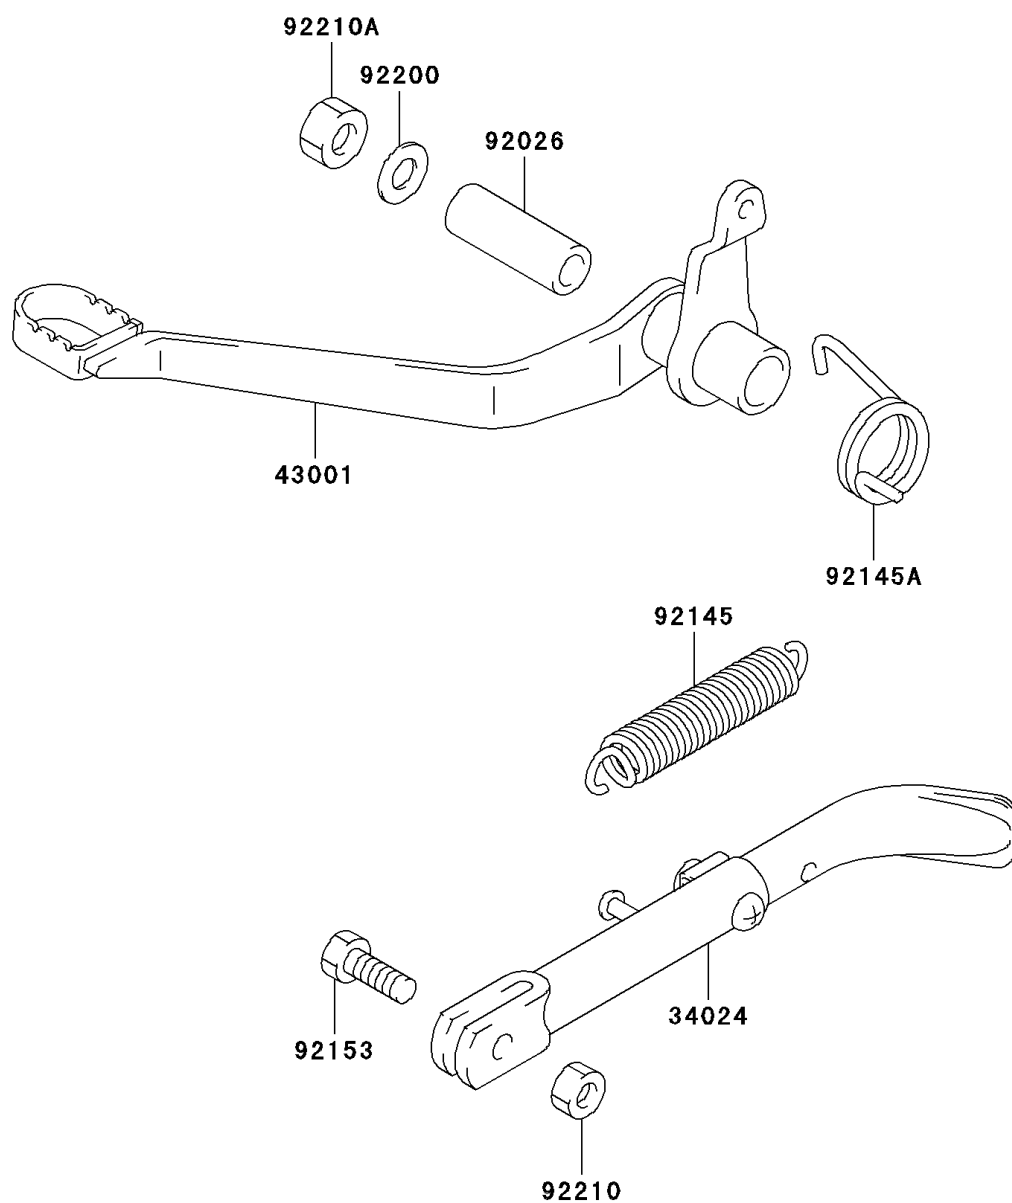

2003 KDX50

PARTS DIAGRAM

Brake Pedal

Kawasaki

Let the Good Times Roll®

F2260

2003 KDX50

PARTS LIST

Brake Pedal

ITEM NAME

PART NUMBER

QUANTITY
