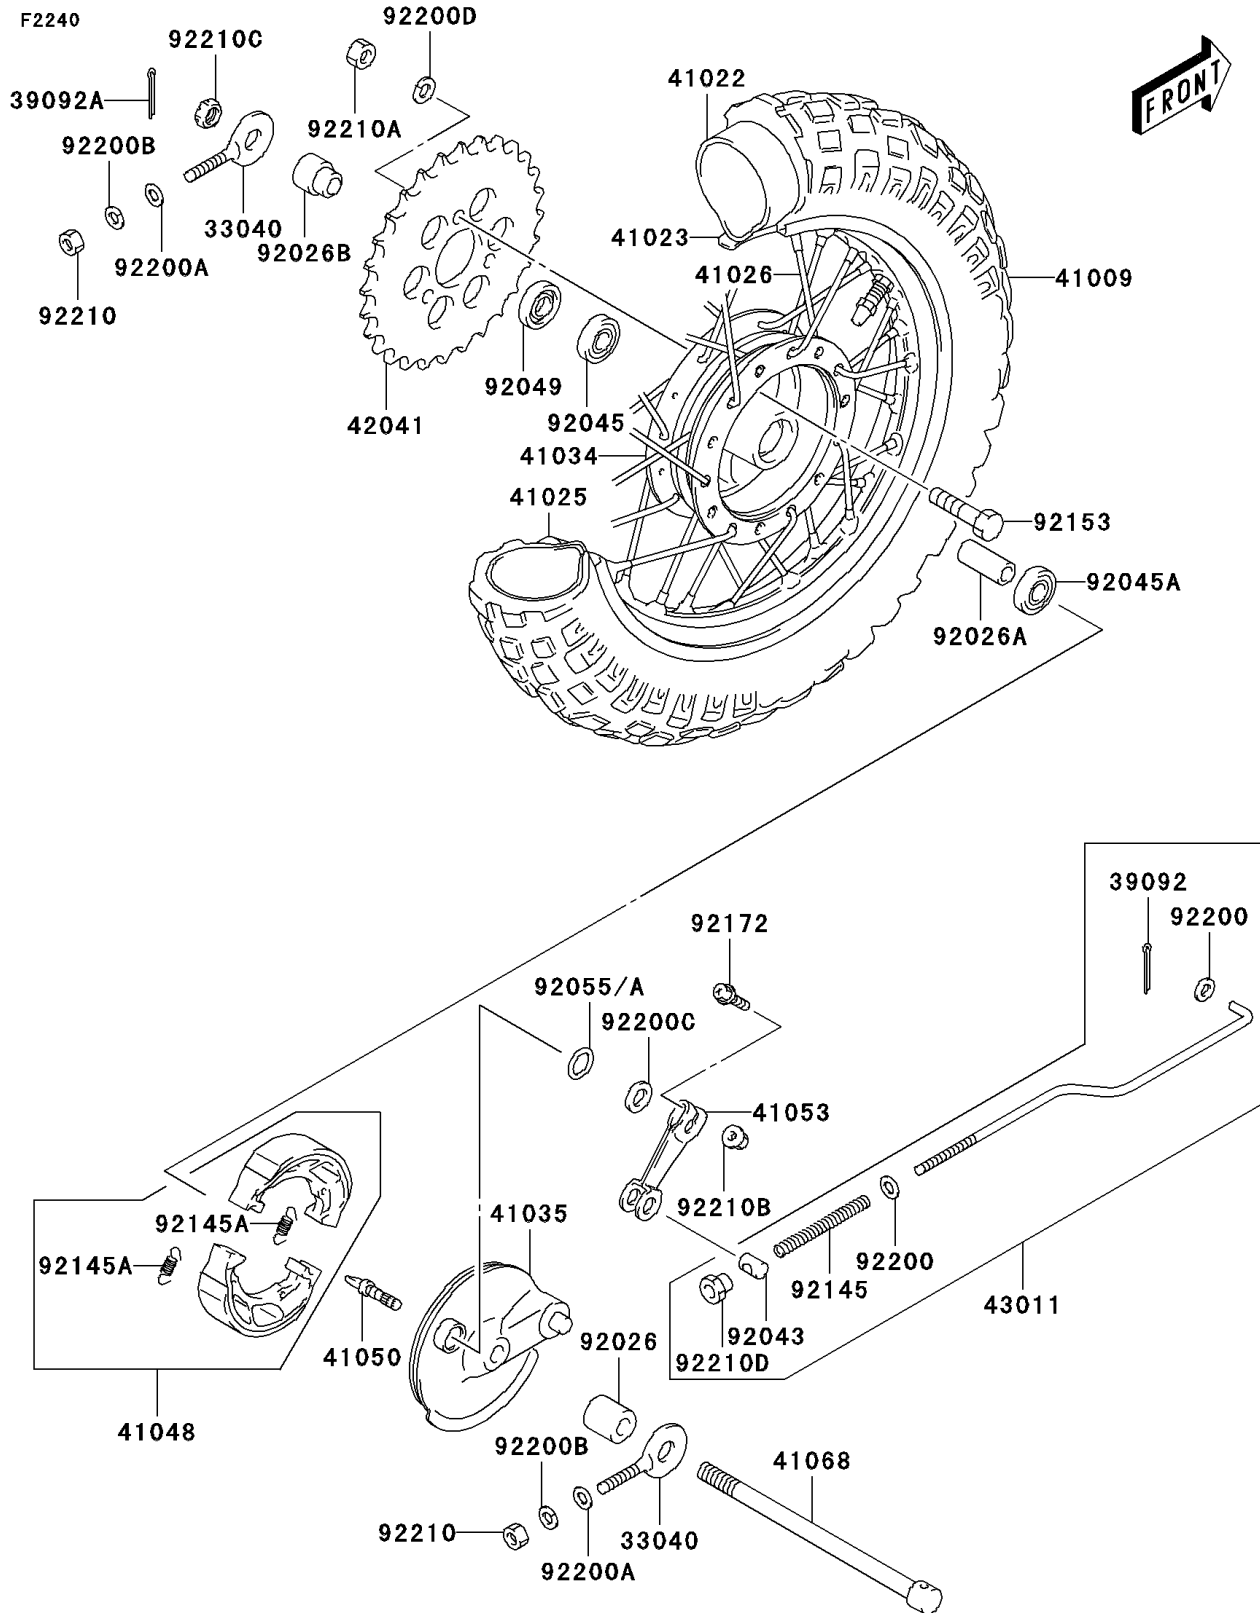

2005 KDX50

PARTS DIAGRAM

Rear Hub

2005 KDX50

PARTS LIST

Rear Hub

ITEM NAME

PART NUMBER

QUANTITY
