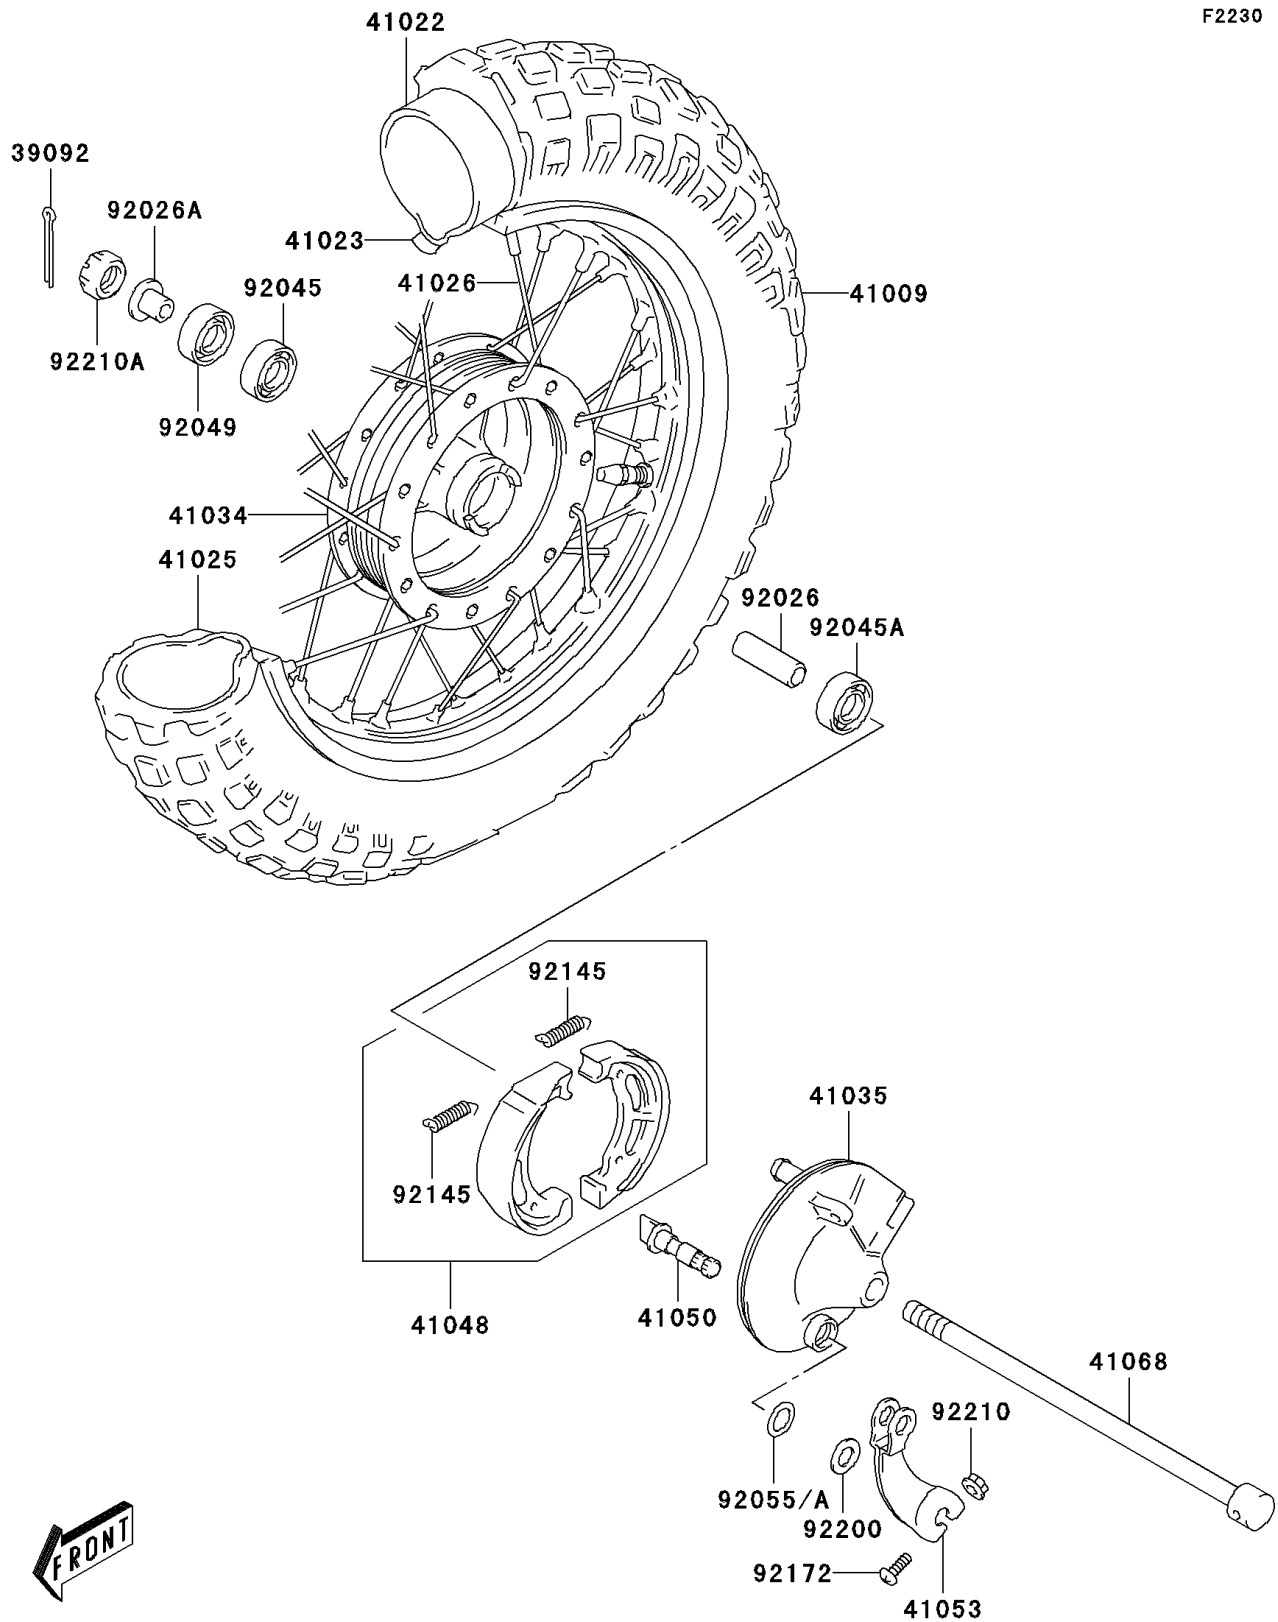

2005 KDX50

PARTS DIAGRAM

Front Hub

F2230

2005 KDX50

PARTS LIST

Front Hub

Kawasaki

Let the Good Times Roll®

ITEM NAME

PART NUMBER

QUANTITY
