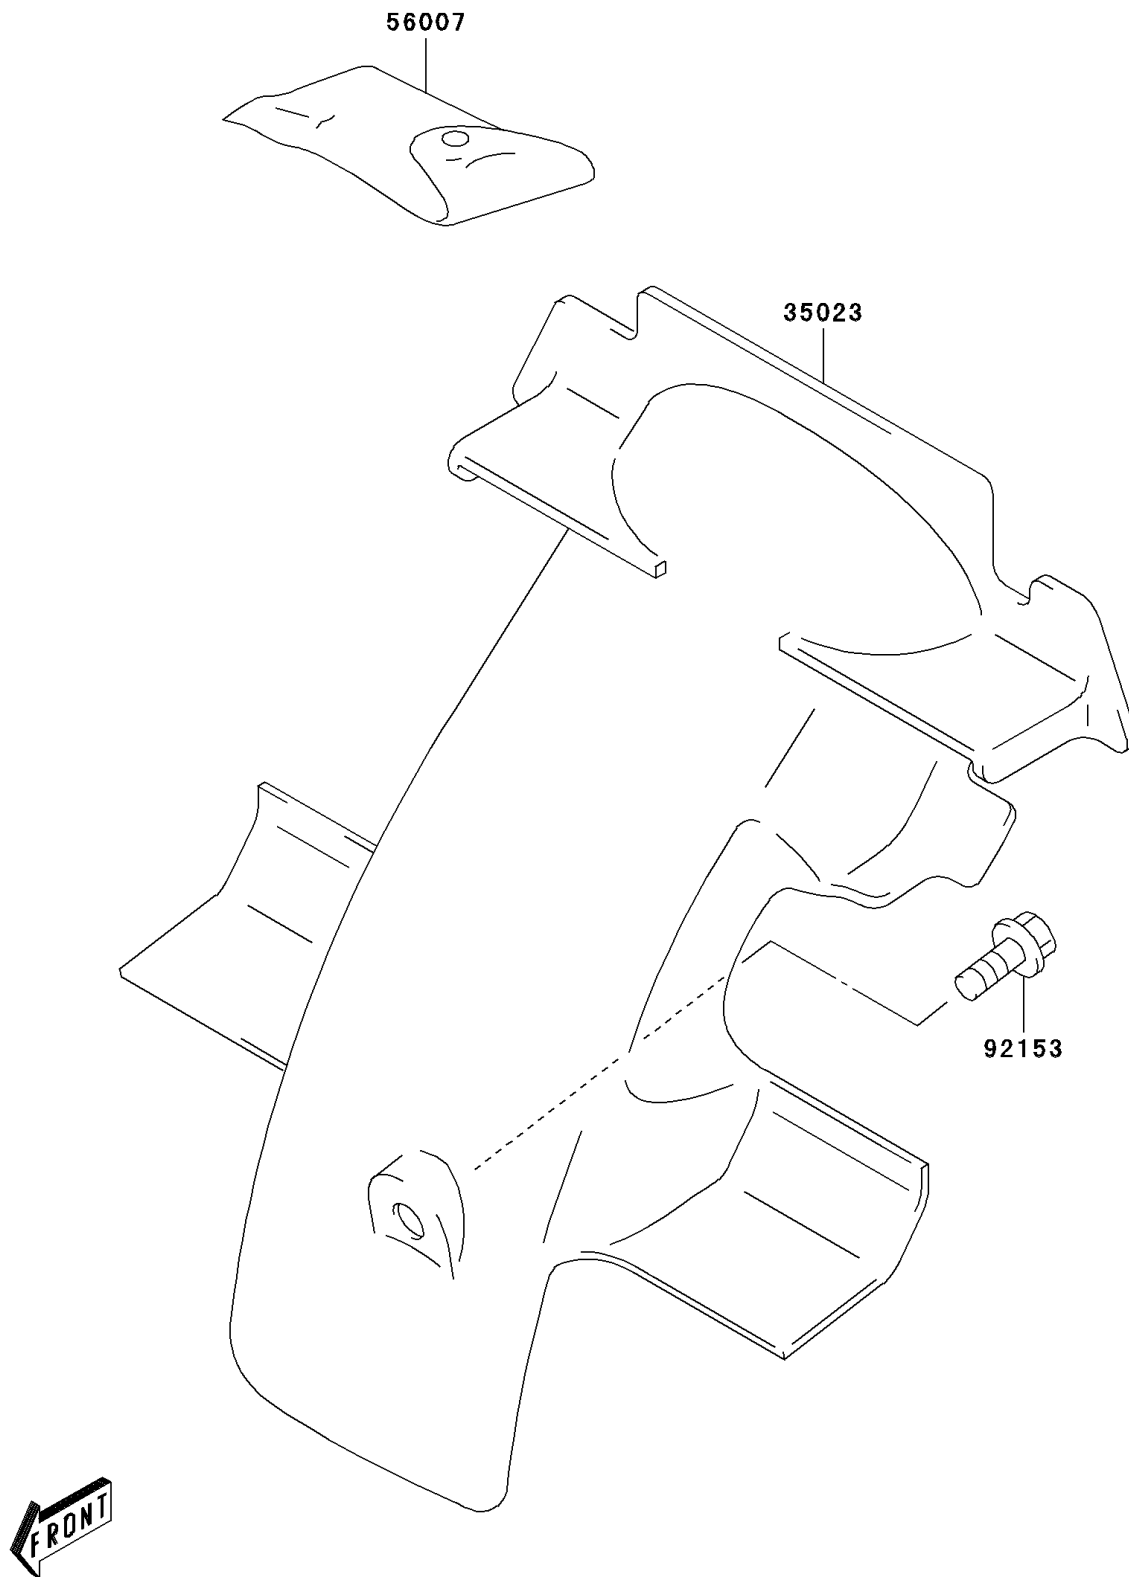

2005 KDX50

PARTS DIAGRAM

Rear Fender(s)

Kawasaki

Let the Good Times Roll®

F2172

2005 KDX50

PARTS LIST

Rear Fender(s)

ITEM NAME

PART NUMBER

QUANTITY
