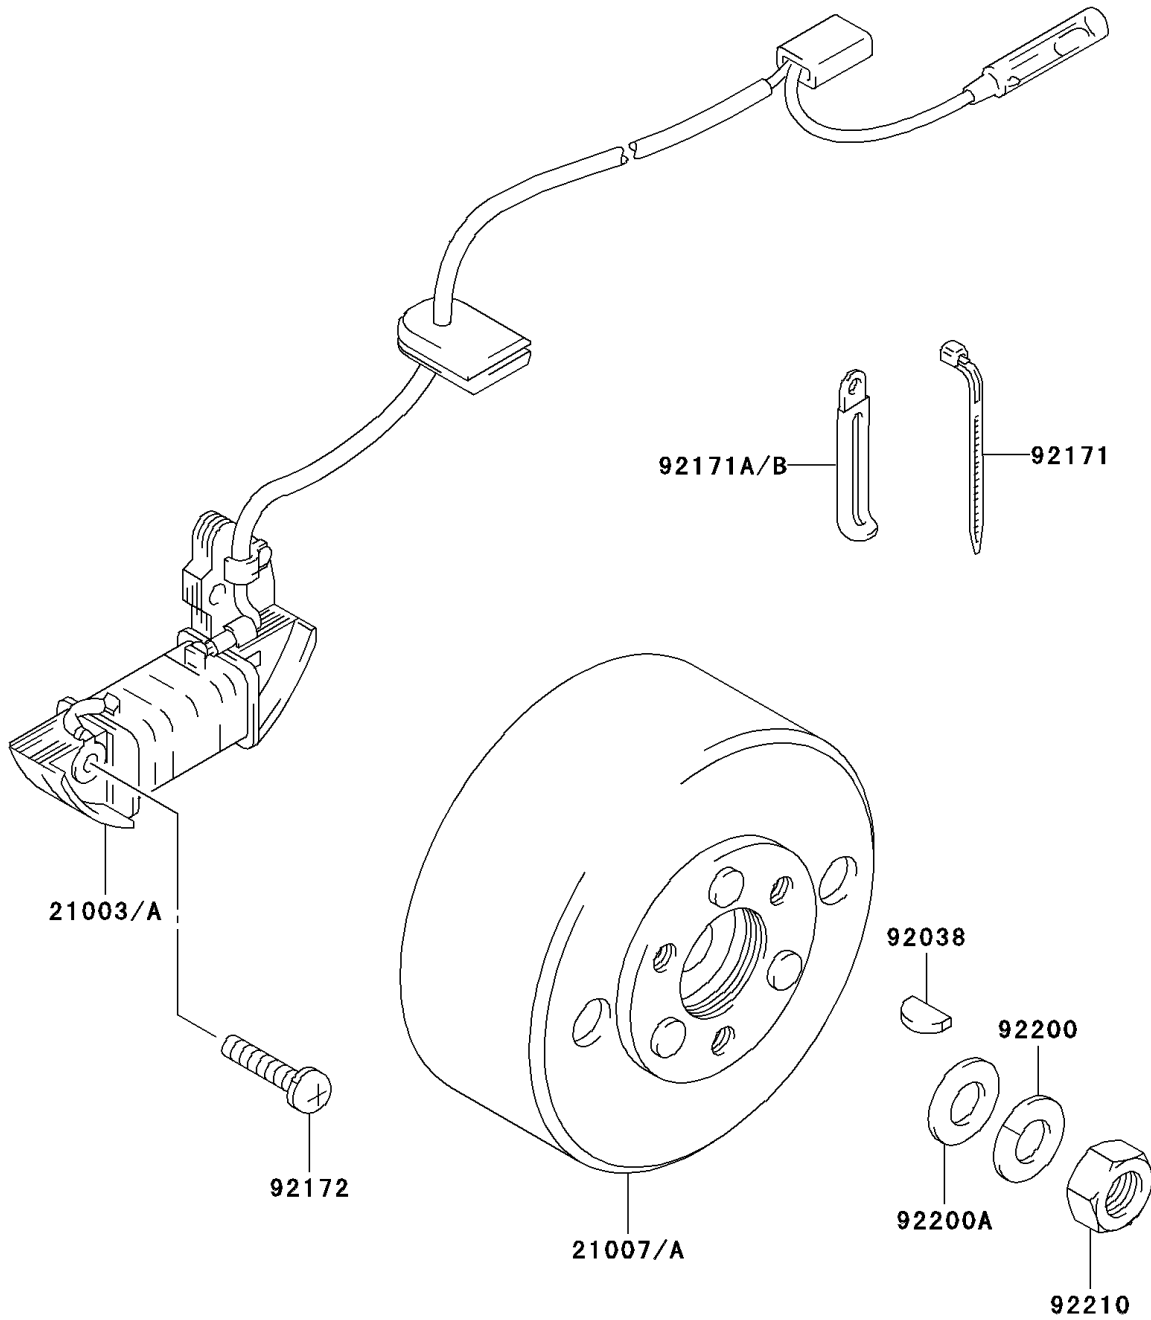

2005 KDX50

PARTS DIAGRAM

Generator

E1810

2005 KDX50

PARTS LIST

Generator

ITEM NAME

PART NUMBER

QUANTITY
