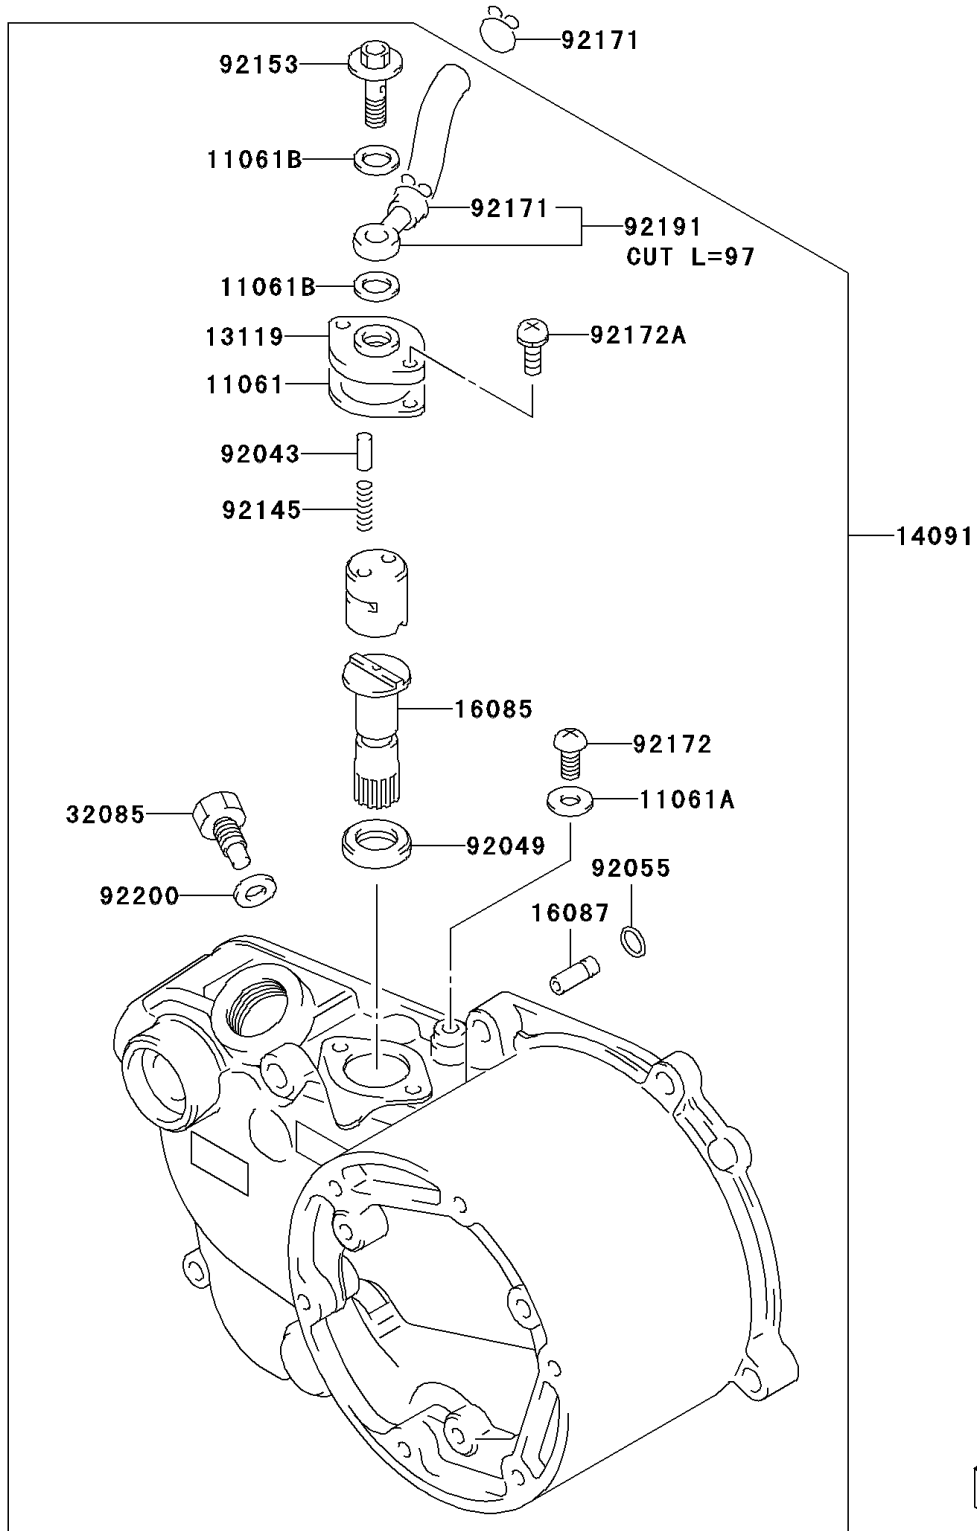

2005 KDX50

PARTS DIAGRAM

Oil Pump

E1710

2005 KDX50

PARTS LIST

Oil Pump

ITEM NAME

PART NUMBER

QUANTITY
