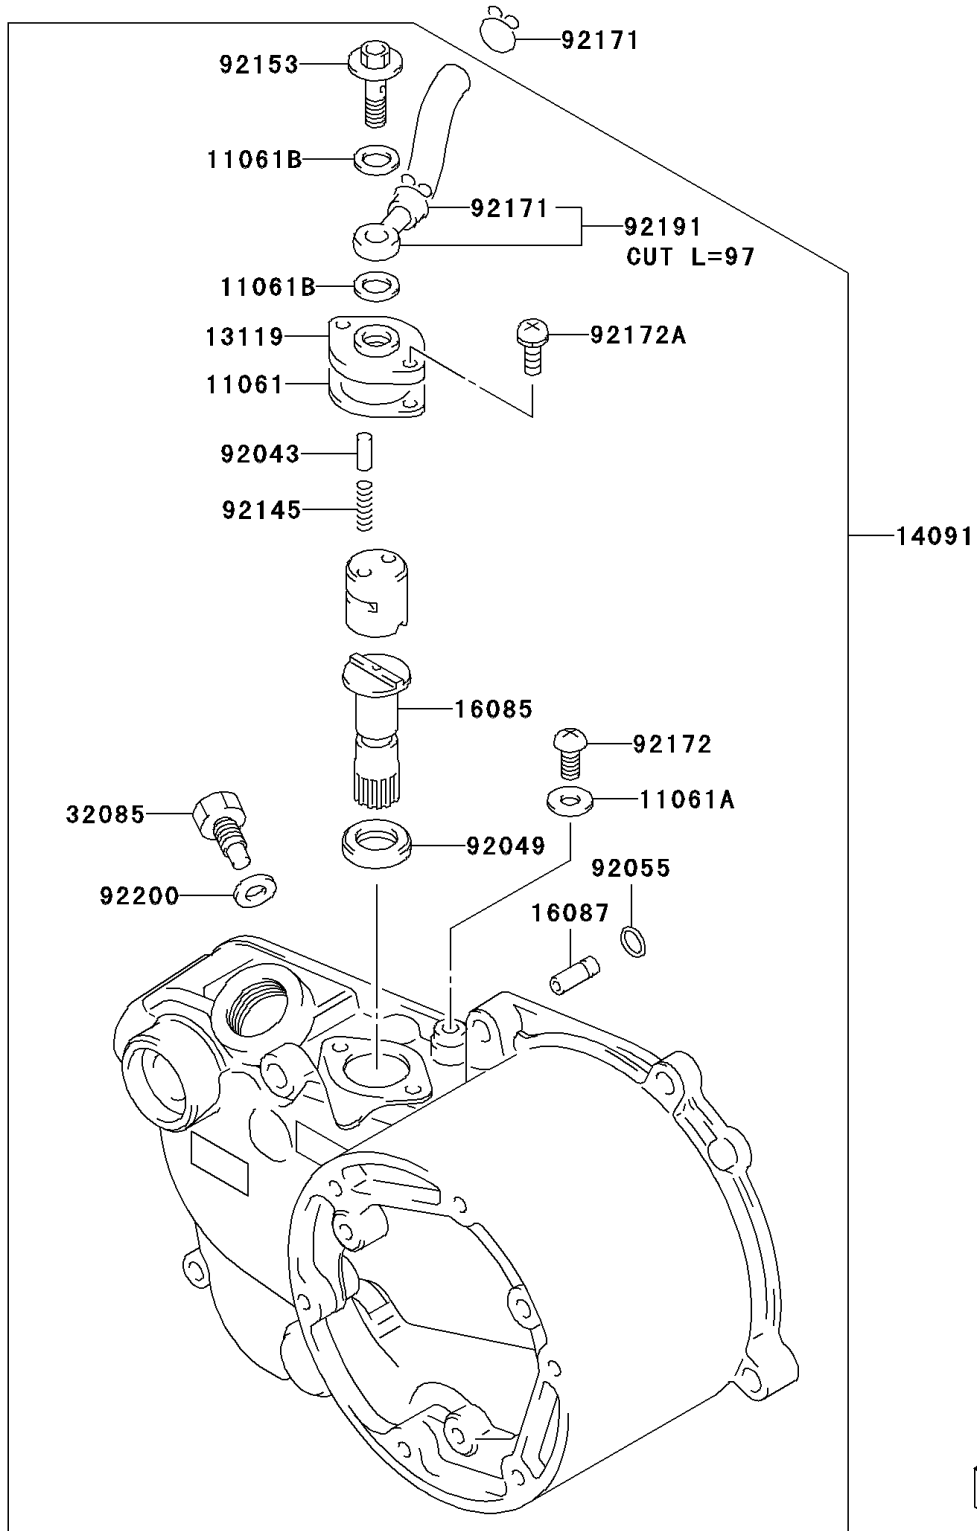

2003 KDX50

PARTS DIAGRAM

Oil Pump

E1710

2003 KDX50

PARTS LIST

Oil Pump

Kawasaki

Let the Good Times Roll®

ITEM NAME

PART NUMBER

QUANTITY
