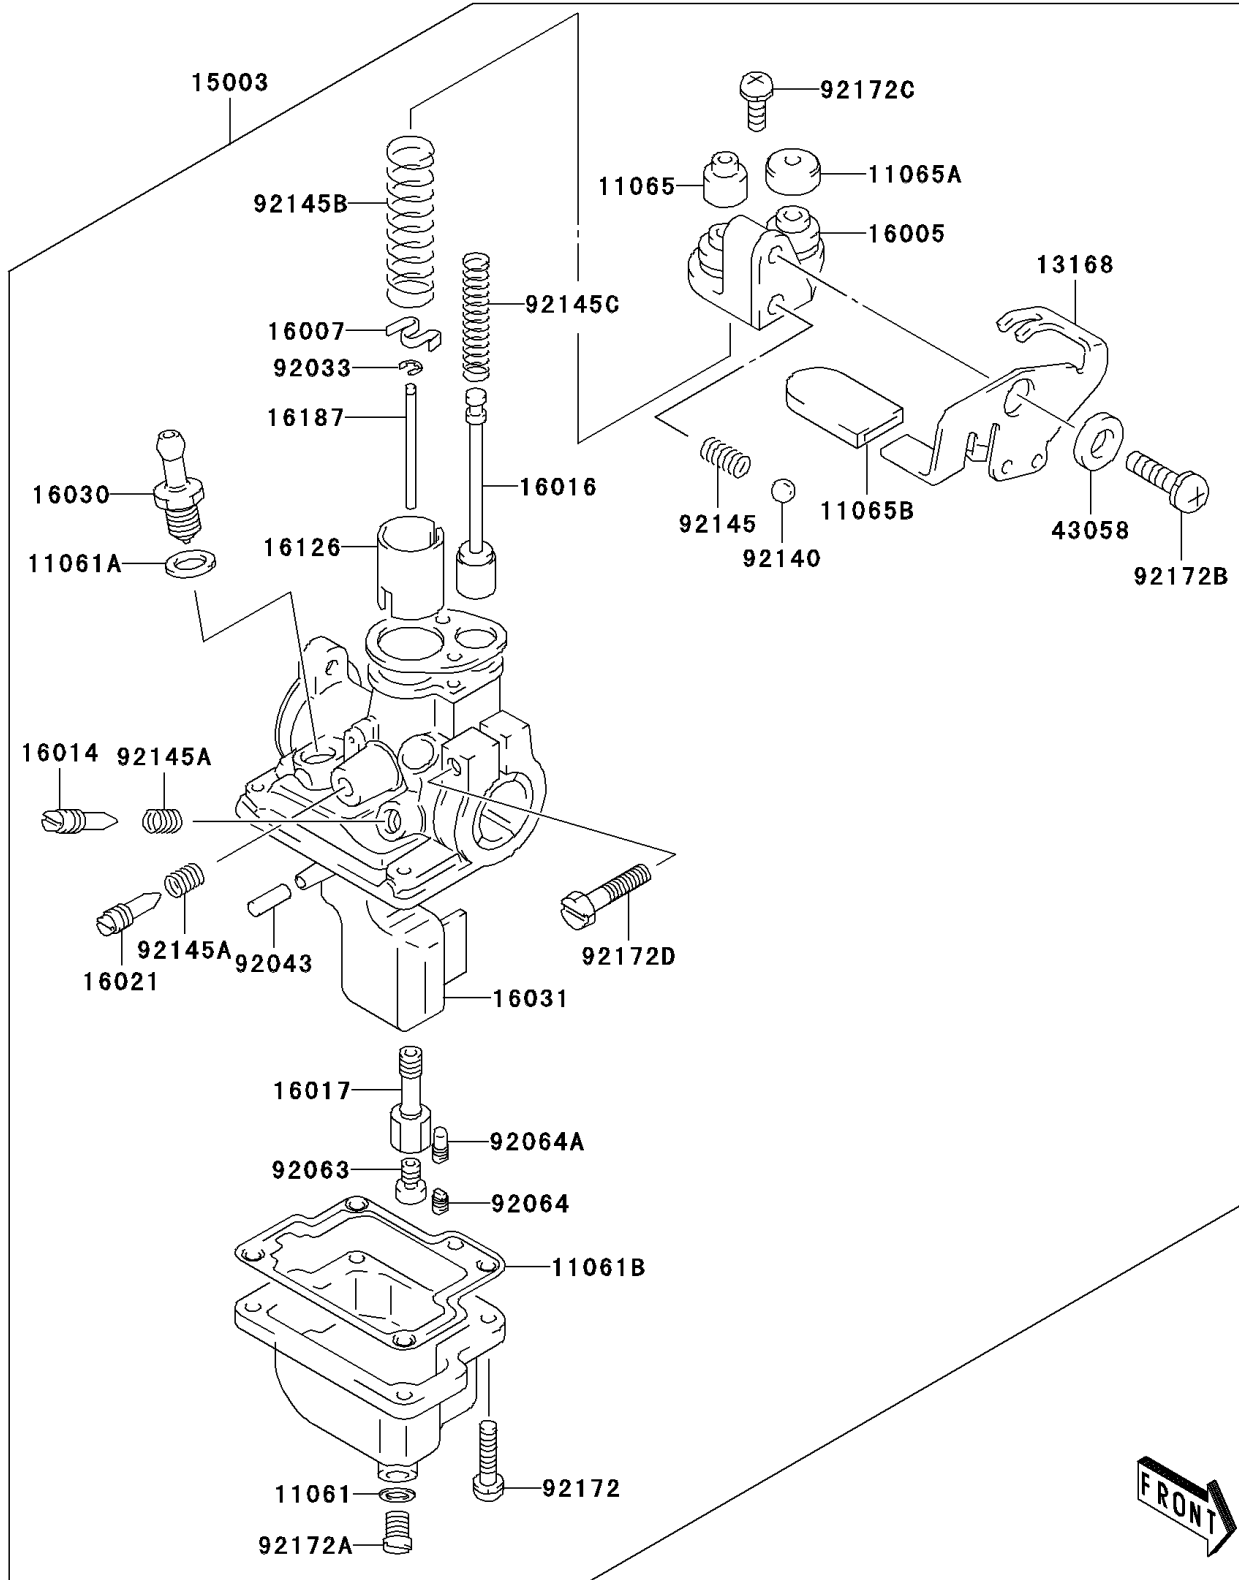

2005 KDX50

PARTS DIAGRAM

Carburetor

E1611

2005 KDX50

PARTS LIST

Carburetor

Kawasaki

Let the Good Times Roll®

ITEM NAME

PART NUMBER

QUANTITY
