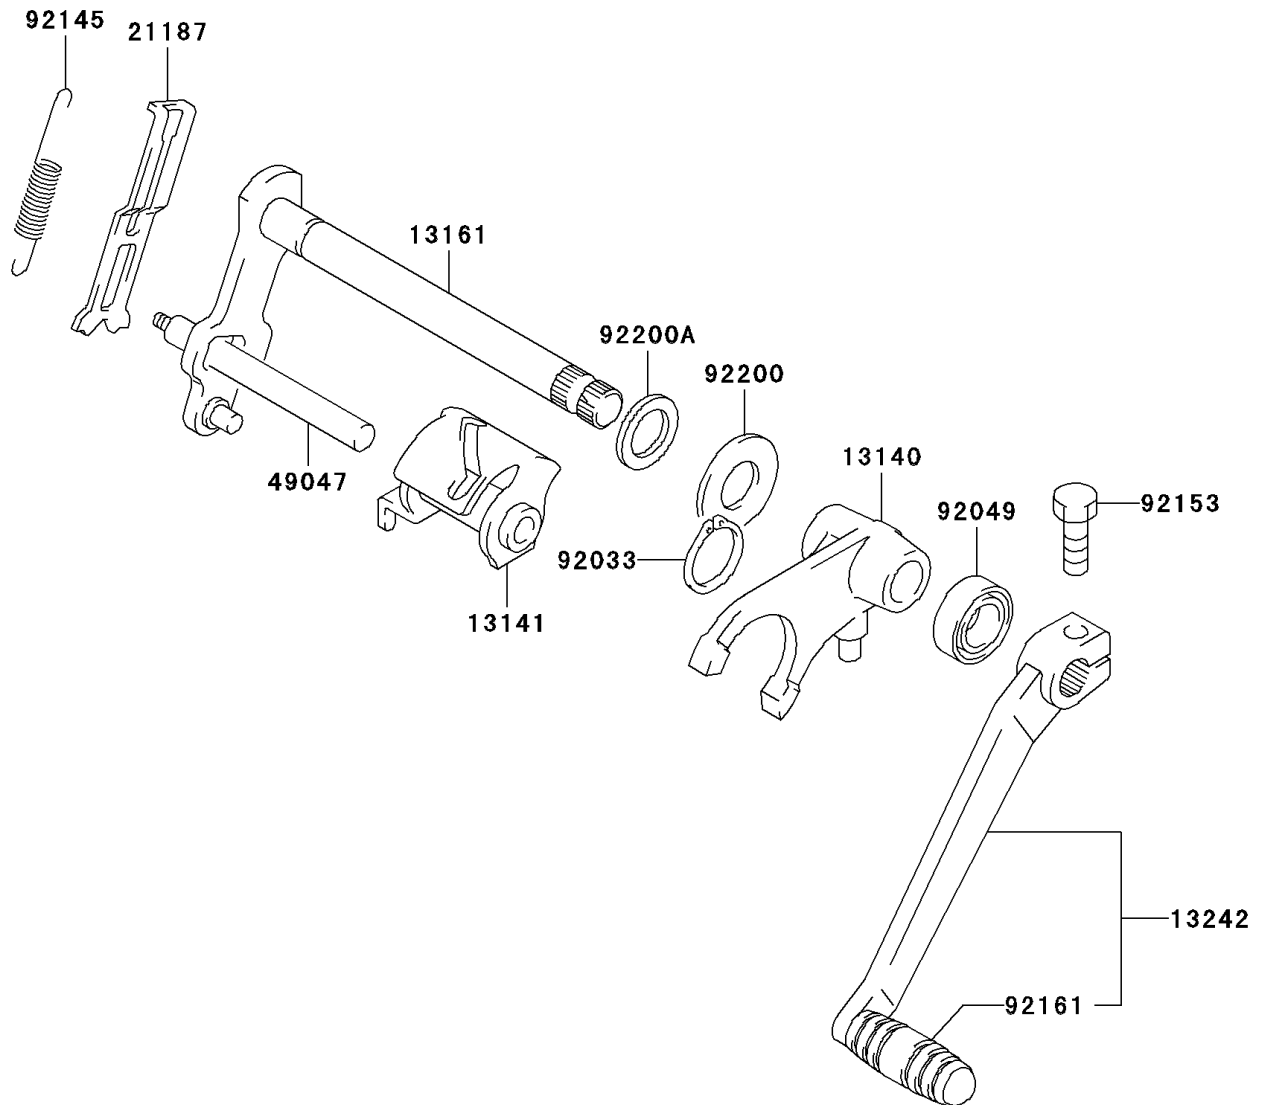

2005 KDX50

PARTS DIAGRAM

Gear Change Mechanism

E1370

2005 KDX50

PARTS LIST

Gear Change Mechanism

Kawasaki

Let the Good Times Roll®

ITEM NAME

PART NUMBER

QUANTITY
