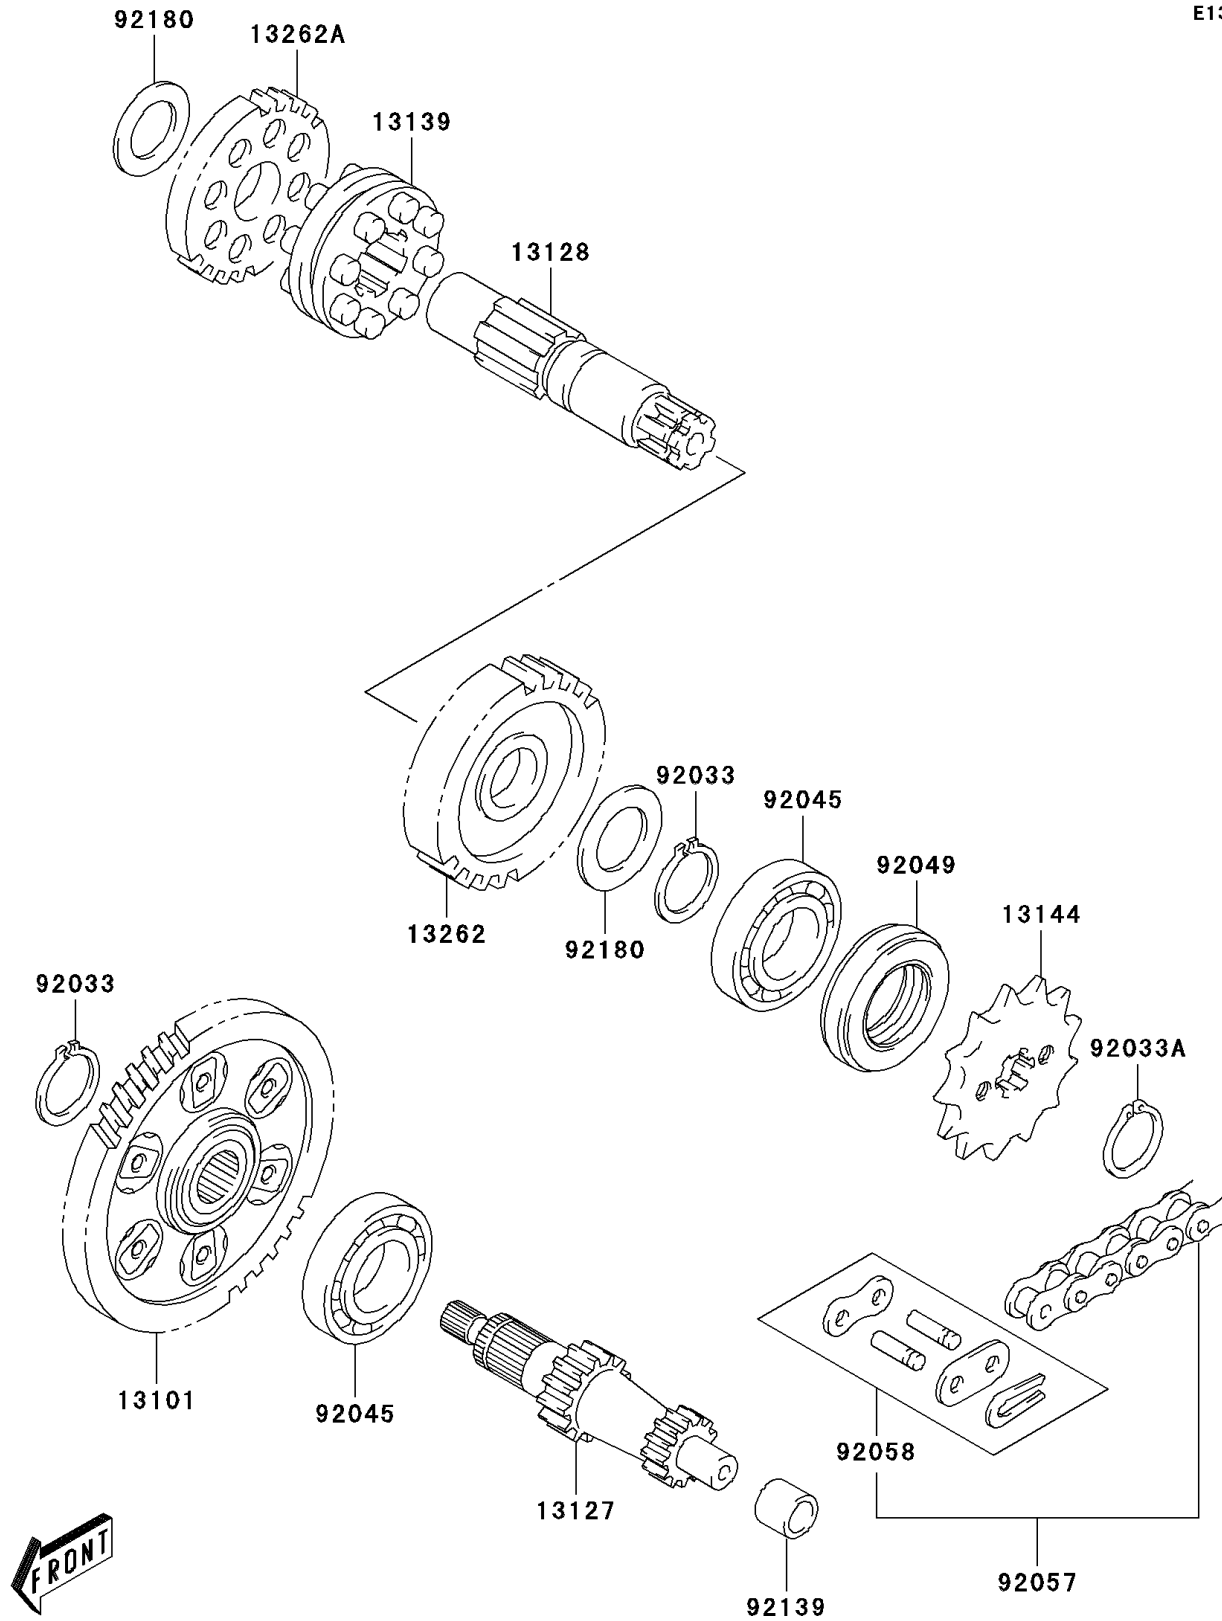

2005 KDX50

PARTS DIAGRAM

Transmission

E1361

2005 KDX50

PARTS LIST

Transmission

Kawasaki

Let the Good Times Roll®

ITEM NAME

PART NUMBER

QUANTITY
