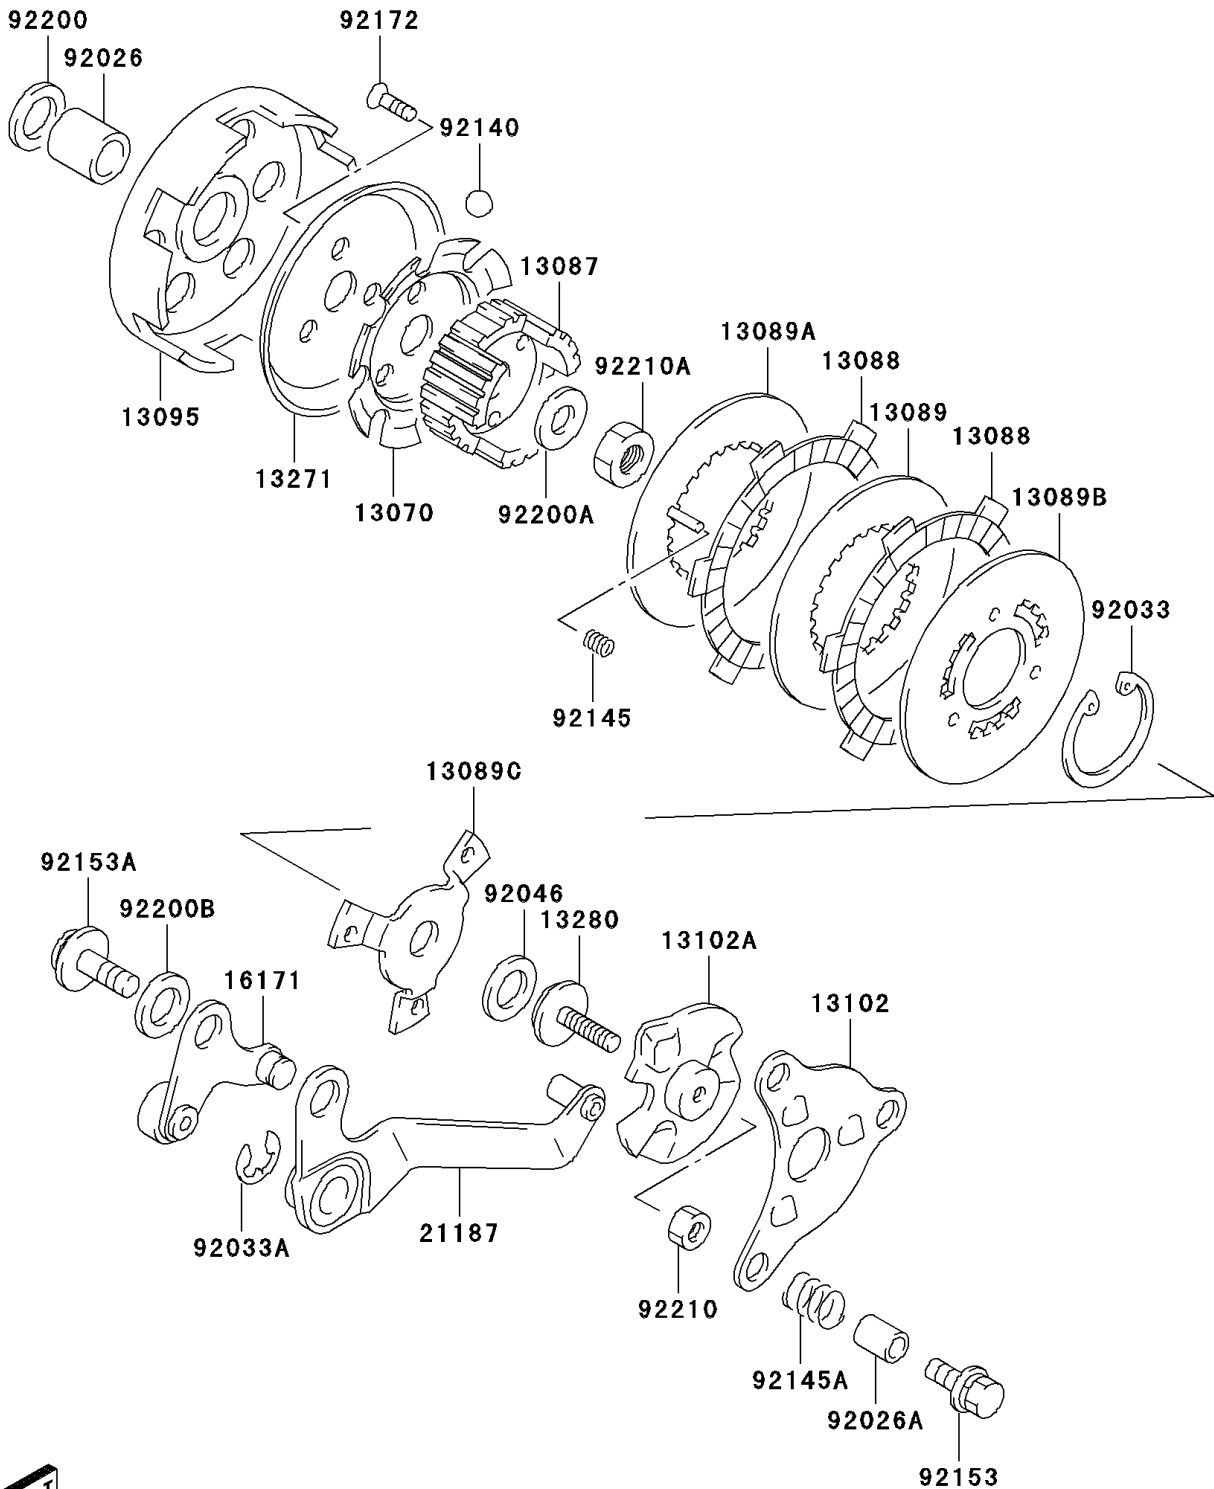

2005 KDX50

PARTS DIAGRAM

Clutch

E1350

2005 KDX50

PARTS LIST

Clutch

ITEM NAME

PART NUMBER

QUANTITY
