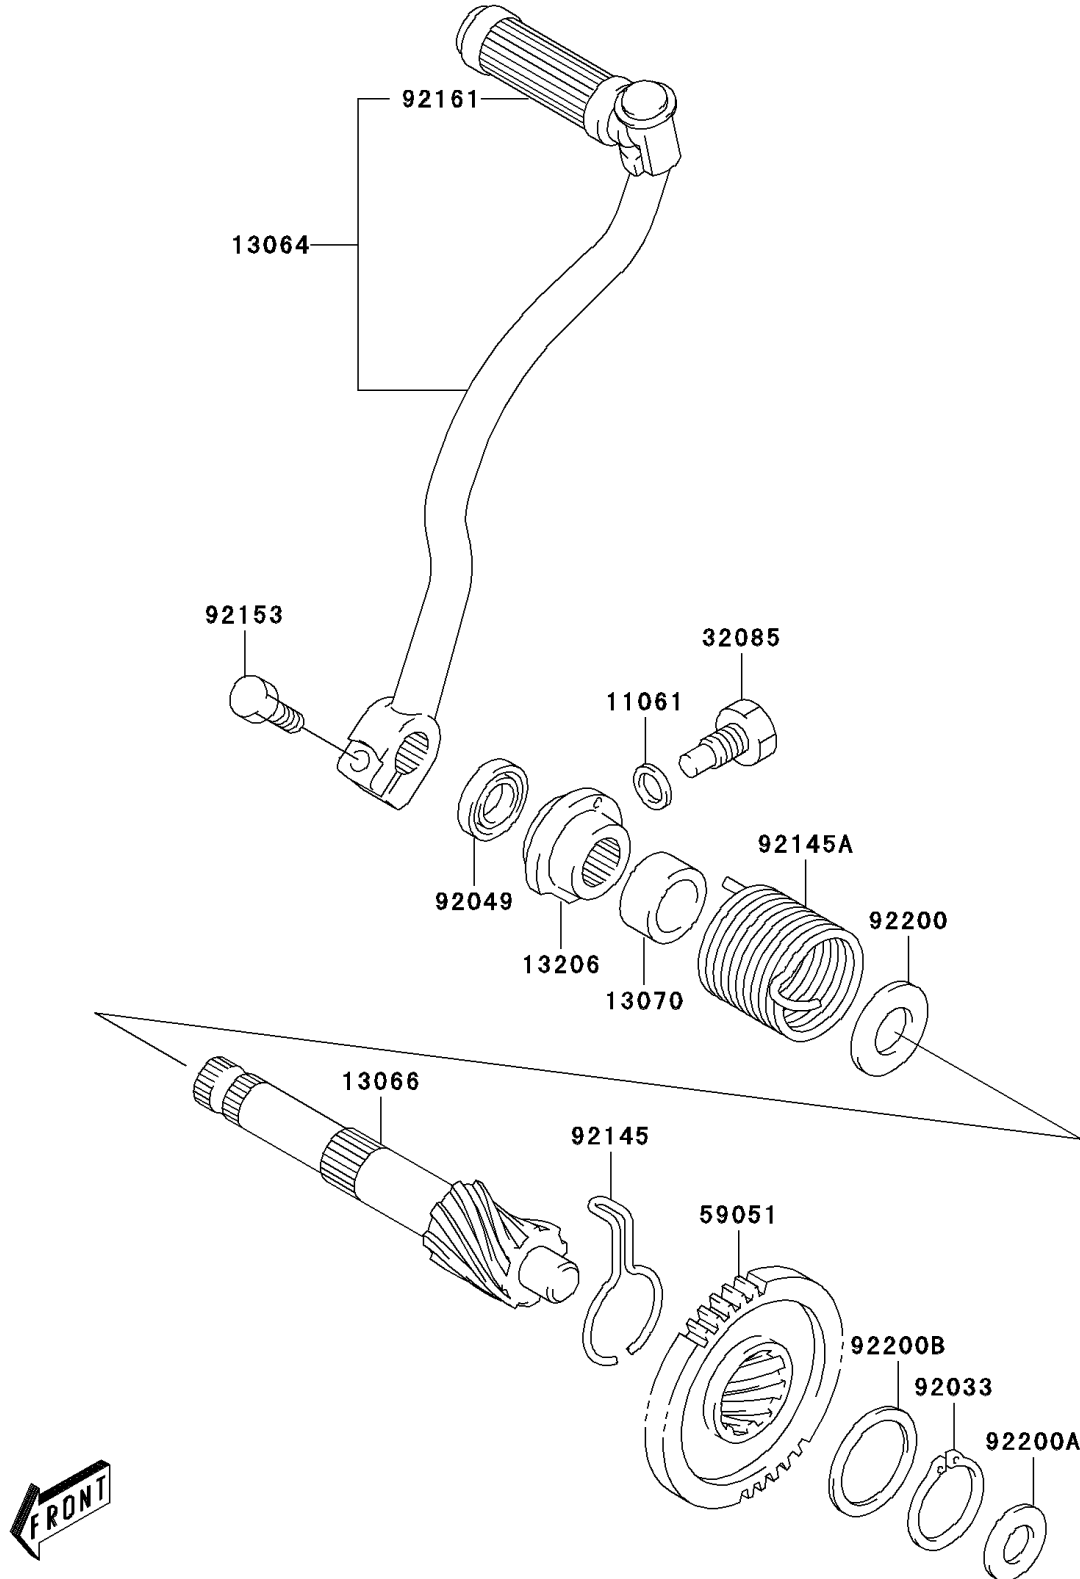

2005 KDX50

PARTS DIAGRAM

Kickstarter Mechanism

E1340

2005 KDX50

PARTS LIST

Kickstarter Mechanism

Kawasaki

Let the Good Times Roll®

ITEM NAME

PART NUMBER

QUANTITY
