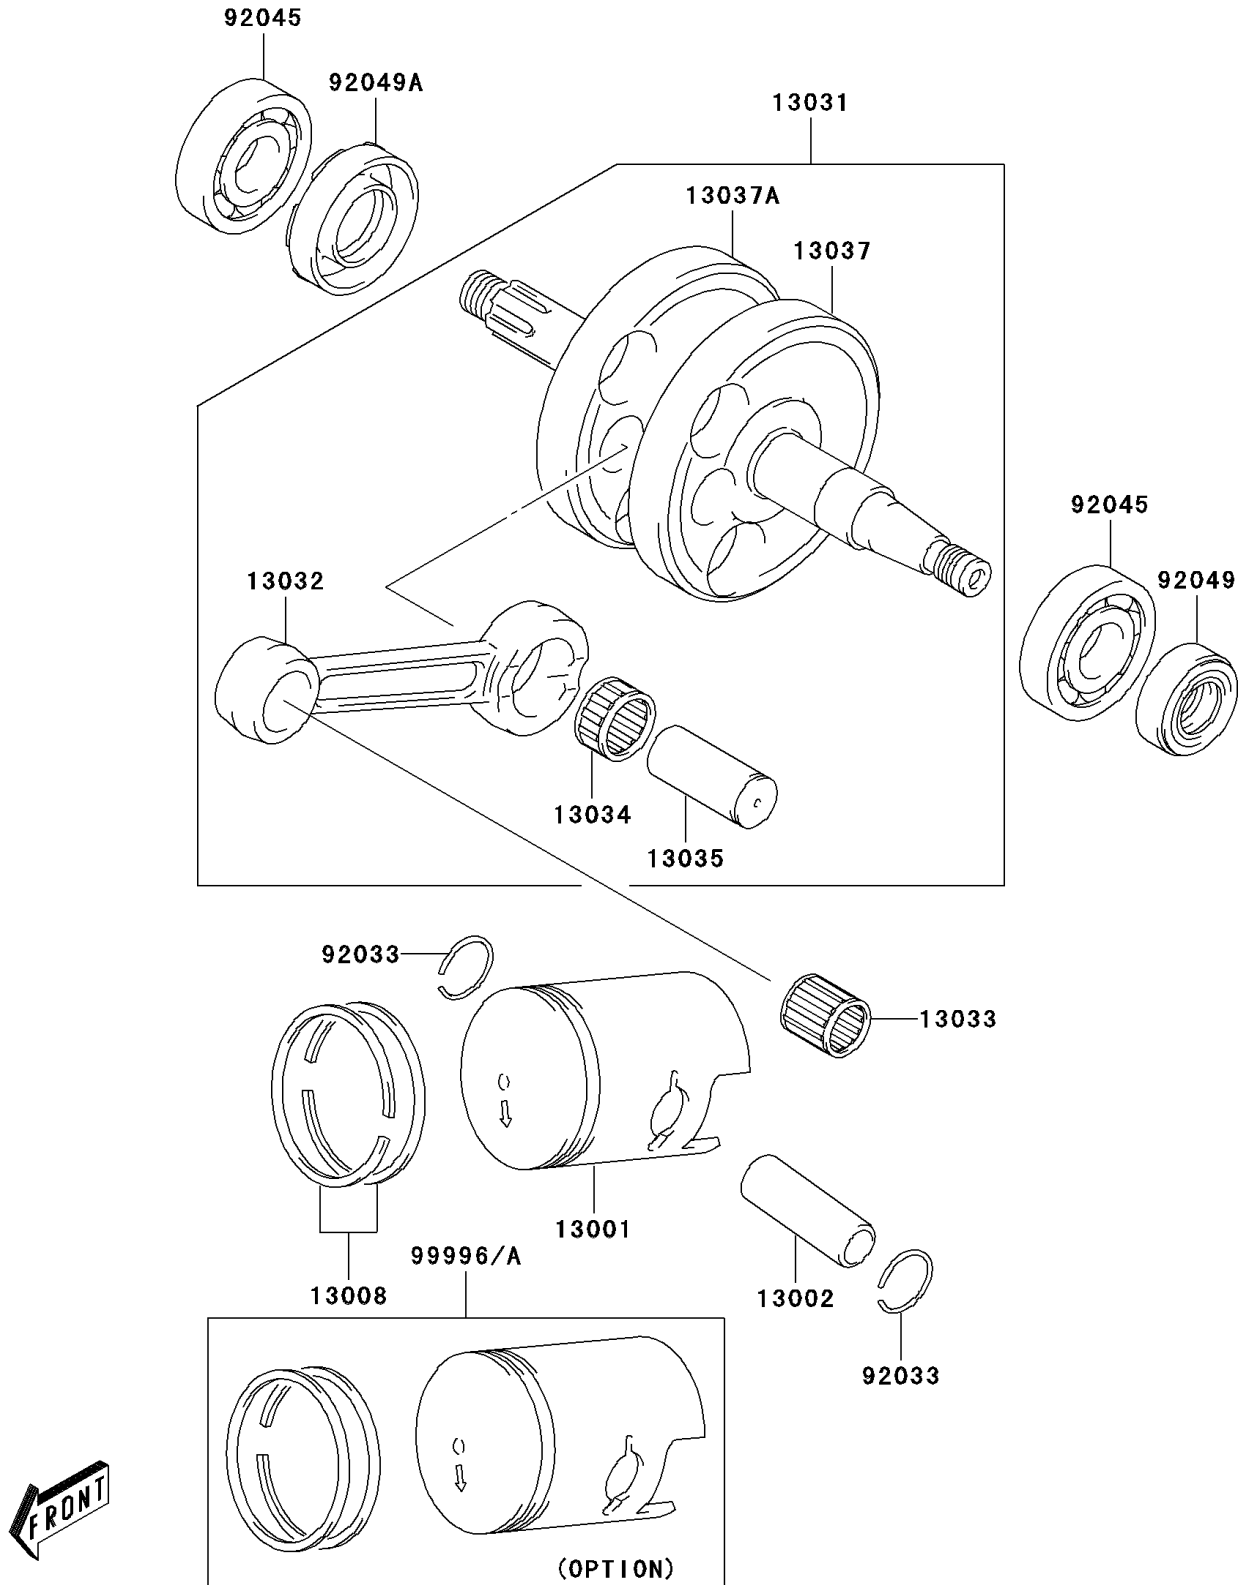

2005 KDX50

PARTS DIAGRAM

Crankshaft

E1321

2005 KDX50

PARTS LIST

Crankshaft

Kawasaki

Let the Good Times Roll®

ITEM NAME

PART NUMBER

QUANTITY
