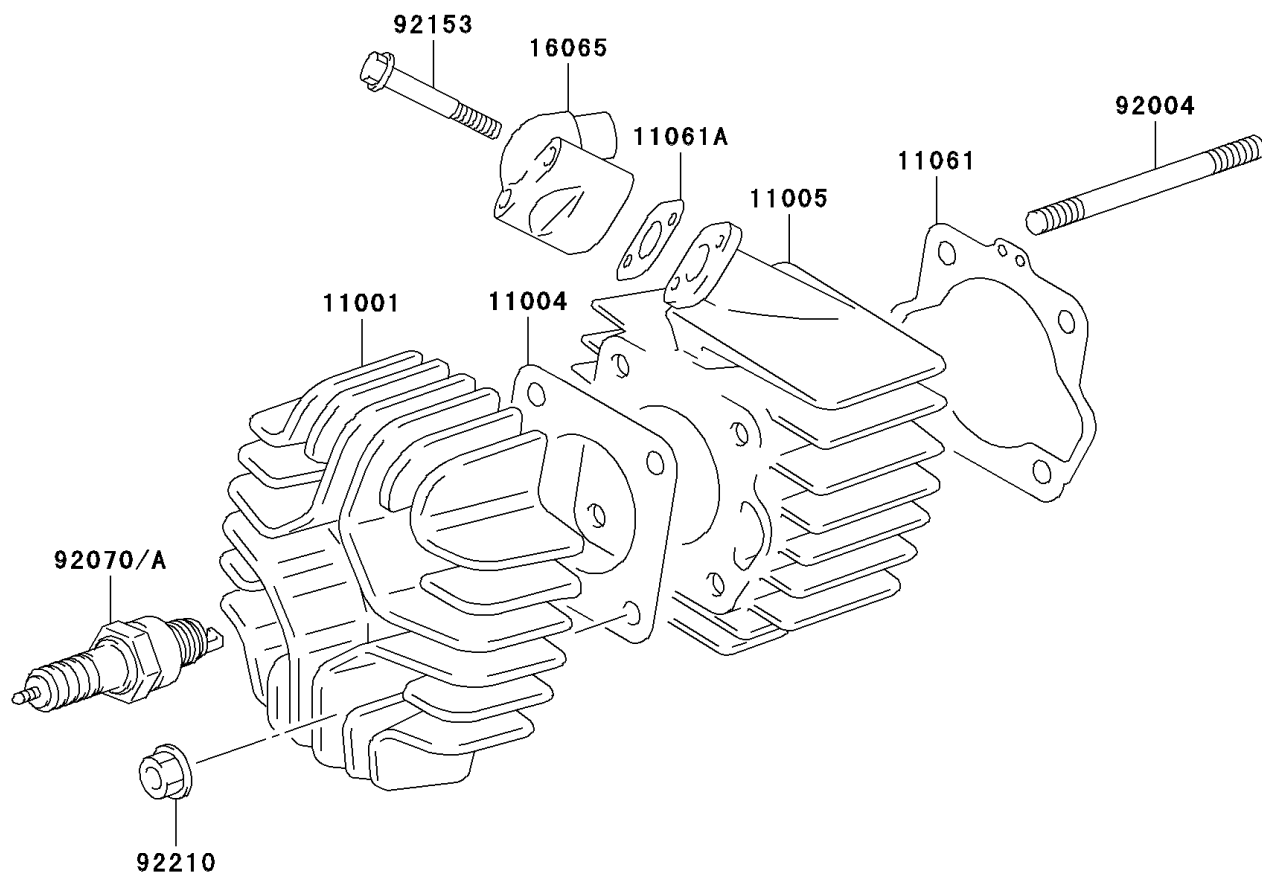

2005 KDX50

PARTS DIAGRAM

Cylinder Head/Cylinder

Kawasaki

Let the Good Times Roll®

E1110

2005 KDX50

PARTS LIST

Cylinder Head/Cylinder

ITEM NAME

PART NUMBER

QUANTITY
