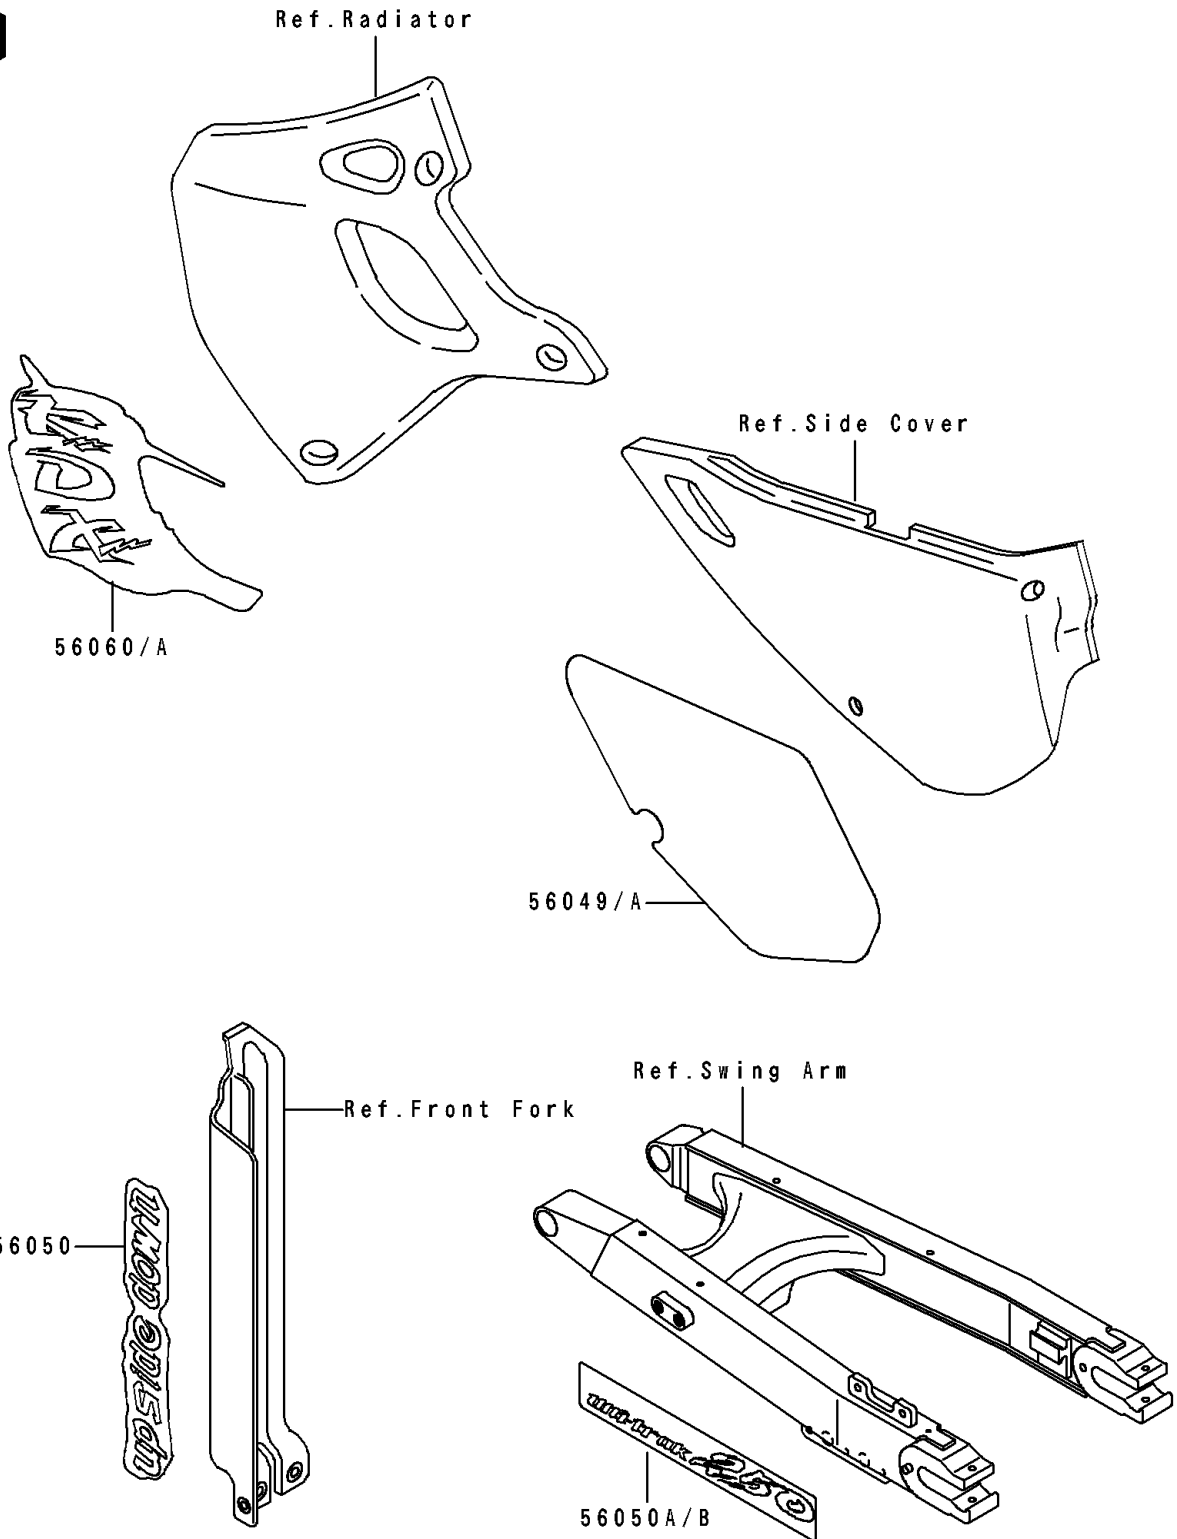

1993 KDX250

PARTS DIAGRAM

Decals(KDX250-D3)

F2861B

1993 KDX250

PARTS LIST

Decals(KDX250-D3)

ITEM NAME

PART NUMBER

QUANTITY
