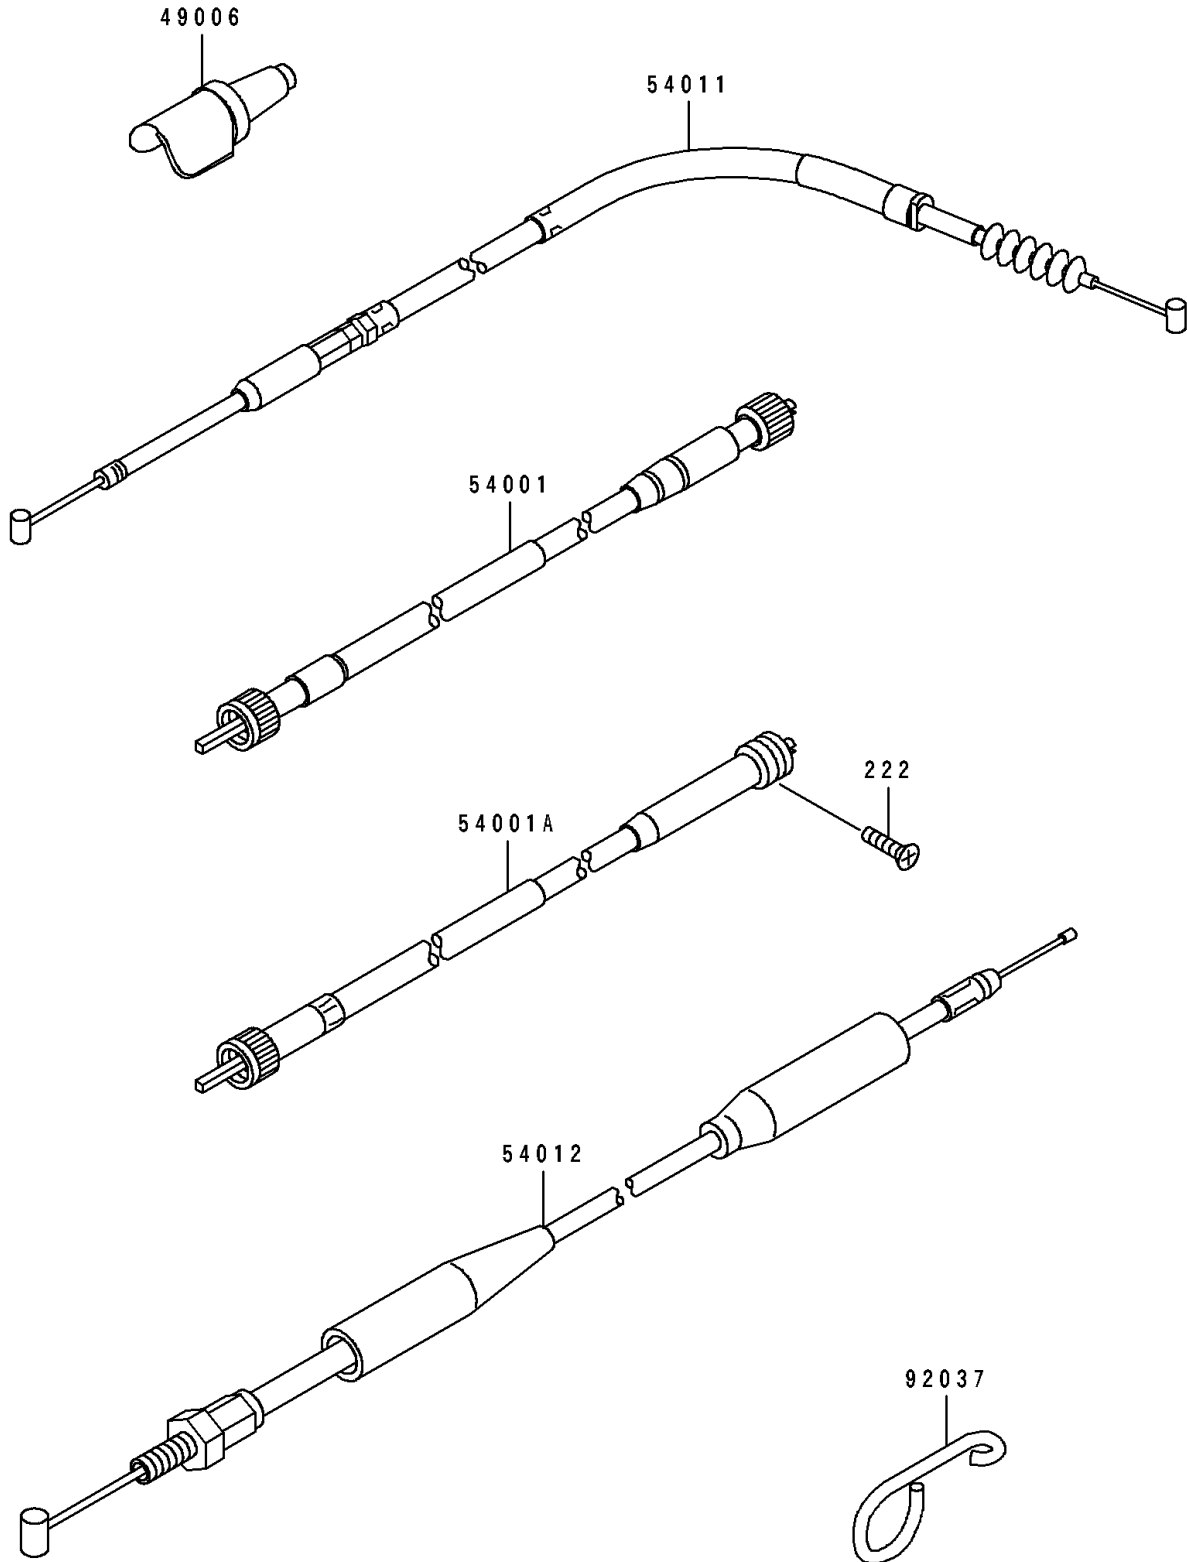

1993 KDX250

PARTS DIAGRAM

Cables

F 25 40

1993 KDX250

PARTS LIST

Cables

ITEM NAME

PART NUMBER

QUANTITY
