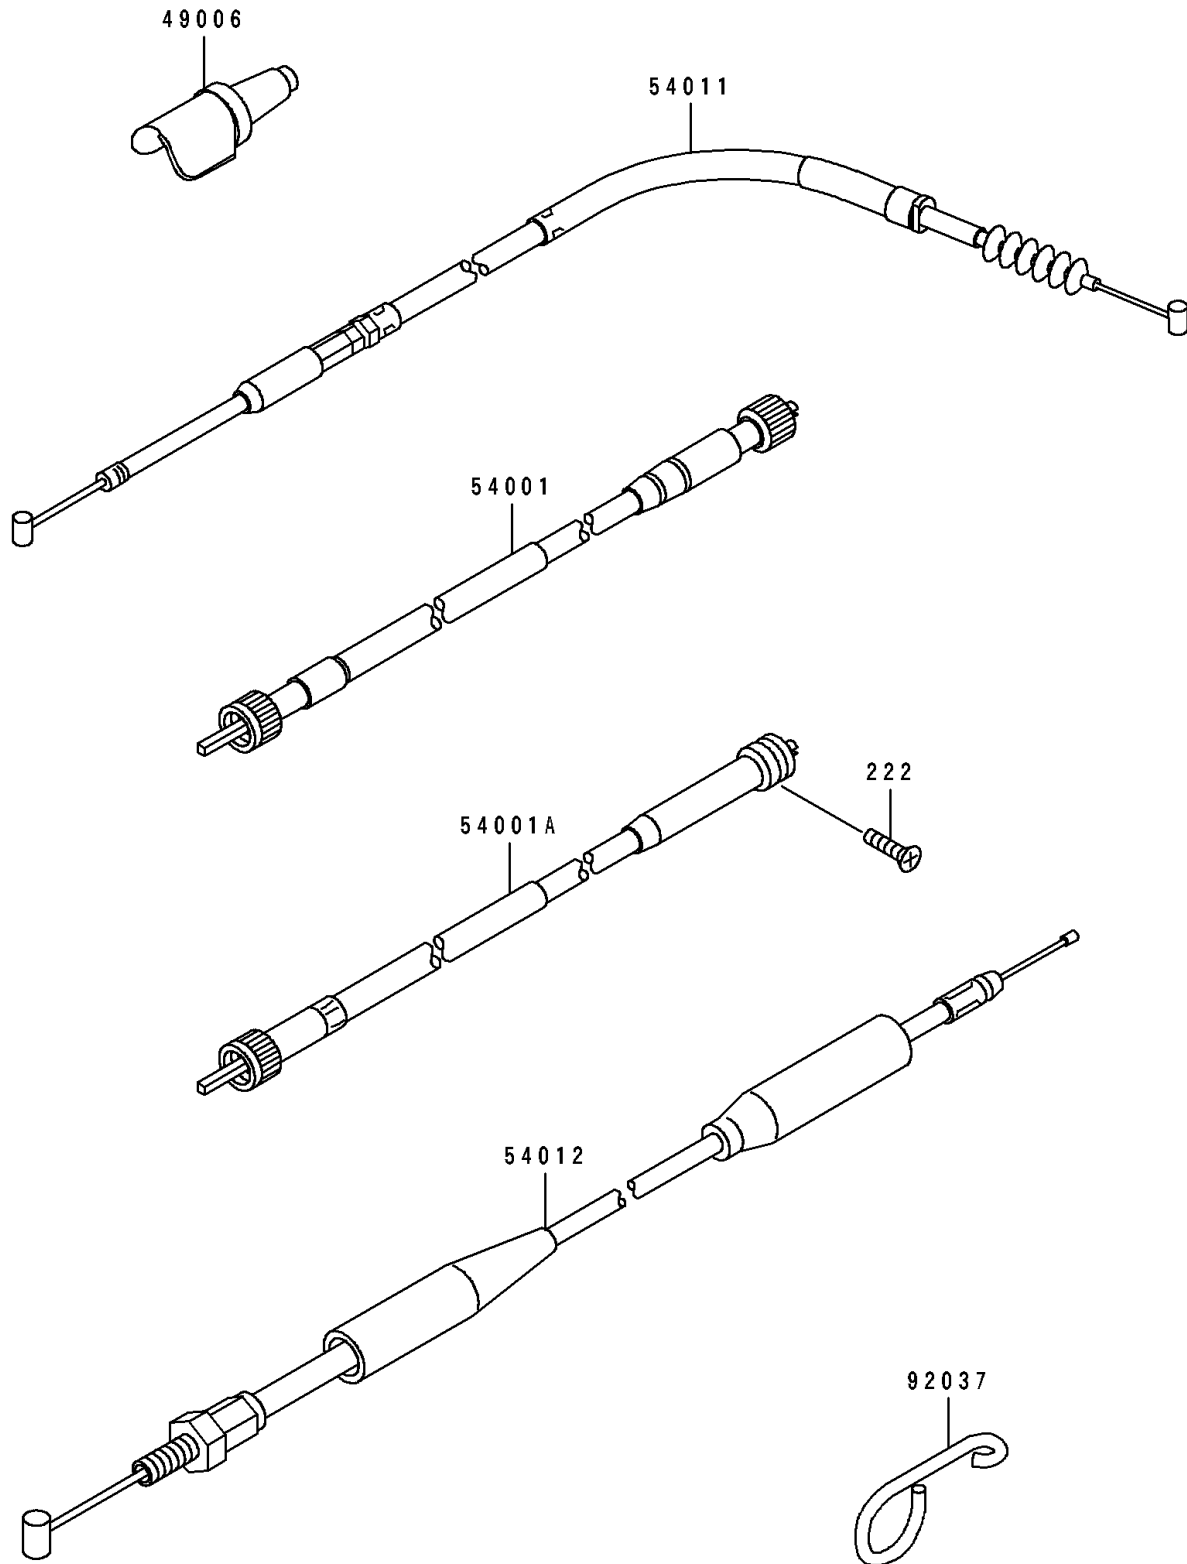

1991 KDX250

PARTS DIAGRAM

Cables

F 25 40

1991 KDX250

PARTS LIST

Cables

ITEM NAME

PART NUMBER

QUANTITY
