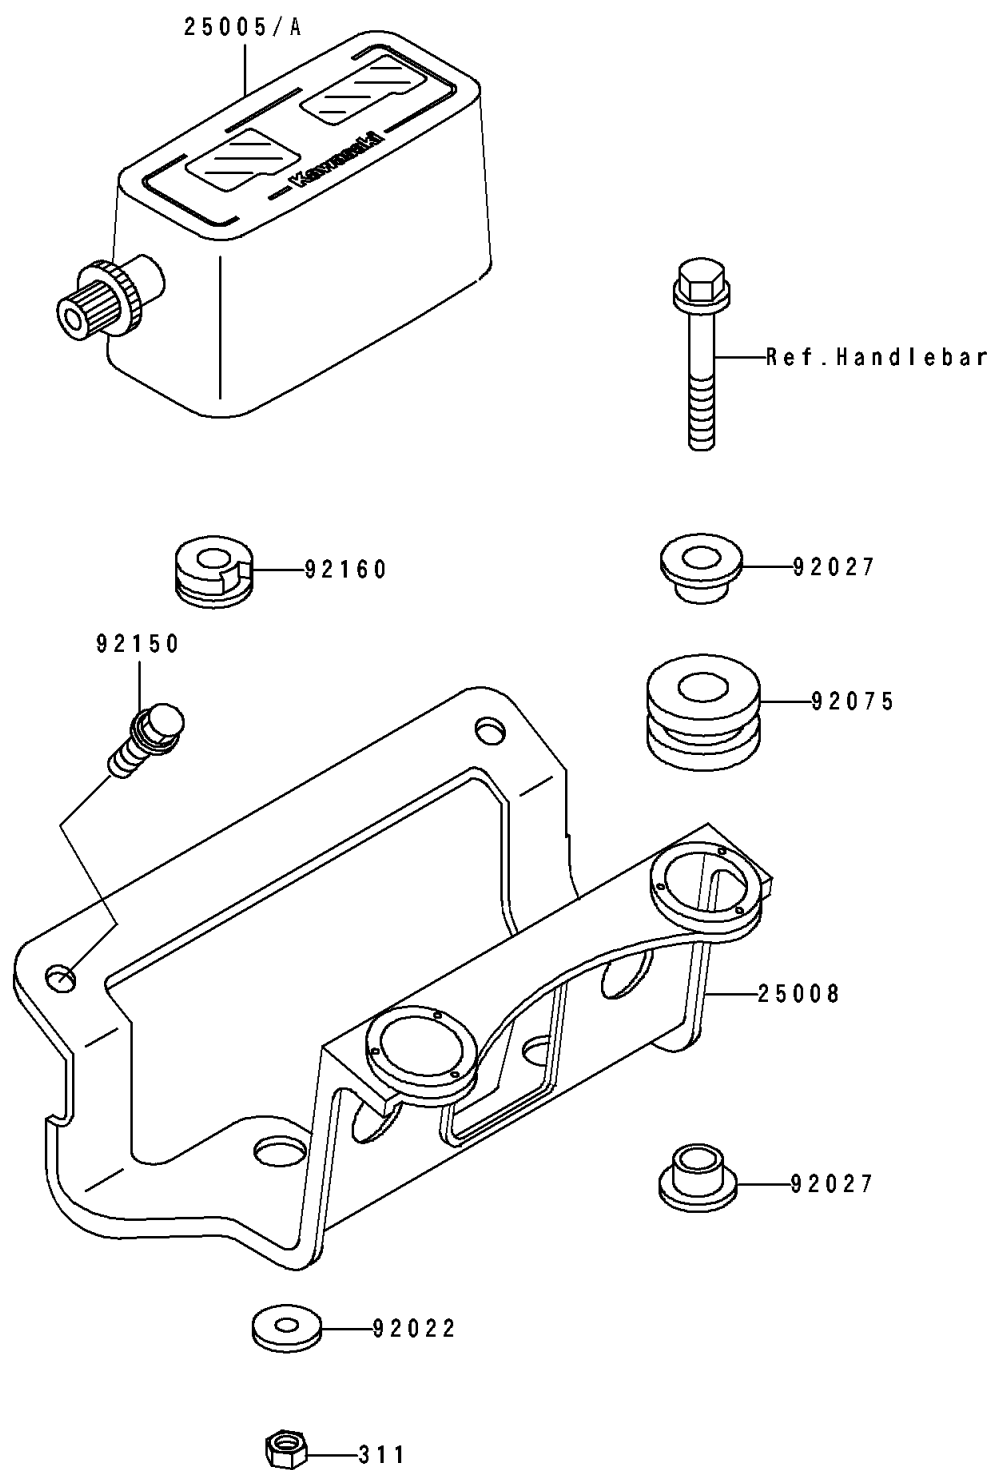

1991 KDX250

PARTS DIAGRAM

Meter

Kawasaki

Let the Good Times Roll®

F2530

1991 KDX250

PARTS LIST

Meter

| ITEM NAME | PART NUMBER | QUANTITY |
|--------------------------------------|-------------|----------|
| SPEEDOMETER,TRIP(MILE) (Ref # 25005) | 25005-1496 | 1 |
| SPEEDOMETER,TRIP(KM) (Ref # 25005A) | 25005-1497 | 1 |
| BRACKET-METER (Ref # 25008) | 25008-1159 | 1 |
| WASHER,5.2X16X1.2 (Ref # 92022) | 92022-263 | 2 |
| COLLAR,METER BRACKET (Ref # 92027) | 92027-1585 | 4 |
| DAMPER (Ref # 92075) | 92075-013 | 2 |
| BOLT,6X14 (Ref # 92150) | 92150-1340 | 2 |
| DAMPER (Ref # 92160) | 92160-1110 | 2 |
| NUT-HEX (Ref # 311) | 311B0500 | 2 |