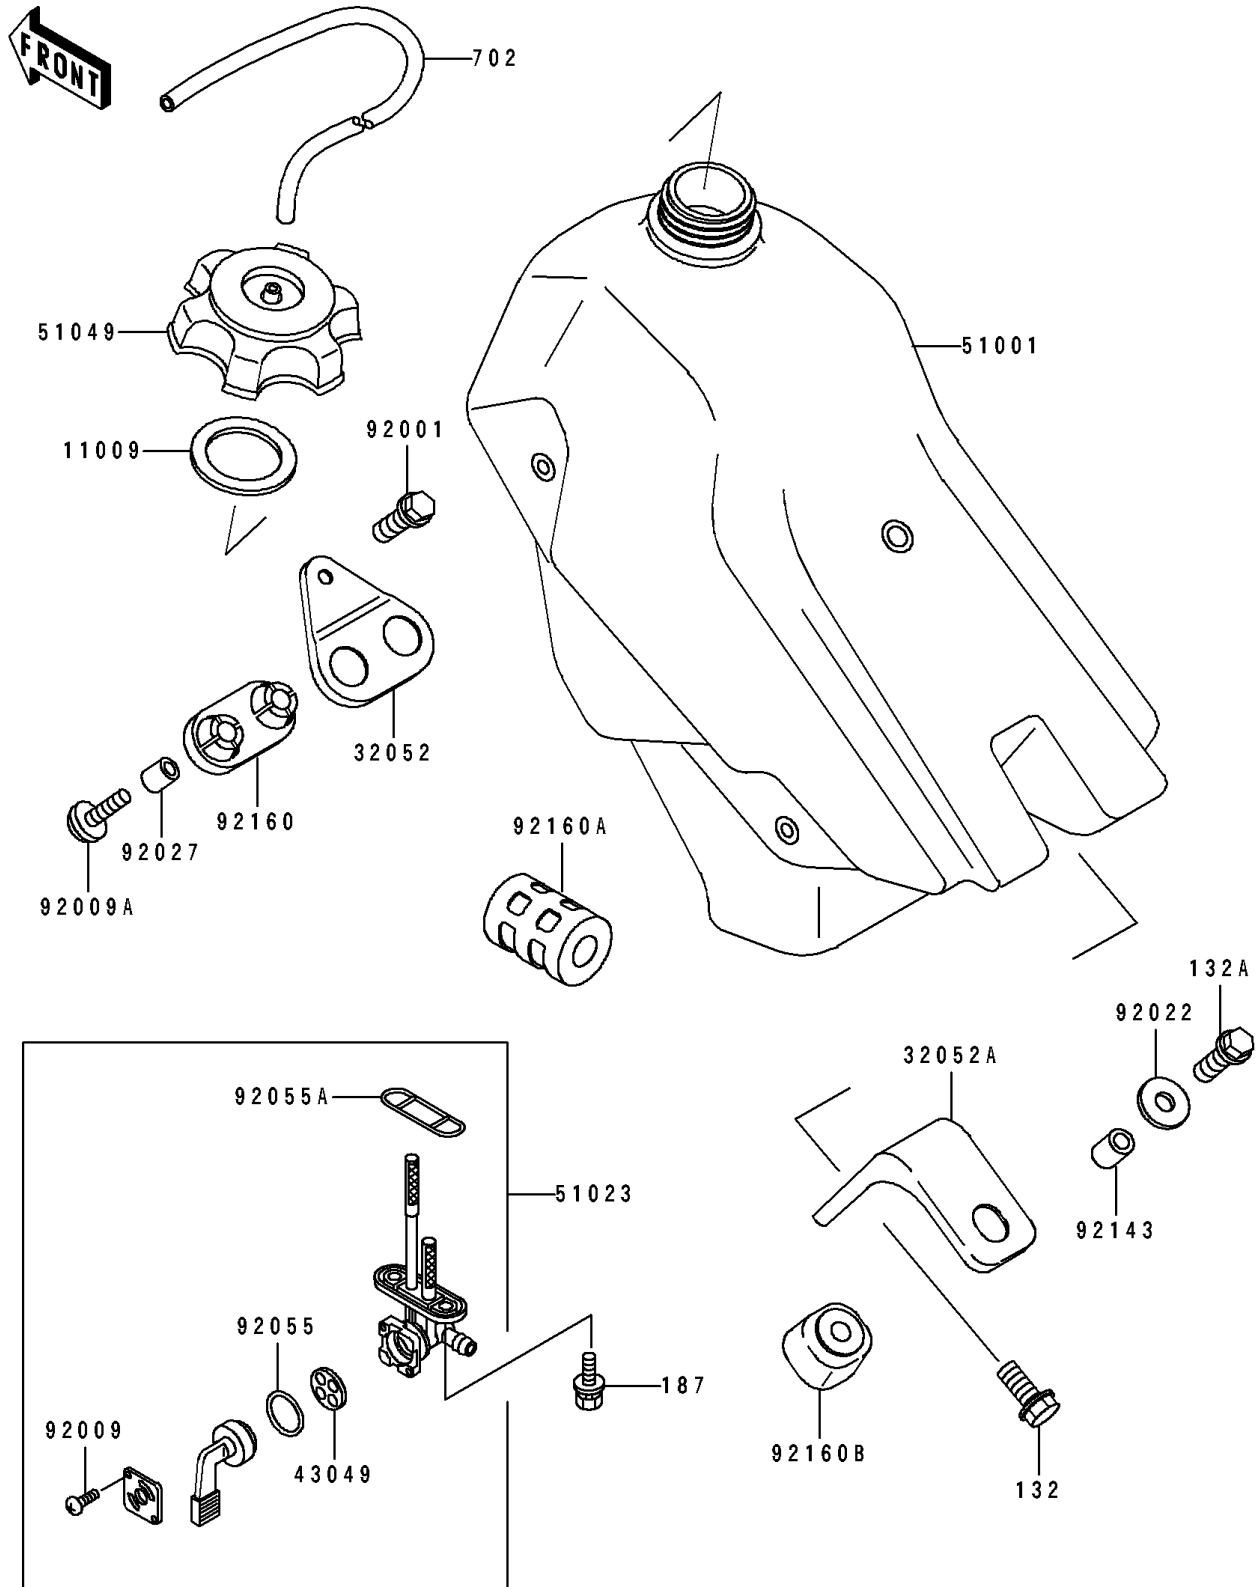

1993 KDX250

PARTS DIAGRAM

Fuel Tank

F2410

1993 KDX250

PARTS LIST

Fuel Tank

ITEM NAME

PART NUMBER

QUANTITY
