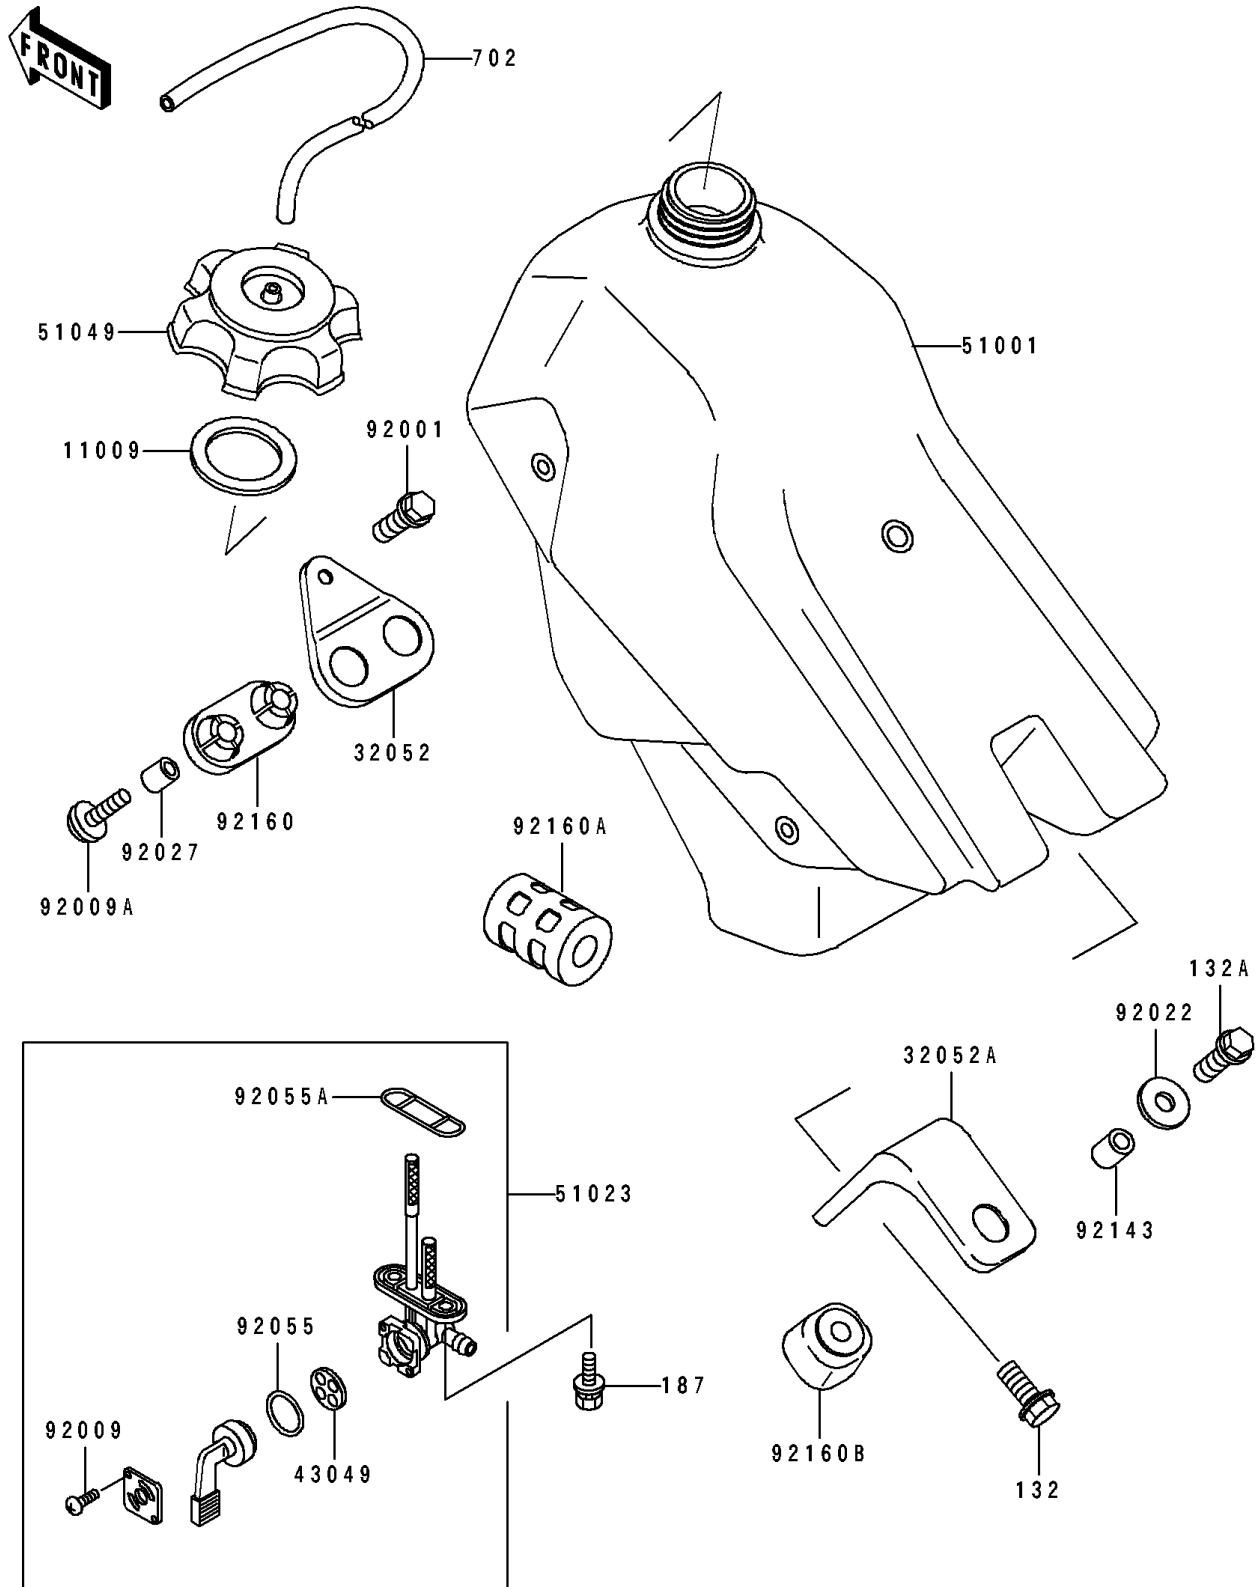

1993 KDX250

PARTS DIAGRAM

Fuel Tank

F2410

1993 KDX250

PARTS LIST

Fuel Tank

ITEM NAME	PART NUMBER	QUANTITY
-----------	-------------	----------
