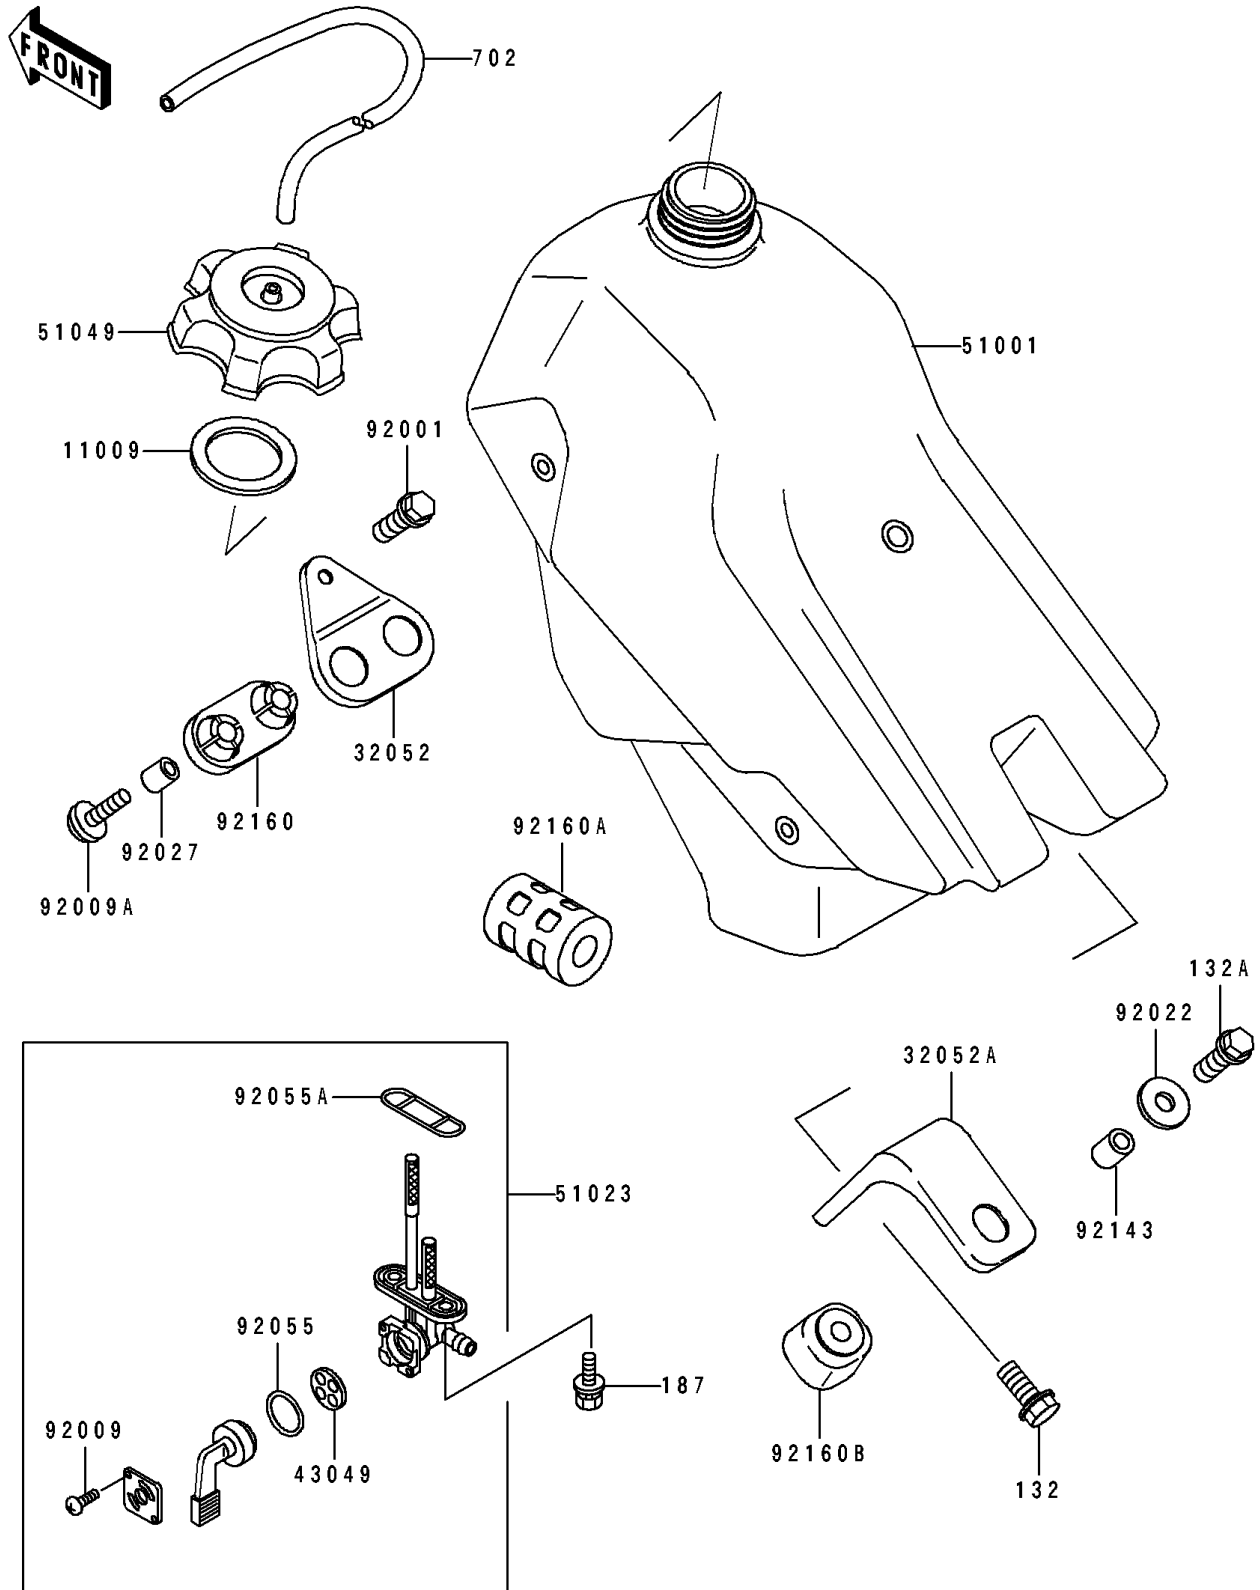

1991 KDX250

PARTS DIAGRAM

Fuel Tank

F2410

1991 KDX250

PARTS LIST

Fuel Tank

ITEM NAME

PART NUMBER

QUANTITY
