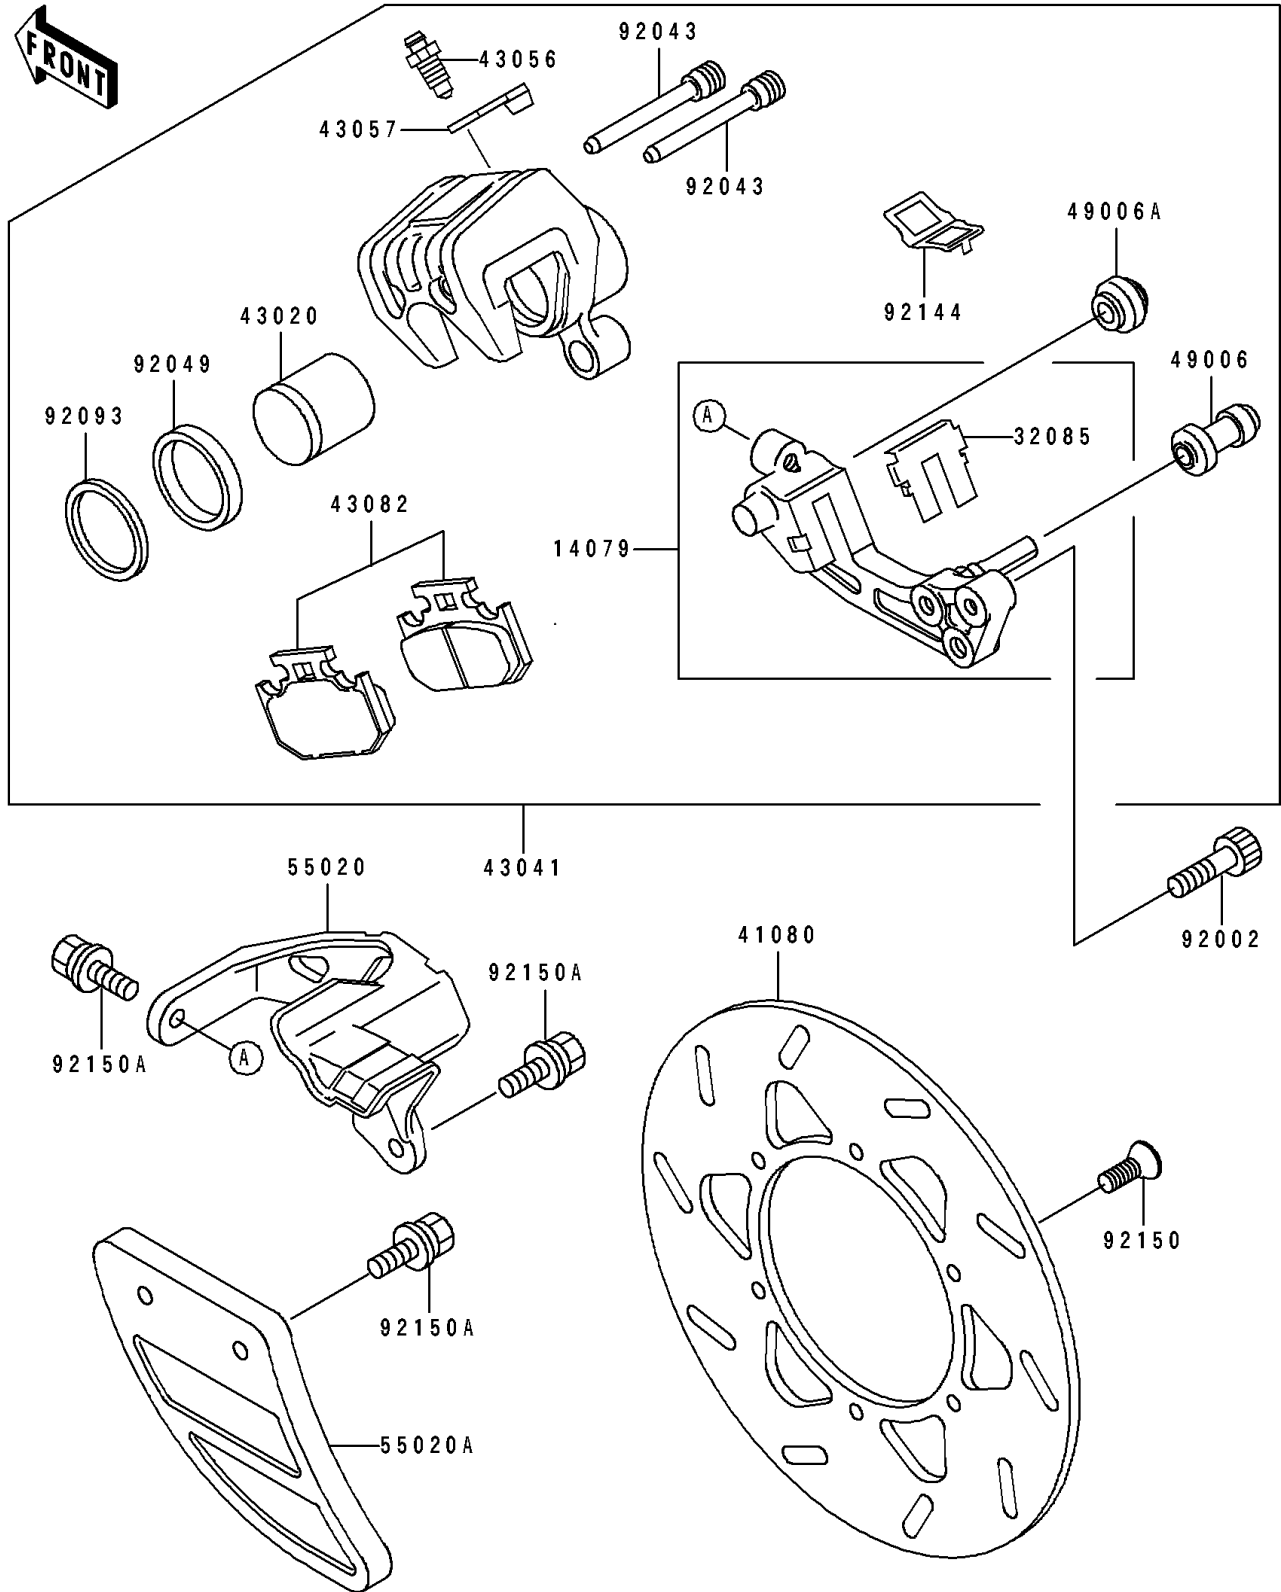

1994 KDX250

PARTS DIAGRAM

Rear Brake

F 2 2 8 4